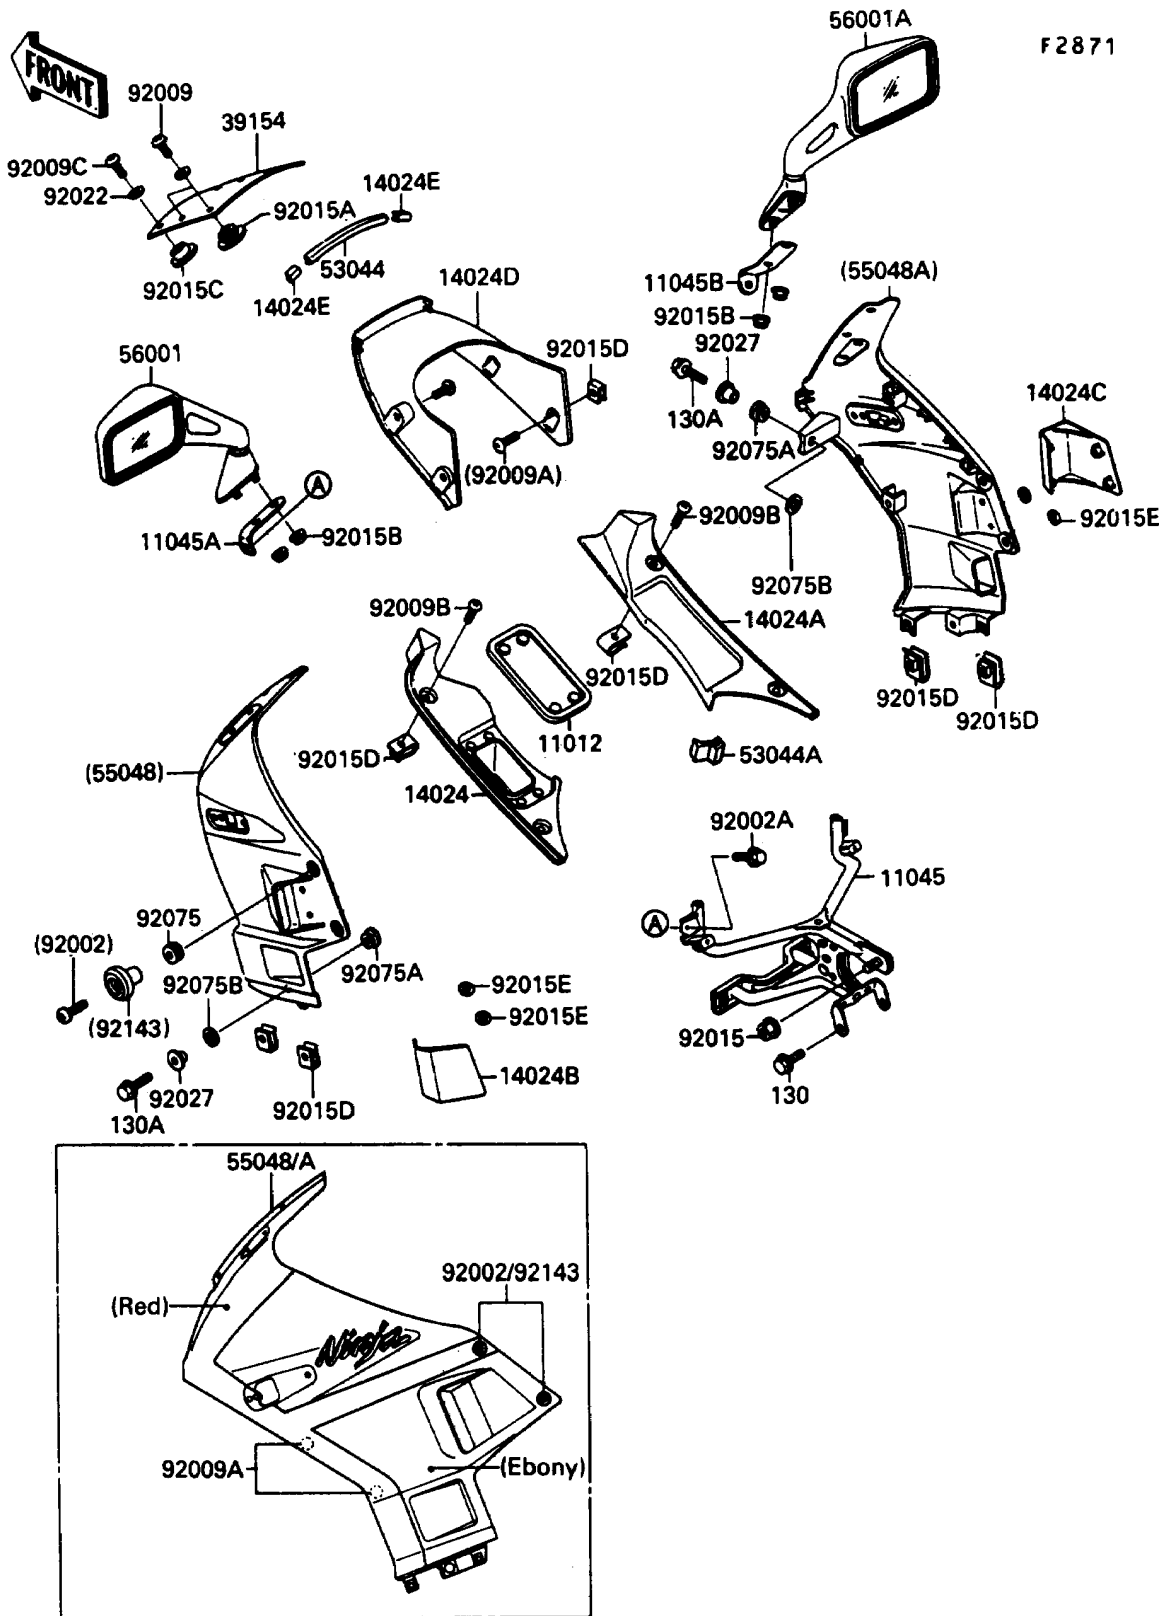

1990 Ninja® 750R PARTS DIAGRAM

Cowling

1990 Ninja® 750R PARTS LIST

Cowling

ITEM NAME	PART NUMBER	QUANTITY
CAP,INNER COWLING COVER (Ref # 11012)	11012-1570	1
BRACKET,COWLING STAY (Ref # 11045)	11045-1270	1
BRACKET,MIRROR,LH (Ref # 11045A)	11045-1412	1
BRACKET,MIRROR,RH (Ref # 11045B)	11045-1413	1
COVER,INNER COWLING,LH (Ref # 14024)	14024-1380	1
COVER,INNER COWLING,RH (Ref # 14024A)	14024-1381	1
COVER,HEAT GUARD,LH (Ref # 14024B)	14024-1417	1
COVER,HEAT GUARD,RH (Ref # 14024C)	14024-1418	1
COVER,HEAD LAMP,F.RED (Ref # 14024D)	14024-1677-B1	1
COVER,TRIM END (Ref # 14024E)	14025-1756	1
WINDSHIELD (Ref # 39154)	39154-1093	1
TRIM,WINDSHIELD,L=345 (Ref # 53044)	53044-1177	1
TRIM,INNER COWLING COVER (Ref # 53044A)	53044-1195	1
COWLING.,UPP,LH,EBONY/RED (Ref # 55048)	55048-5042-J3	1
COWLING.,UPP,RH,EBONY/RED (Ref # 55048A)	55048-5043-J3	1
MIRROR-ASSY,LH,EBONY (Ref # 56001)	56001-1325-6C	1
MIRROR-ASSY,RH,EBONY (Ref # 56001A)	56001-1326-6C	1
BOLT,SOCKET,6X18,BLACK (Ref # 92002)	92002-1514	1
BOLT,6X12 (Ref # 92002A)	92002-1884	1
SCREW,5X10 (Ref # 92009)	92009-1335	1
SCREW,5X14,WHITE (Ref # 92009A)	92009-1366	1
SCREW,5X14,BLACK (Ref # 92009B)	92009-1383	1
SCREW,5X20,BLACK (Ref # 92009C)	92009-1453	1
NUT,FLANGED,8MM,BLACK (Ref # 92015)	92015-1183	1
NUT,5MM,COWLING (Ref # 92015A)	92015-1343	1
NUT,FLANGED,6MM (Ref # 92015B)	92015-1367	1
NUT,WELL,5MM (Ref # 92015C)	92015-1640	1
NUT,5MM (Ref # 92015D)	92015-1710	1
NUT,LOCK,5MM (Ref # 92015E)	92018-004	1

1990 Ninja® 750R PARTS LIST

Cowling

ITEM NAME	PART NUMBER	QUANTITY
WASHER,NYLON,5.3X11.5X1.5 (Ref # 92022)	92022-1521	1
COLLAR,L=13.1,BLACK (Ref # 92027)	92027-1450	1
DAMPER (Ref # 92075)	92075-1634	1
DAMPER,MALE (Ref # 92075A)	92075-174	1
DAMPER,FEMALE (Ref # 92075B)	92075-175	1
COLLAR,BLACK (Ref # 92143)	92143-1226	1
BOLT-FLANGED (Ref # 130)	130J0610	1
BOLT-FLANGED,6X25 (Ref # 130A)	130J0625	1