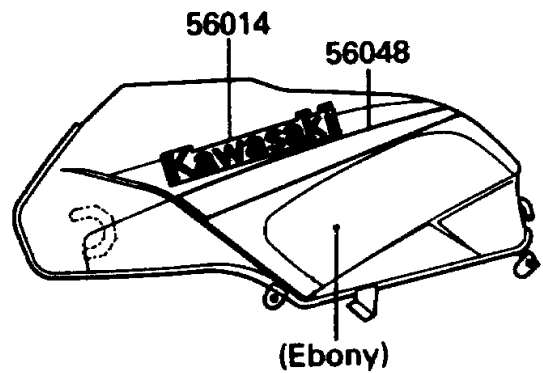

## 1990 Ninja® 750R PARTS DIAGRAM

Decals(Ebony/Red)

F2861

## 1990 Ninja® 750R PARTS LIST

Decals(Ebony/Red)

ITEM NAME	PART NUMBER	QUANTITY
EMBLEM,FUEL TANK,KAWASAKI (Ref # 56014)	56014-1215	1
PATTERN,FUEL TANK (Ref # 56048)	56048-1454	1
PATTERN,LWR COWLING,LH (Ref # 56048A)	56048-1455	1
PATTERN,LWR COWLING,RH (Ref # 56048B)	56048-1456	1
MARK,NINJA (Ref # 56050)	56050-1171	1
MARK,NINJA/750R (Ref # 56050A)	56050-1172	1
MARK,TWIN CAM 16-VALVE (Ref # 56050B)	56050-1173	1