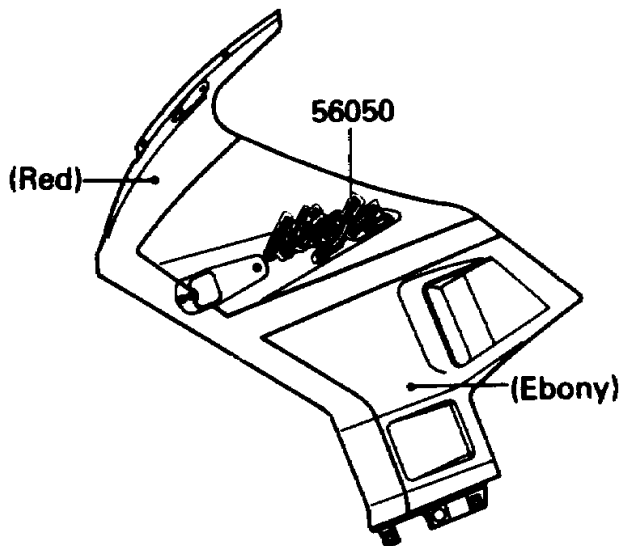

## 1990 Ninja® 750R PARTS DIAGRAM

Decals(Ebony/Red)

F2861

## 1990 Ninja® 750R PARTS LIST

Decals(Ebony/Red)

ITEM NAME	PART NUMBER	QUANTITY
EMBLEM,FUEL TANK,KAWASAKI (Ref # 56014)	56014-1215	1
PATTERN,FUEL TANK (Ref # 56048)	56048-1454	1
PATTERN,LWR COWLING,LH (Ref # 56048A)	56048-1455	1
PATTERN,LWR COWLING,RH (Ref # 56048B)	56048-1456	1
MARK,NINJA (Ref # 56050)	56050-1171	1
MARK,NINJA/750R (Ref # 56050A)	56050-1172	1
MARK,TWIN CAM 16-VALVE (Ref # 56050B)	56050-1173	1