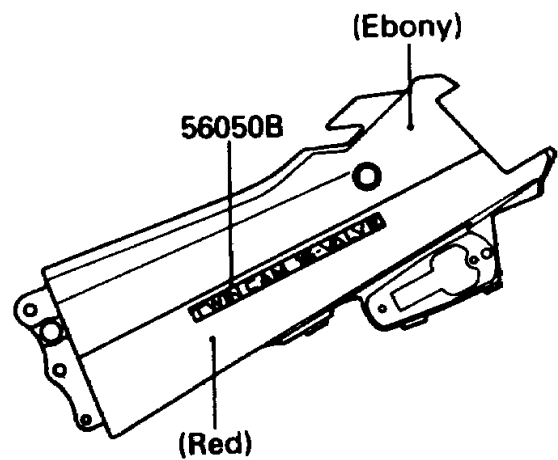

## 1990 Ninja® 750R PARTS DIAGRAM

Decals(Ebony/Red)

F2861

## 1990 Ninja® 750R PARTS LIST

Decals(Ebony/Red)

ITEM NAME	PART NUMBER	QUANTITY
EMBLEM,FUEL TANK,KAWASAKI (Ref # 56014)	56014-1215	1
PATTERN,FUEL TANK (Ref # 56048)	56048-1454	1
PATTERN,LWR COWLING,LH (Ref # 56048A)	56048-1455	1
PATTERN,LWR COWLING,RH (Ref # 56048B)	56048-1456	1
MARK,NINJA (Ref # 56050)	56050-1171	1
MARK,NINJA/750R (Ref # 56050A)	56050-1172	1
MARK,TWIN CAM 16-VALVE (Ref # 56050B)	56050-1173	1