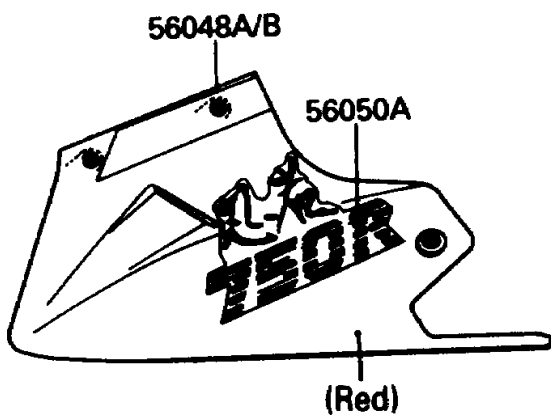

## 1990 Ninja® 750R PARTS DIAGRAM

Decals(Ebony/Red)

F2861

## 1990 Ninja® 750R PARTS LIST

Decals(Ebony/Red)

ITEM NAME	PART NUMBER	QUANTITY
EMBLEM,FUEL TANK,KAWASAKI (Ref # 56014)	56014-1215	1
PATTERN,FUEL TANK (Ref # 56048)	56048-1454	1
PATTERN,LWR COWLING,LH (Ref # 56048A)	56048-1455	1
PATTERN,LWR COWLING,RH (Ref # 56048B)	56048-1456	1
MARK,NINJA (Ref # 56050)	56050-1171	1
MARK,NINJA/750R (Ref # 56050A)	56050-1172	1
MARK,TWIN CAM 16-VALVE (Ref # 56050B)	56050-1173	1