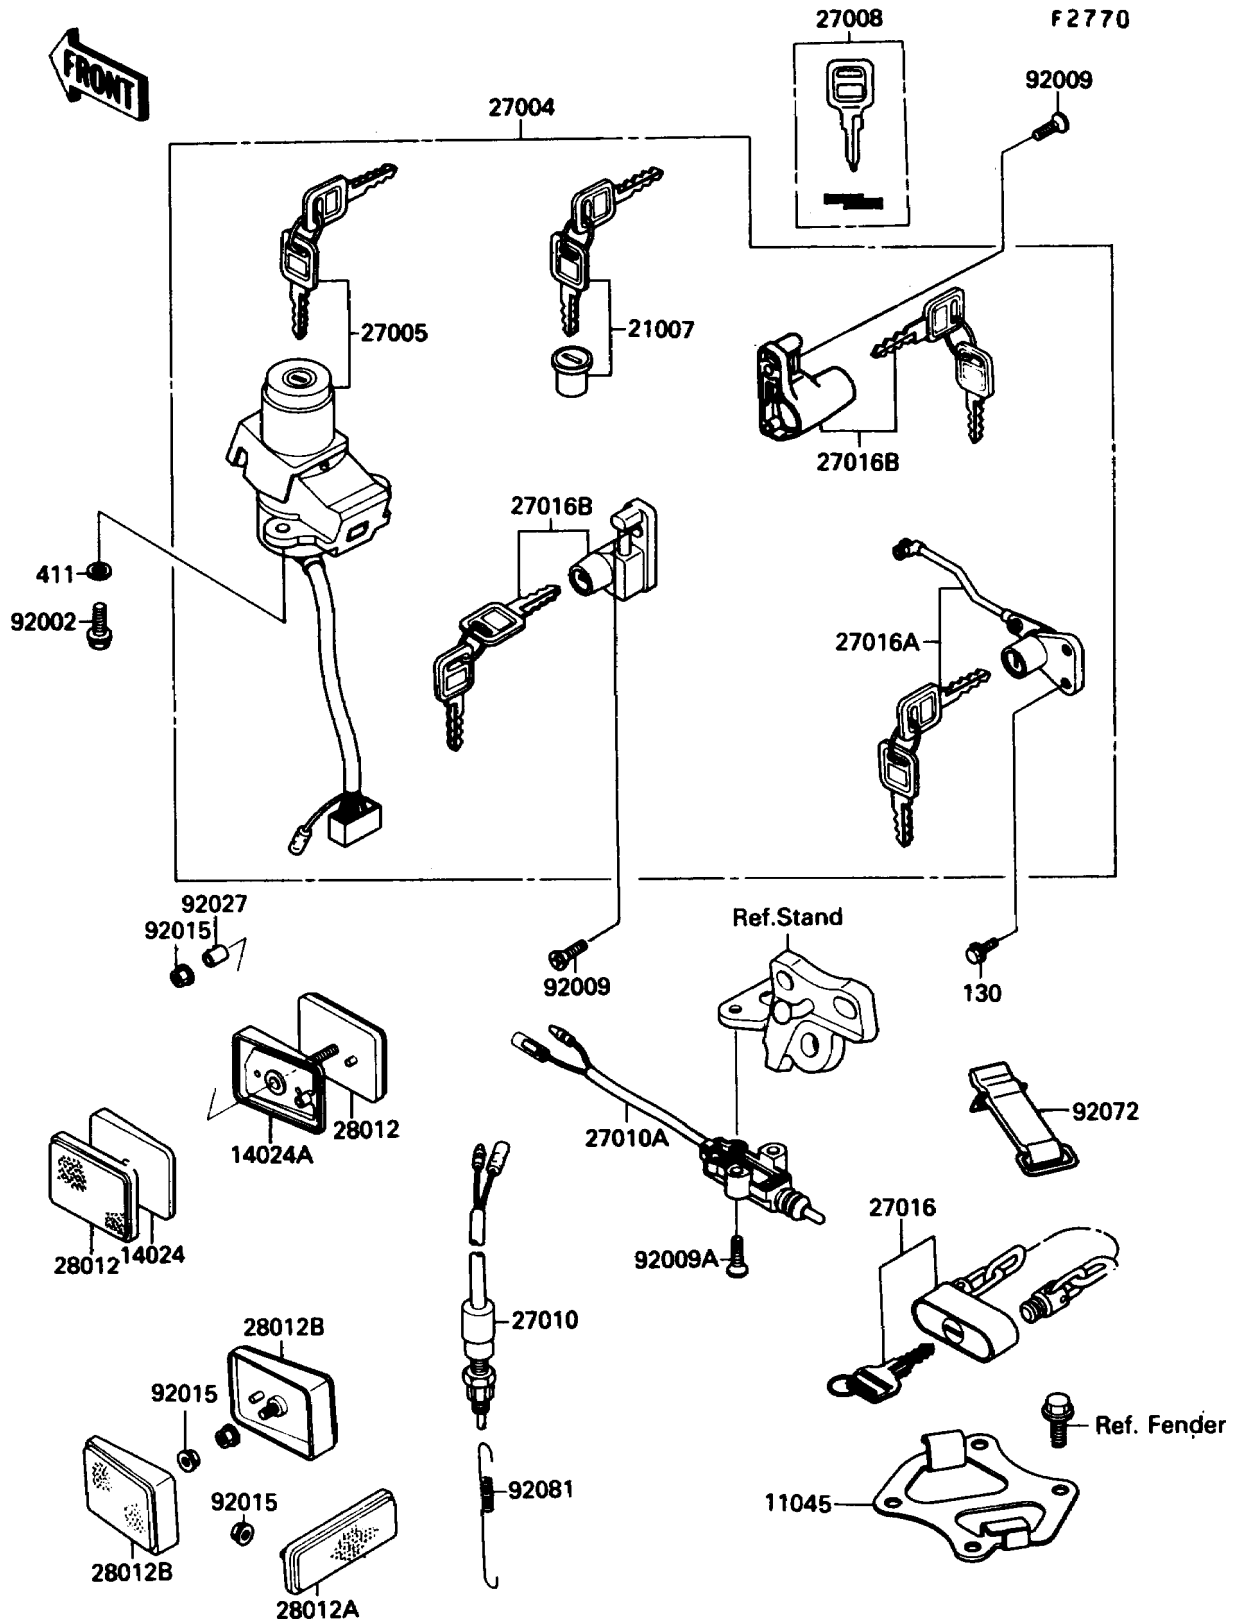

1990 Ninja® 750R PARTS DIAGRAM

Ignition Switch/Locks/Reflectors

1990 Ninja® 750R PARTS LIST

Ignition Switch/Locks/Reflectors

ITEM NAME	PART NUMBER	QUANTITY
BRACKET,CHAIN LOCK (Ref # 11045)	11045-1678	1
COVER,REFLECTOR,FR (Ref # 14024)	14025-1886	1
COVER,REFLECTOR,FR (Ref # 14024A)	14025-1887	1
ROTOR,LOCK,TANK CAP (Ref # 21007)	21007-5019	1
SWITCH-ASSY (Ref # 27004)	27004-5294	1
SWITCH-ASSY-IGNITION (Ref # 27005)	27005-5067	1
KEY-LOCK,BLANK (Ref # 27008)	27008-1103	1
SWITCH,BRAKE LAMP (Ref # 27010)	27010-1093	1
SWITCH,SIDE STAND (Ref # 27010A)	27010-1223	1
LOCK-ASSY,WHEEL (Ref # 27016)	27016-1051	1
LOCK-ASSY,SEAT (Ref # 27016A)	27016-5118	1
LOCK-ASSY,HELMET (Ref # 27016B)	27016-5121	1
REFLECTOR-REFLEX,FR (Ref # 28012)	28012-1052	1
REFLECTOR-REFLEX (Ref # 28012A)	28012-1057	1
REFLECTOR-REFLEX,REAR SIDE (Ref # 28012B)	28012-1061	1
BOLT,TORX,6X16 (Ref # 92002)	92002-1333	1
SCREW,5X12 (Ref # 92009)	92009-1401	1
SCREW,5X20 (Ref # 92009A)	92009-1459	1
NUT,FLANGED,5MM (Ref # 92015)	92015-1259	1
COLLAR,5X8X14.5 (Ref # 92027)	92027-1789	1
BAND (Ref # 92072)	92072-1176	1
SPRING,BRAKE LAMP SWITCH (Ref # 92081)	27011-017	1
BOLT-FLANGED (Ref # 130)	130C0510	1
WASHER-PLAIN,6MM (Ref # 411)	411E0600	1