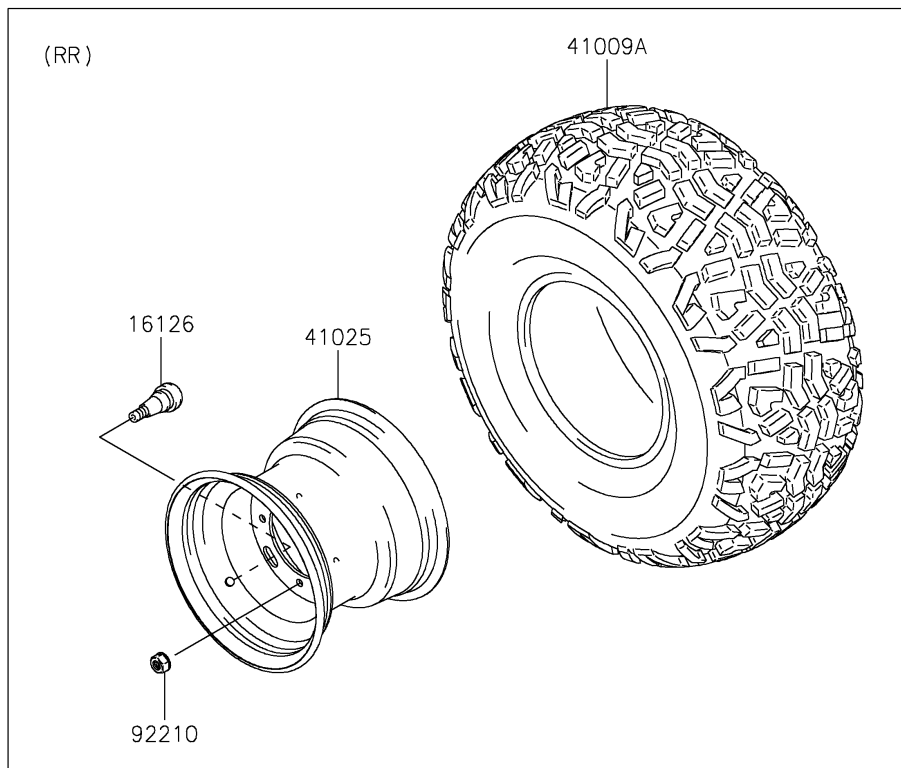

2025 MULE SX™ 4x4 FE PARTS DIAGRAM

Wheels/Tires

F2210

2025 MULE SX™ 4x4 FE PARTS LIST

Wheels/Tires

ITEM NAME	PART NUMBER	QUANTITY
VALVE (Ref # 16126)	16126-4001	4
TIRE,FR,24X9.00-10 4PR,K968M (Ref # 41009)	41009-0765	2
TIRE,RR,24X11.00-10 4PR,K968 (Ref # 41009A)	41009-0766	2
RIM,RR,10X8.5,F.S.BLACK (Ref # 41025)	41025-0039-397	2
RIM,FR,10X7.0 AT,F.S.BLACK (Ref # 41025A)	41025-0040-397	2
NUT,LOCK,10MM (Ref # 92210)	92210-1204	16