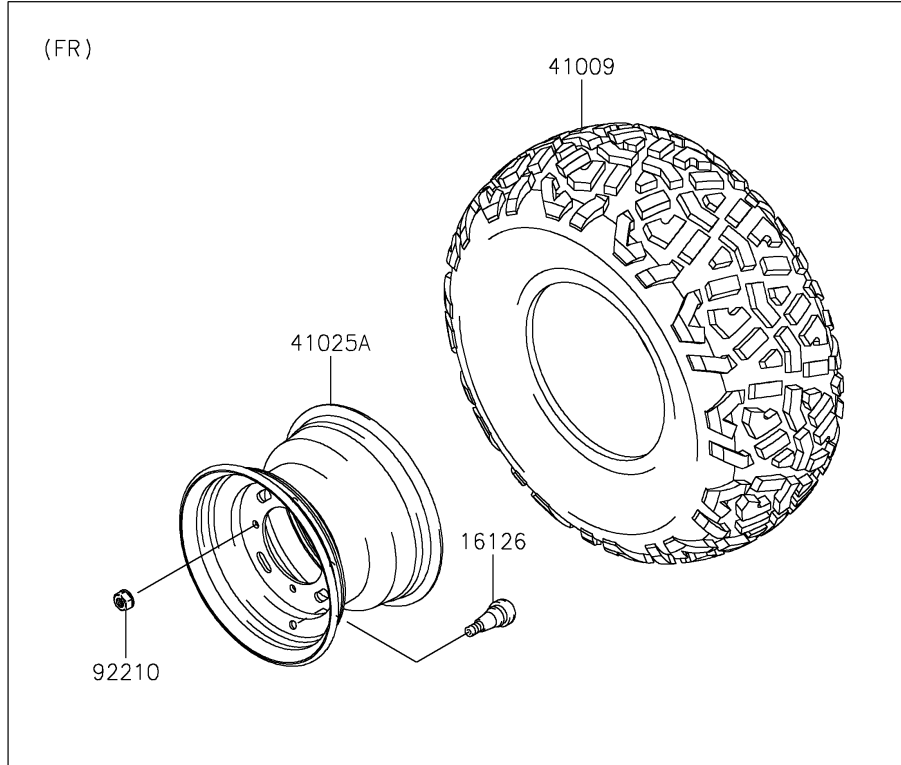

2025 MULE SX™ 4x4 FE PARTS DIAGRAM

Wheels/Tires

F2210

2025 MULE SX™ 4x4 FE PARTS LIST

Wheels/Tires

ITEM NAME	PART NUMBER	QUANTITY
VALVE (Ref # 16126)	16126-4001	4
TIRE,FR,24X9.00-10 4PR,K968M (Ref # 41009)	41009-0765	2
TIRE,RR,24X11.00-10 4PR,K968 (Ref # 41009A)	41009-0766	2
RIM,RR,10X8.5,F.S.BLACK (Ref # 41025)	41025-0039-397	2
RIM,FR,10X7.0 AT,F.S.BLACK (Ref # 41025A)	41025-0040-397	2
NUT,LOCK,10MM (Ref # 92210)	92210-1204	16