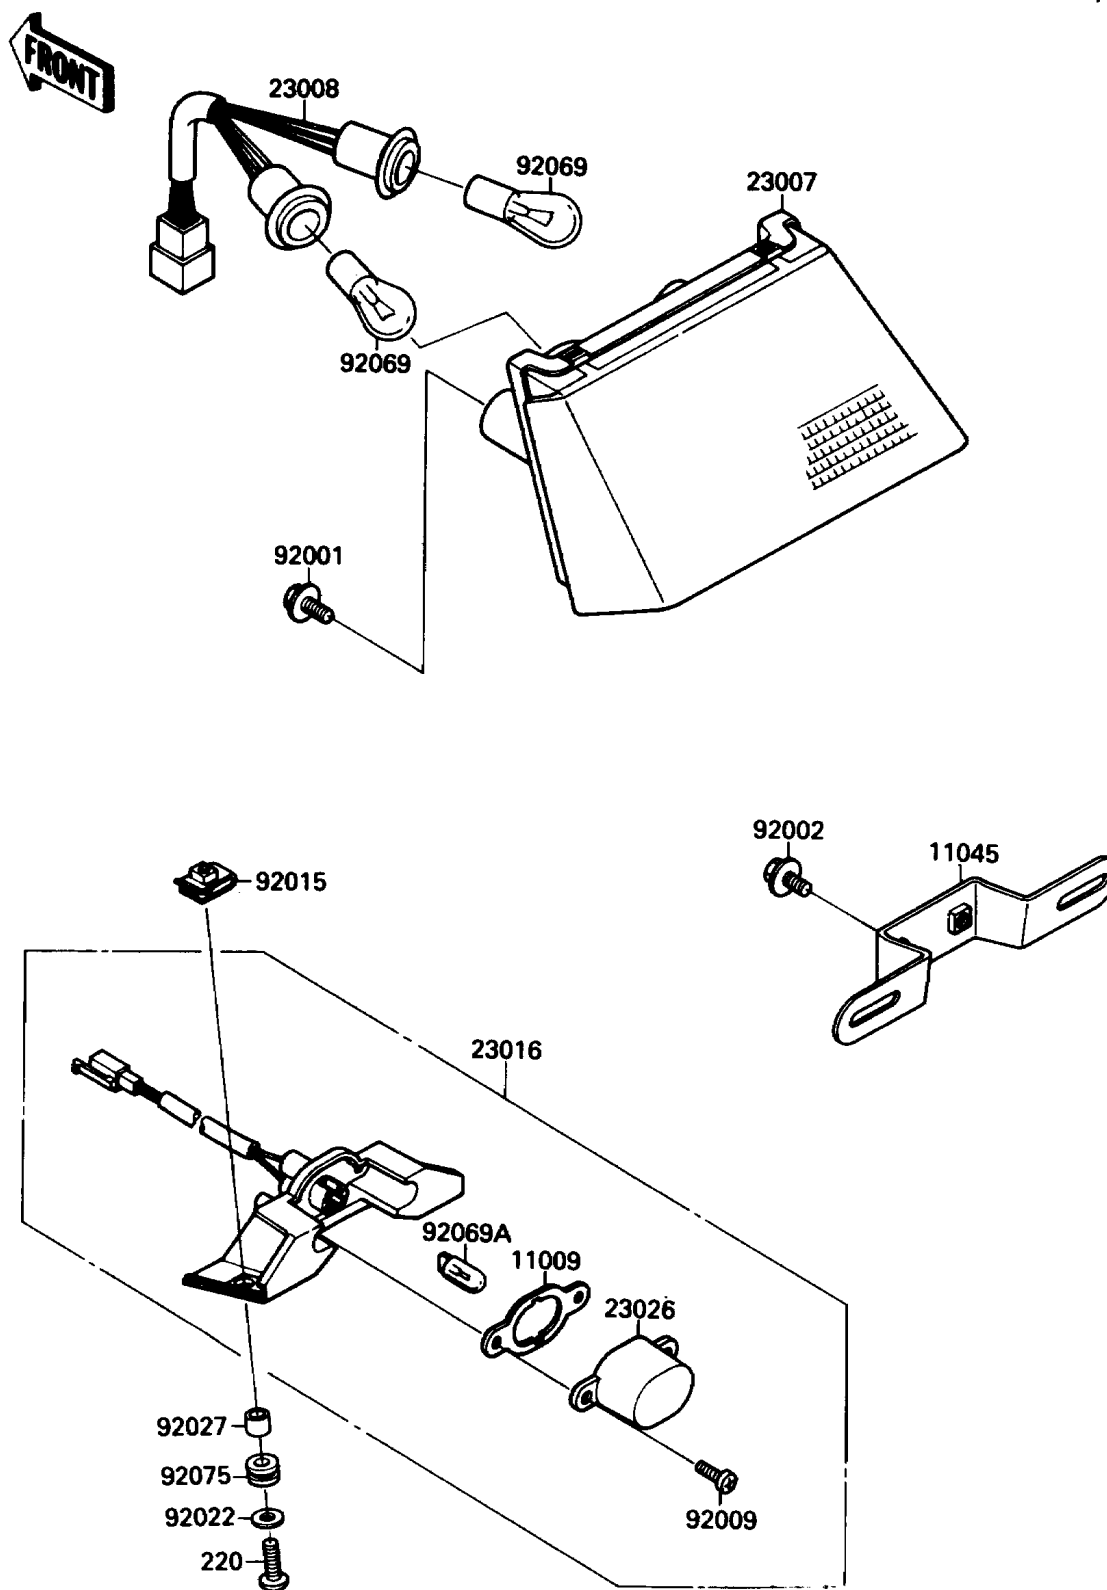

## 1990 Ninja® 750R PARTS DIAGRAM

Taillight(s)

F2720

## 1990 Ninja® 750R PARTS LIST

Taillight(s)

ITEM NAME	PART NUMBER	QUANTITY
GASKET,LICENSE PLATE LAMP (Ref # 11009)	11009-1619	1
BRACKET,LICENSE LAMP (Ref # 11045)	11045-1356	1
LENS-COMP,TAIL LAMP (Ref # 23007)	23007-1157	1
SOCKET-ASSY,TAIL LAMP (Ref # 23008)	23008-1319	1
LAMP-ASSY,LICENSE PLATE (Ref # 23016)	23016-1077	1
LENS,LICENSE PLATE LAMP (Ref # 23026)	23026-1084	1
BOLT,6X12 (Ref # 92001)	92001-1771	1
BOLT,6X14 (Ref # 92002)	92002-1351	1
SCREW,TAPPING,4X12 (Ref # 92009)	92009-1395	1
NUT,5MM (Ref # 92015)	92015-1798	1
WASHER,5.2X16X1.2 (Ref # 92022)	25009-004	1
COLLAR,5.6X8X8.8 (Ref # 92027)	92027-1923	1
BULB,12V 27/8W (Ref # 92069)	92069-059	1
BULB,12V 3CP (Ref # 92069A)	92069-1066	1
DAMPER (Ref # 92075)	92075-1912	1
SCREW-PAN-CROS (Ref # 220)	220C0520	1