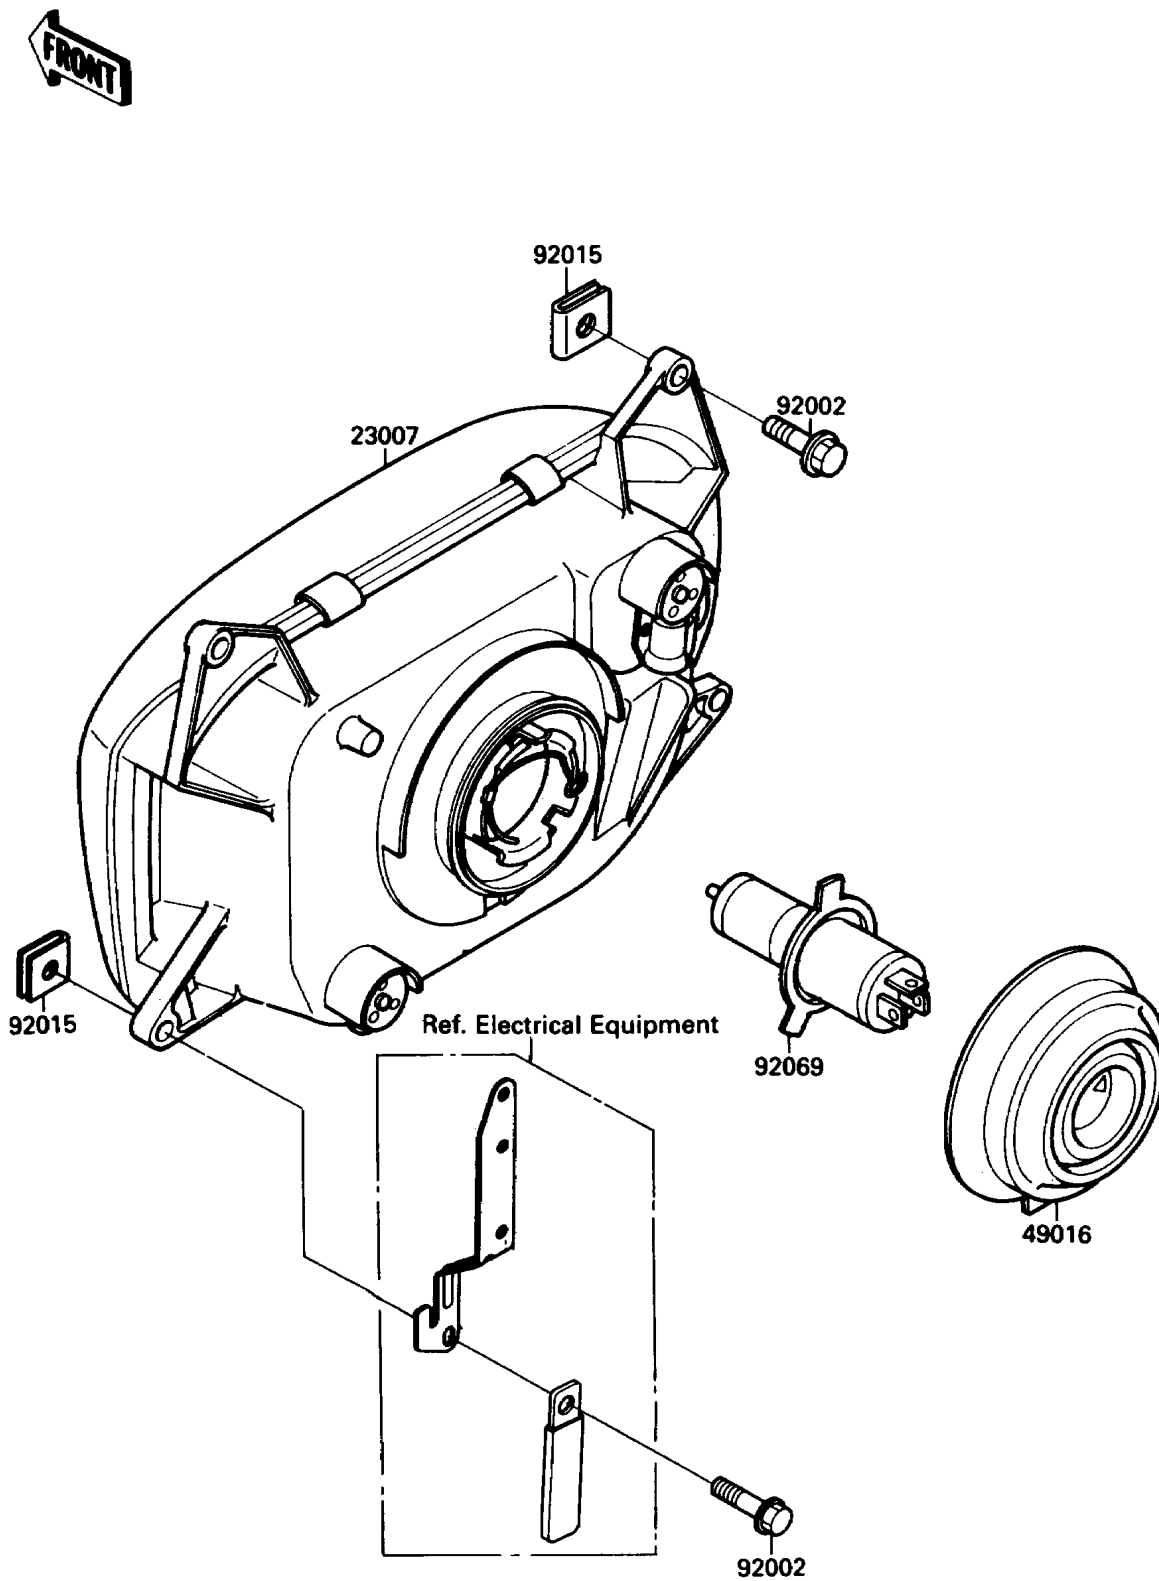

1990 Ninja® 750R PARTS DIAGRAM

Headlight(s)

F2710

1990 Ninja® 750R PARTS LIST

Headlight(s)

ITEM NAME	PART NUMBER	QUANTITY
LENS-COMP,HEAD LAMP (Ref # 23007)	23007-1155	1
COVER-SEAL,HEAD LAMP (Ref # 49016)	49016-1108	1
BOLT,6X25 (Ref # 92002)	92002-1135	1
NUT,6MM (Ref # 92015)	92015-1094	1
BULB,12V 60/55W,H4 (Ref # 92069)	92069-1002	1