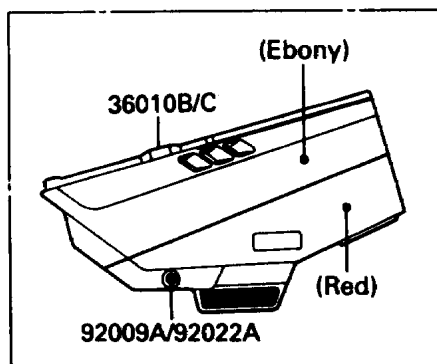

1990 Ninja® 750R PARTS DIAGRAM

Side Covers/Chain Cover

F2610

1990 Ninja® 750R PARTS LIST

Side Covers/Chain Cover

ITEM NAME	PART NUMBER	QUANTITY
CAP,KNEEGRIP COVER,EBONY (Ref # 11012)	11012-1551-6C	1
COVER,KNEEGRIP,LH,EBONY (Ref # 14024)	14024-1344-H8	1
COVER,KNEEGRIP,RH,EBONY (Ref # 14024A)	14024-1345-H8	1
COVER-SIDE,LH,EBONY/RED(BLACK) (Ref # 36010B)	36010-5128-J3	1
COVER-SIDE,RH,EBONY/RED(BLACK) (Ref # 36010C)	36010-5129-J3	1
CASE-CHAIN (Ref # 36014)	36014-1142	1
SCREW,6X18,BLACK (Ref # 92009A)	92009-1181	1
SCREW,6X14 (Ref # 92009B)	92009-1288	1
WASHER,6.5X20X1.6,BLACK (Ref # 92022)	92022-1346	1
WASHER,6.5X20X1.6,BLACK (Ref # 92022A)	92022-1619	1
COLLAR,L=9.1,WHITE (Ref # 92027)	92027-1795	1
COLLAR,6.8X10X20 (Ref # 92027A)	92027-1856	1
DAMPER (Ref # 92075)	92075-1067	1
DAMPER (Ref # 92075A)	92075-1634	1
DAMPER,KNEEGRIP COVER,LWR (Ref # 92075B)	92075-1874	1
DAMPER (Ref # 92075C)	92075-1914	1
DAMPER,KNEEGRIP COVER,FR (Ref # 92075D)	92075-1923	1
COLLAR,L=6.6 (Ref # 92143)	92143-1088	1
BOLT-FLANGED,6X14,BLACK (Ref # 130)	130J0614	1
SCREW-PAN-CROS,6X35,BLACK (Ref # 220)	220C0635	1