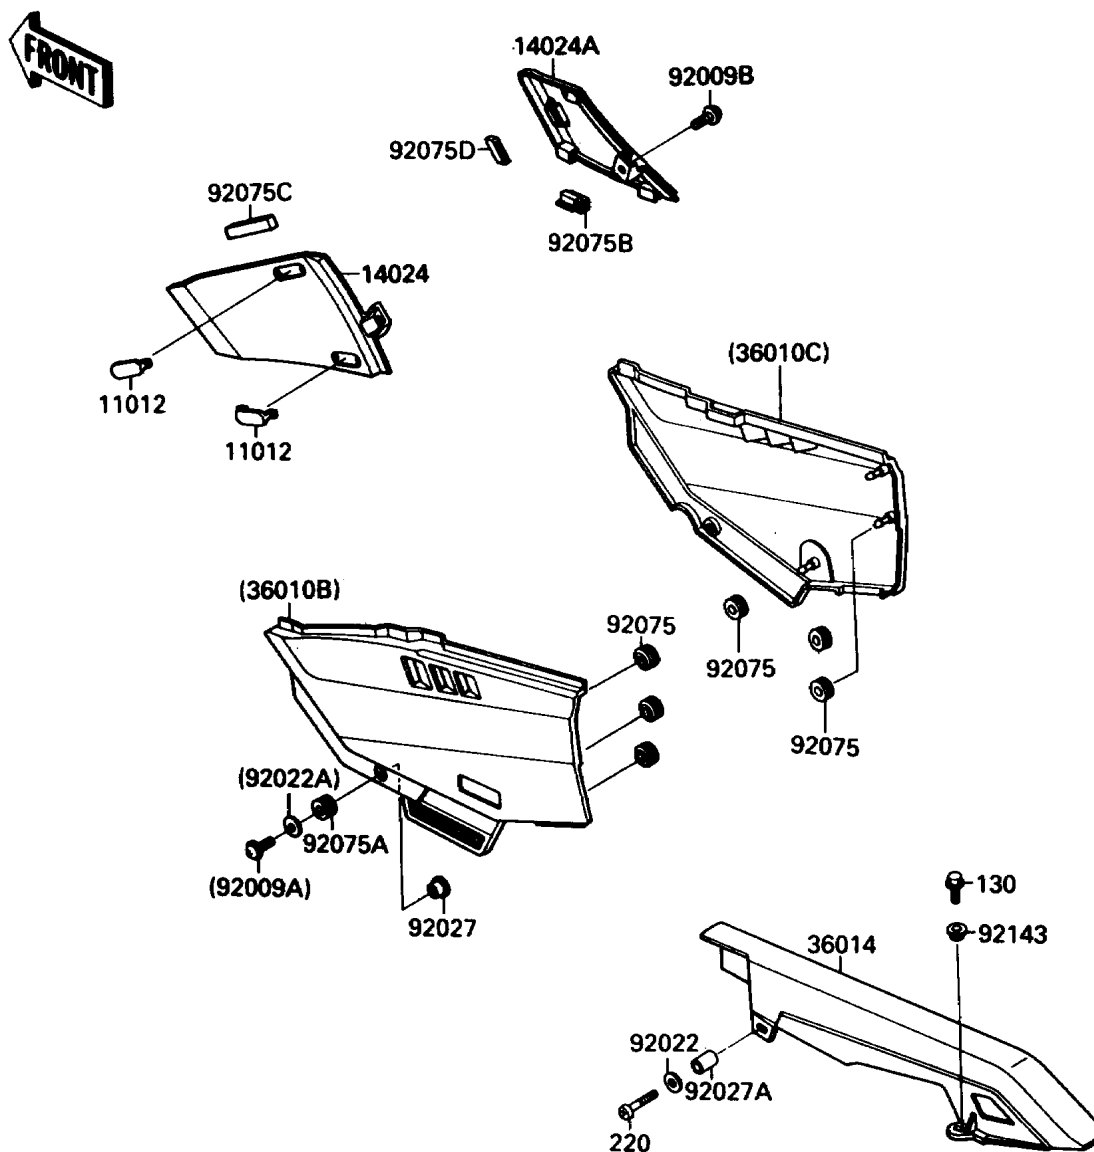

1990 Ninja® 750R PARTS DIAGRAM

Side Covers/Chain Cover

F2610

1990 Ninja® 750R PARTS LIST

Side Covers/Chain Cover

ITEM NAME	PART NUMBER	QUANTITY
CAP,KNEEGRIP COVER,EBONY (Ref # 11012)	11012-1551-6C	1
COVER,KNEEGRIP,LH,EBONY (Ref # 14024)	14024-1344-H8	1
COVER,KNEEGRIP,RH,EBONY (Ref # 14024A)	14024-1345-H8	1
COVER-SIDE,LH,EBONY/RED(BLACK) (Ref # 36010B)	36010-5128-J3	1
COVER-SIDE,RH,EBONY/RED(BLACK) (Ref # 36010C)	36010-5129-J3	1
CASE-CHAIN (Ref # 36014)	36014-1142	1
SCREW,6X18,BLACK (Ref # 92009A)	92009-1181	1
SCREW,6X14 (Ref # 92009B)	92009-1288	1
WASHER,6.5X20X1.6,BLACK (Ref # 92022)	92022-1346	1
WASHER,6.5X20X1.6,BLACK (Ref # 92022A)	92022-1619	1
COLLAR,L=9.1,WHITE (Ref # 92027)	92027-1795	1
COLLAR,6.8X10X20 (Ref # 92027A)	92027-1856	1
DAMPER (Ref # 92075)	92075-1067	1
DAMPER (Ref # 92075A)	92075-1634	1
DAMPER,KNEEGRIP COVER,LWR (Ref # 92075B)	92075-1874	1
DAMPER (Ref # 92075C)	92075-1914	1
DAMPER,KNEEGRIP COVER,FR (Ref # 92075D)	92075-1923	1
COLLAR,L=6.6 (Ref # 92143)	92143-1088	1
BOLT-FLANGED,6X14,BLACK (Ref # 130)	130J0614	1
SCREW-PAN-CROS,6X35,BLACK (Ref # 220)	220C0635	1