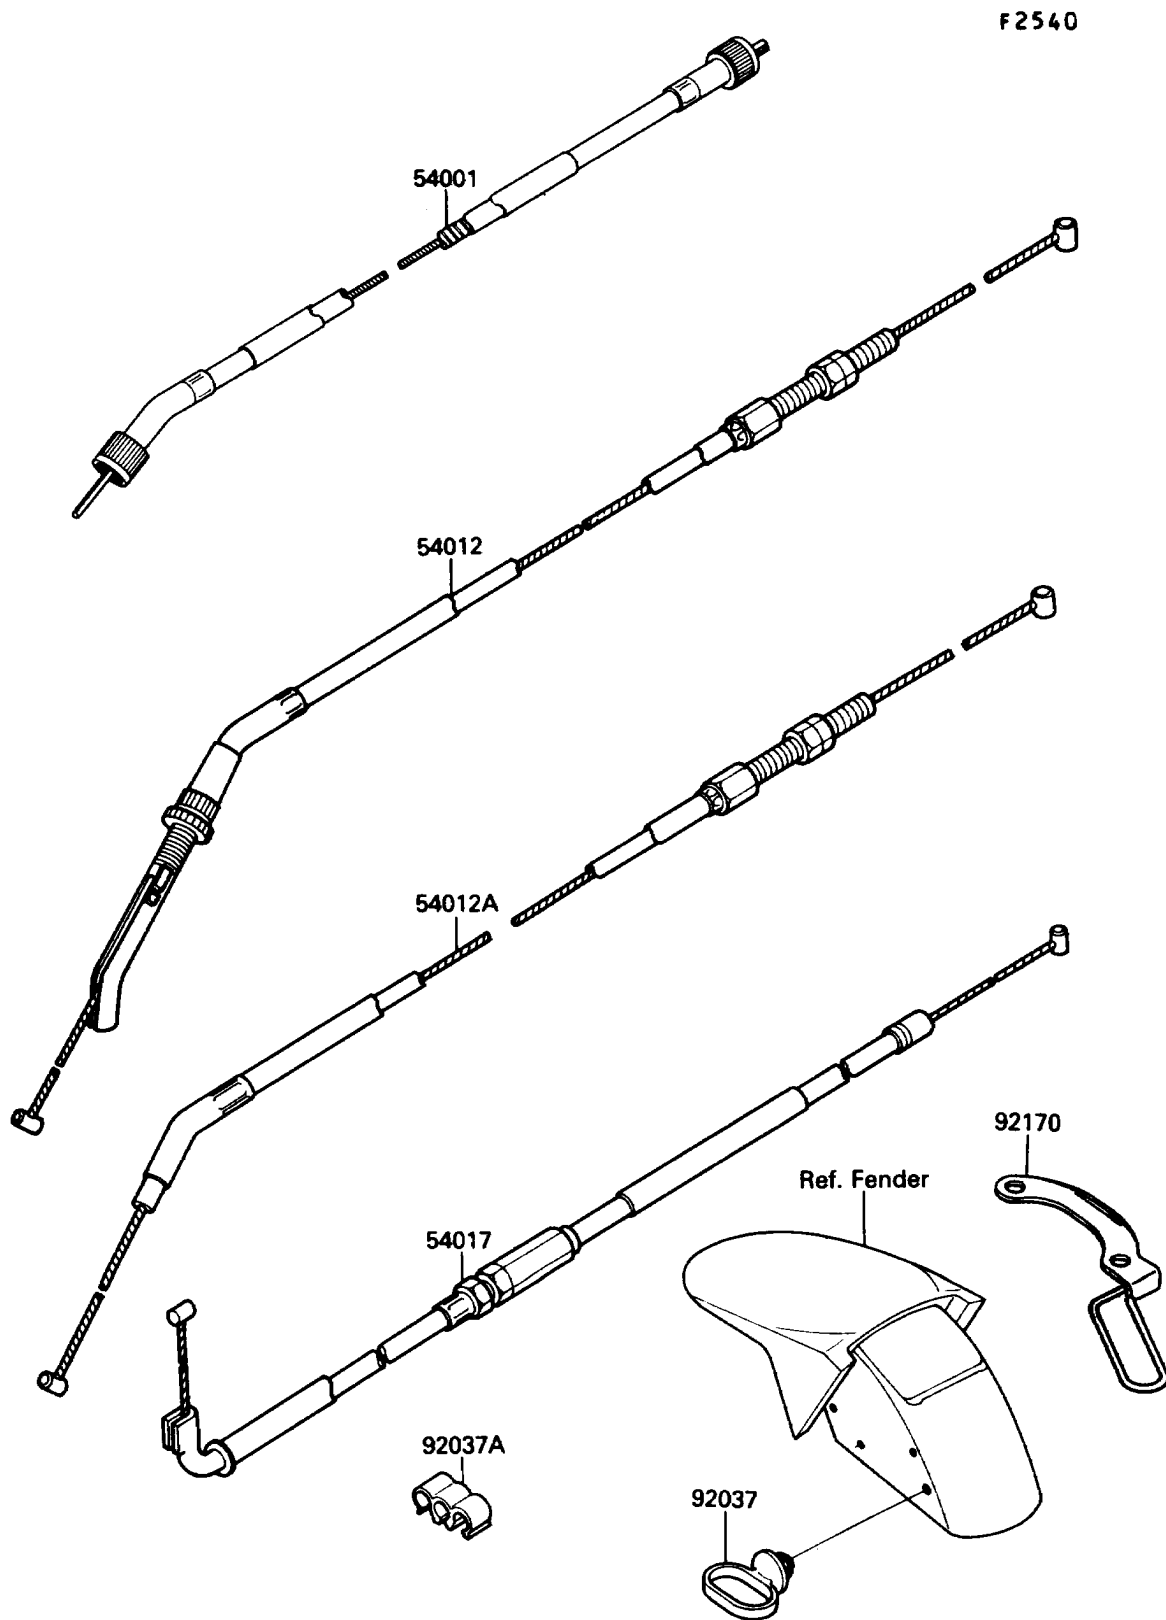

1990 Ninja® 750R PARTS DIAGRAM

Cables

1990 Ninja® 750R PARTS LIST

Cables

ITEM NAME	PART NUMBER	QUANTITY
CABLE-SPEEDOMETER (Ref # 54001)	54001-1130	1
CABLE-THROTTLE,OPENING (Ref # 54012)	54012-1314	1
CABLE-THROTTLE,CLOSING (Ref # 54012A)	54012-1315	1
CABLE-STARTER (Ref # 54017)	54017-1088	1
CLAMP,CABLE (Ref # 92037)	92037-1459	1
CLAMP,CABLE (Ref # 92037A)	92037-1697	1
CLAMP,CABLE (Ref # 92170)	92170-1040	1