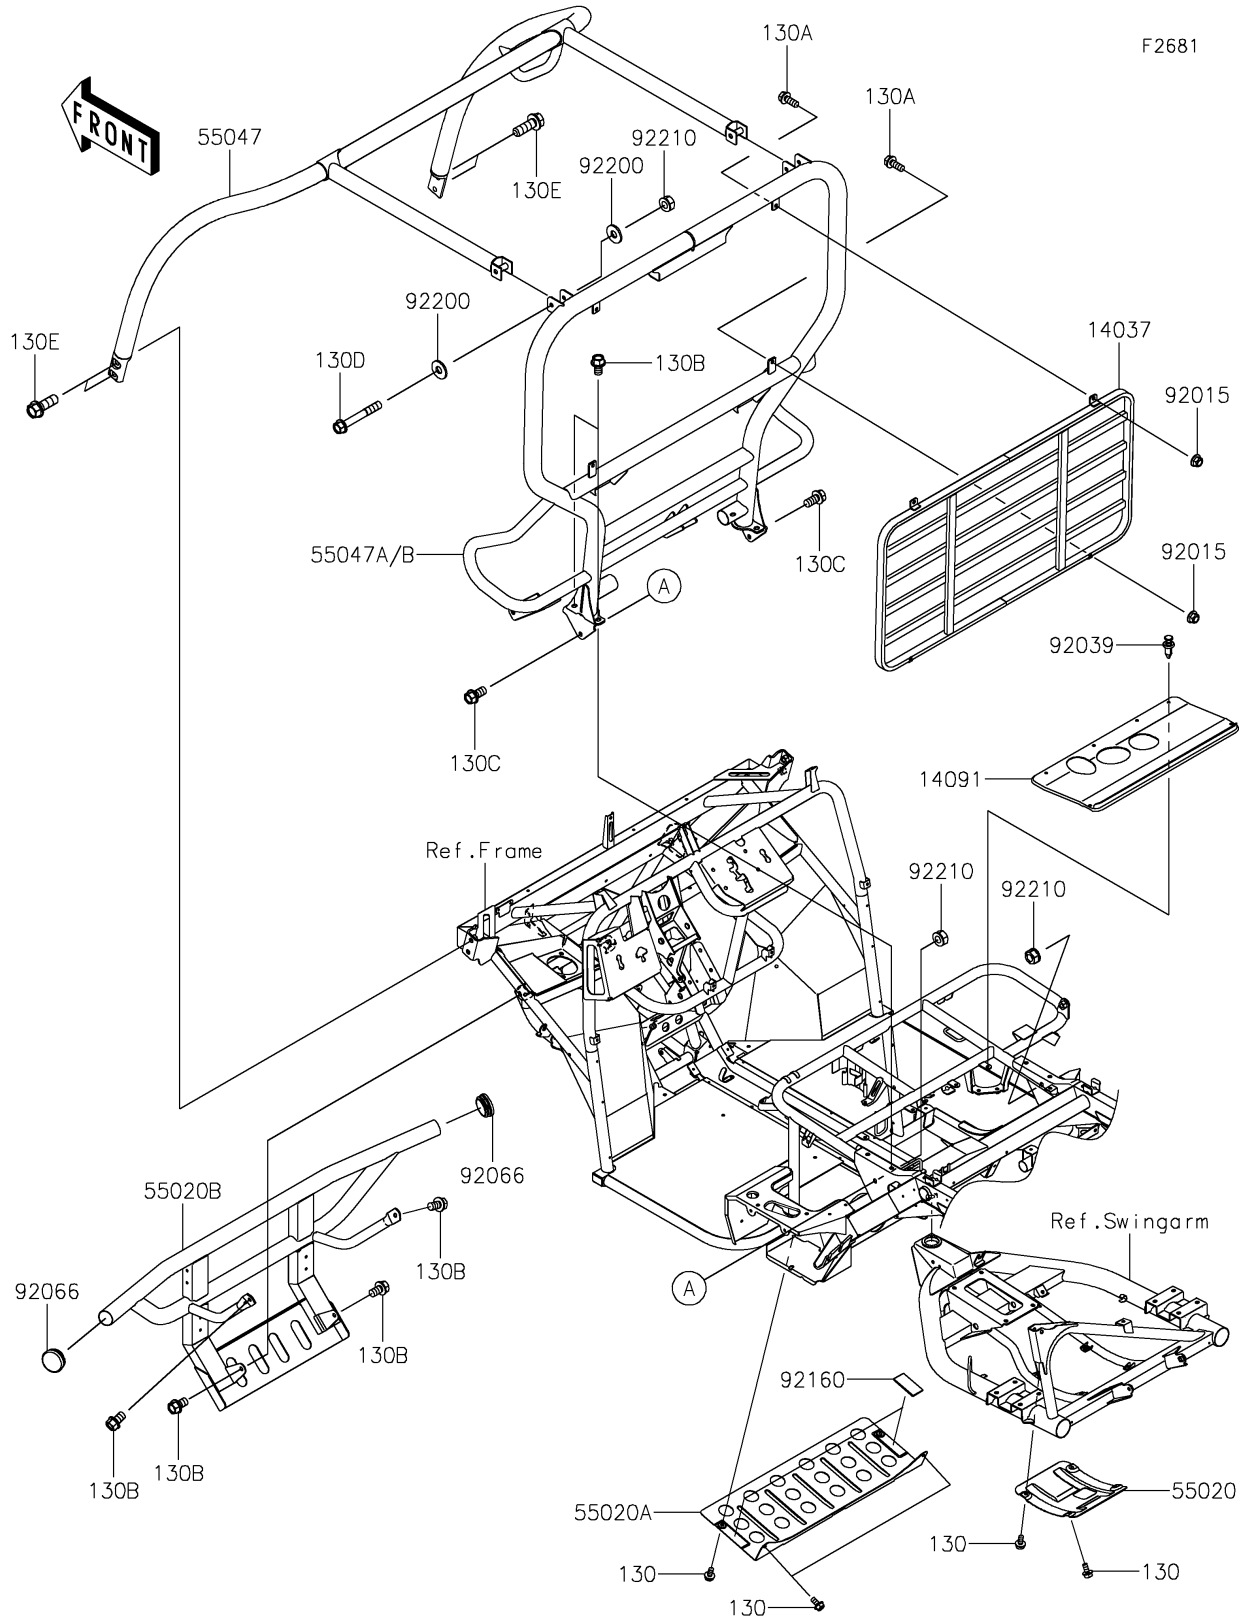

2025 MULE SX™ 4x4 XC LE PARTS DIAGRAM

Guards/Cab Frame

2025 MULE SX™ 4x4 XC LE PARTS LIST

Guards/Cab Frame

ITEM NAME	PART NUMBER	QUANTITY
SCREEN,T.BLACK (Ref # 14037)	14037-0774-388	1
COVER (Ref # 14091)	14091-0355	1
GUARD,DIFF (Ref # 55020)	55020-0141	1
GUARD (Ref # 55020A)	55020-0883	1
GUARD,FR,T.BLACK (Ref # 55020B)	55020-1933-388	1
BAR-COMP,FR,T.BLACK (Ref # 55047)	55047-0376-388	1
BAR-COMP,RR,T.BLACK (Ref # 55047A)	55047-0377-388	1
BAR-COMP,RR,T.BLACK (Ref # 55047B)	55047-0439-388	1
NUT,FLANGED,LOCK,8MM (Ref # 92015)	92015-1668	4
RIVET (Ref # 92039)	92039-0776	6
PLUG,42MM (Ref # 92066)	92066-0830	2
DAMPER (Ref # 92160)	92160-1102	2
WASHER,11X26X2.6 (Ref # 92200)	92200-0352	4
NUT,LOCK,10MM (Ref # 92210)	92210-1204	4
BOLT-FLANGED,6X12 (Ref # 130)	130BA0612	8
BOLT-FLANGED,8X20 (Ref # 130A)	130BA0820	4
BOLT-FLANGED,10X16 (Ref # 130B)	130BA1016	8
BOLT-FLANGED,10X20 (Ref # 130C)	130BA1020	2
BOLT-FLANGED,10X70 (Ref # 130D)	130BA1070	2
BOLT-FLANGED,12X35 (Ref # 130E)	130BA1235	4