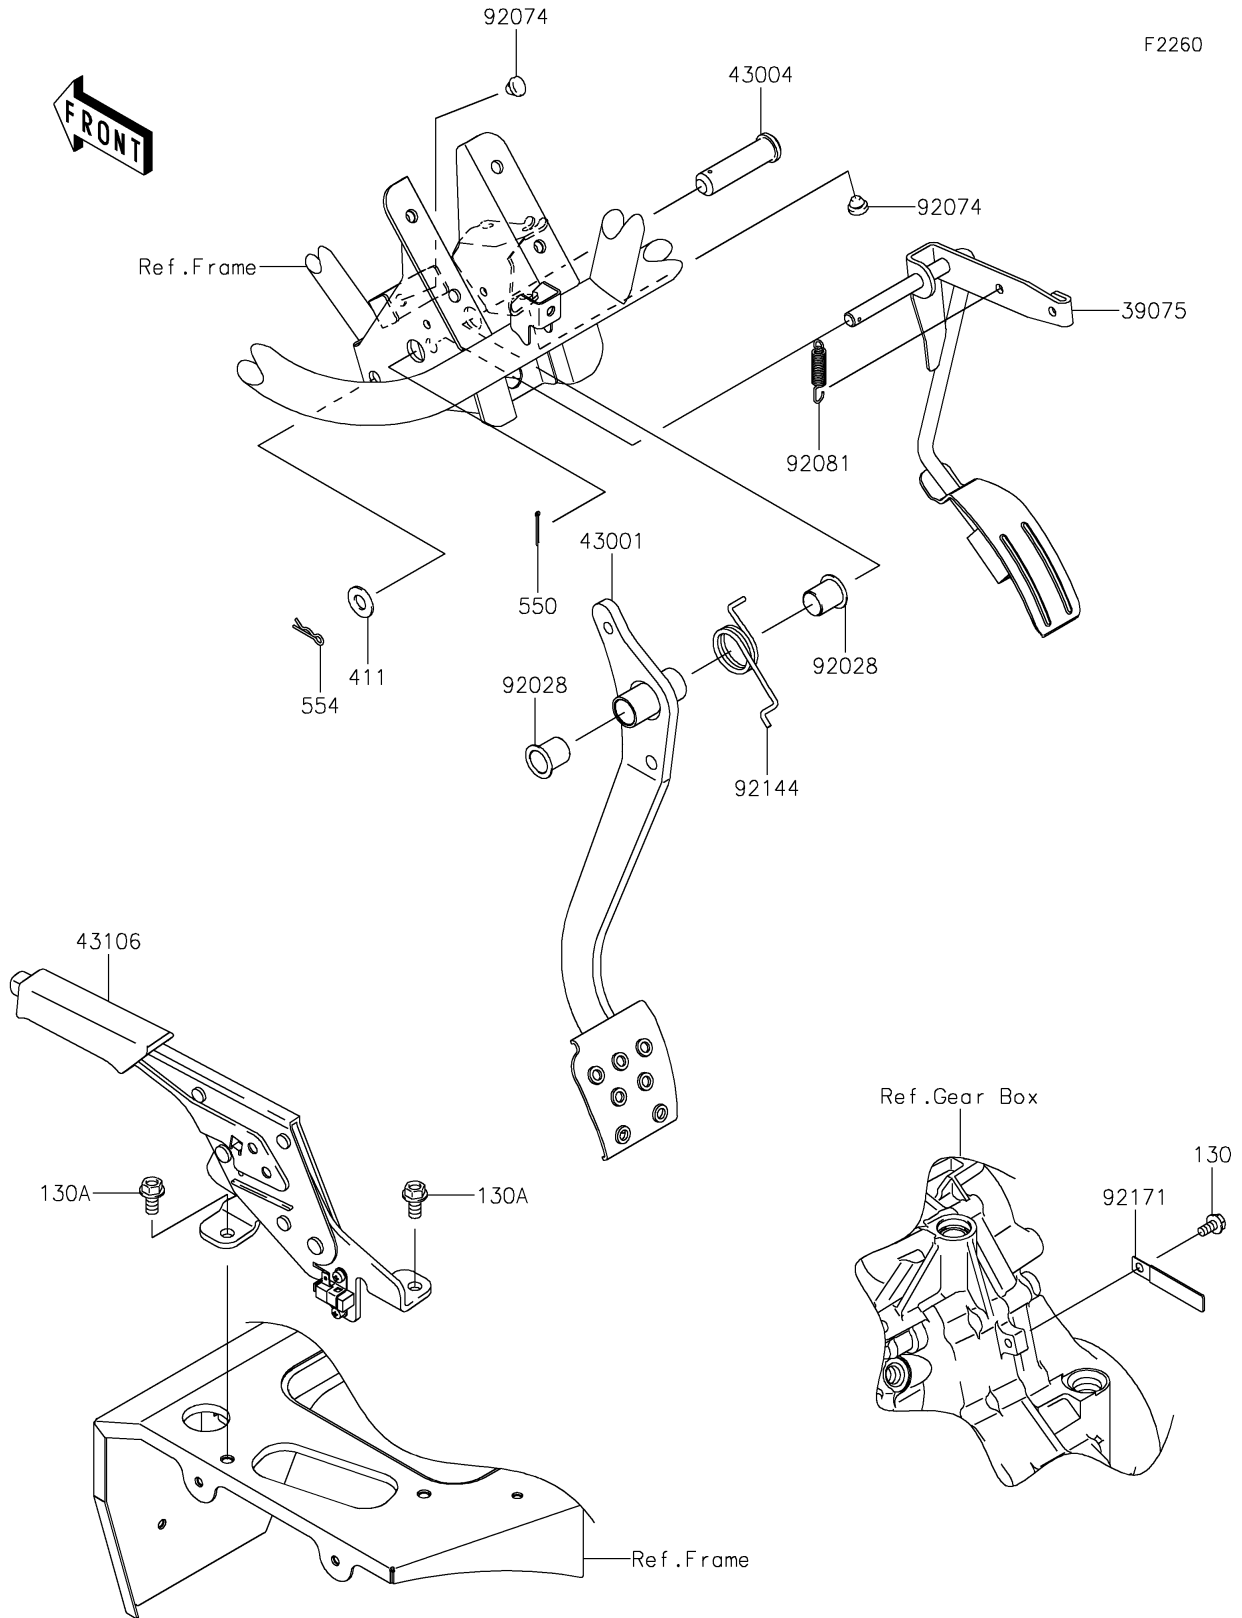

2025 MULE SX™ 4x4 XC LE PARTS DIAGRAM

Brake Pedal/Throttle Lever

2025 MULE SX™ 4x4 XC LE PARTS LIST

Brake Pedal/Throttle Lever

ITEM NAME	PART NUMBER	QUANTITY
LEVER-THROTTLE (Ref # 39075)	39075-0022	1
LEVER-BRAKE,PEDAL (Ref # 43001)	43001-0751	1
SHAFT-BRAKE (Ref # 43004)	43004-1128	1
LEVER-ASSY-PARKING BRAKE (Ref # 43106)	43106-0009	1
BUSHING (Ref # 92028)	92028-1571	2
PLUG,7X2 (Ref # 92074)	92074-028	2
SPRING (Ref # 92081)	92081-1922	1
SPRING (Ref # 92144)	92144-1536	1
CLAMP,L=60 (Ref # 92171)	92171-0652	1
BOLT-FLANGED,6X12 (Ref # 130)	130AA0612	1
BOLT-FLANGED,8X16 (Ref # 130A)	130CA0816	2
WASHER-PLAIN,10MM (Ref # 411)	411AA1000	1
PIN-COTTER,2.5X25 (Ref # 550)	550AA2525	1
PIN-SNAP,10MM (Ref # 554)	554DA1000	1