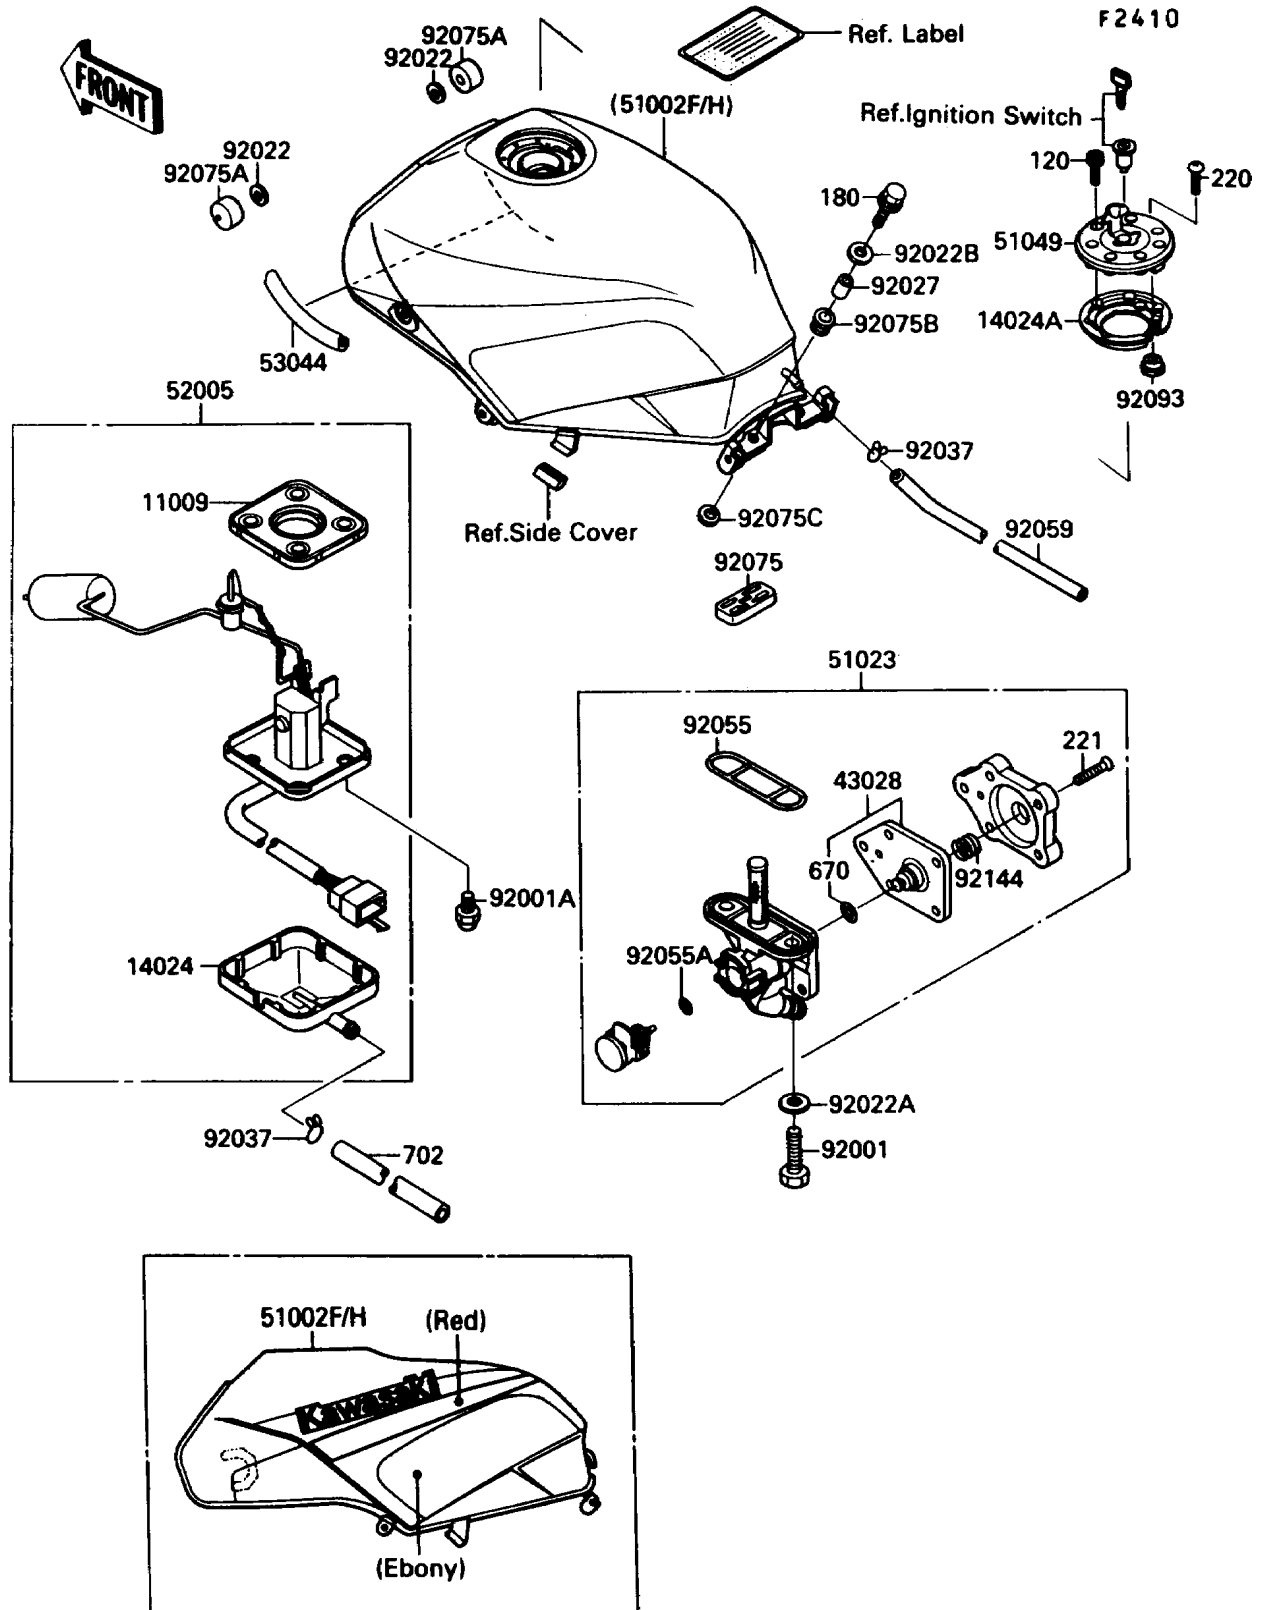

1990 Ninja® 750R PARTS DIAGRAM

Fuel Tank

1990 Ninja® 750R PARTS LIST

Fuel Tank

ITEM NAME	PART NUMBER	QUANTITY
GASKET,FUEL GAUGE (Ref # 11009)	11009-1656	1
COVER,FUEL GAUGE (Ref # 14024)	14025-1536	1
COVER,TANK CAP (Ref # 14024A)	14025-1913	1
DIAPHRAGM,TAP (Ref # 43028)	43028-1068	1
TANK-COMP-FUEL,EBONY (Ref # 51002F)	51002-5481-H8	1
TANK-COMP-FUEL,EBONY (Ref # 51002H)	51002-5483-H8	1
TAP-ASSY,FUEL (Ref # 51023)	51023-1133	1
CAP-TANK,FUEL (Ref # 51049)	51049-1079	1
GAUGE,FUEL (Ref # 52005)	52005-1088	1
TRIM,FUEL TANK (Ref # 53044)	53044-1171	1
BOLT,6X20 (Ref # 92001)	92001-1091	1
BOLT,FUEL GAUGE (Ref # 92001A)	92001-1705	1
WASHER,10.5X26X2.3 (Ref # 92022)	92022-044	1
WASHER,6.2X11X1.5 (Ref # 92022A)	92022-183	1
WASHER,6.5X22X1.6 (Ref # 92022B)	92022-237	1
COLLAR,6.8X10X14.5 (Ref # 92027)	92027-156	1
CLAMP,TUBE (Ref # 92037)	92037-147	1
RING-O,FUEL TAP PACKING (Ref # 92055)	92055-1112	1
RING-O,TAP BOTTOM (Ref # 92055A)	92055-1377	1
TUBE,6X10X335 (Ref # 92059)	92059-1830	1
DAMPER,FUEL TANK,RR (Ref # 92075)	92075-1114	1
DAMPER,FUEL TANK (Ref # 92075A)	92075-125	1
DAMPER,MALE (Ref # 92075B)	92075-174	1
DAMPER,FEMALE (Ref # 92075C)	92075-175	1
SEAL,FUEL TANK CAP (Ref # 92093)	92093-1030	1
SPRING,TAP DIAPHRAGM (Ref # 92144)	92144-1119	1
BOLT-SOCKET (Ref # 120)	120S0512	1
BOLT-UPSET-WS (Ref # 180)	180G0625	1
SCREW-PAN-CROS (Ref # 220)	220C0508	1

1990 Ninja® 750R PARTS LIST

Fuel Tank

ITEM NAME	PART NUMBER	QUANTITY
SCREW-CSK-CROS,4X14 (Ref # 221)	221B0414	1
O RING,4MM (Ref # 670)	670B1504	1
TUBE-RUBBER (Ref # 702)	702A07480	1