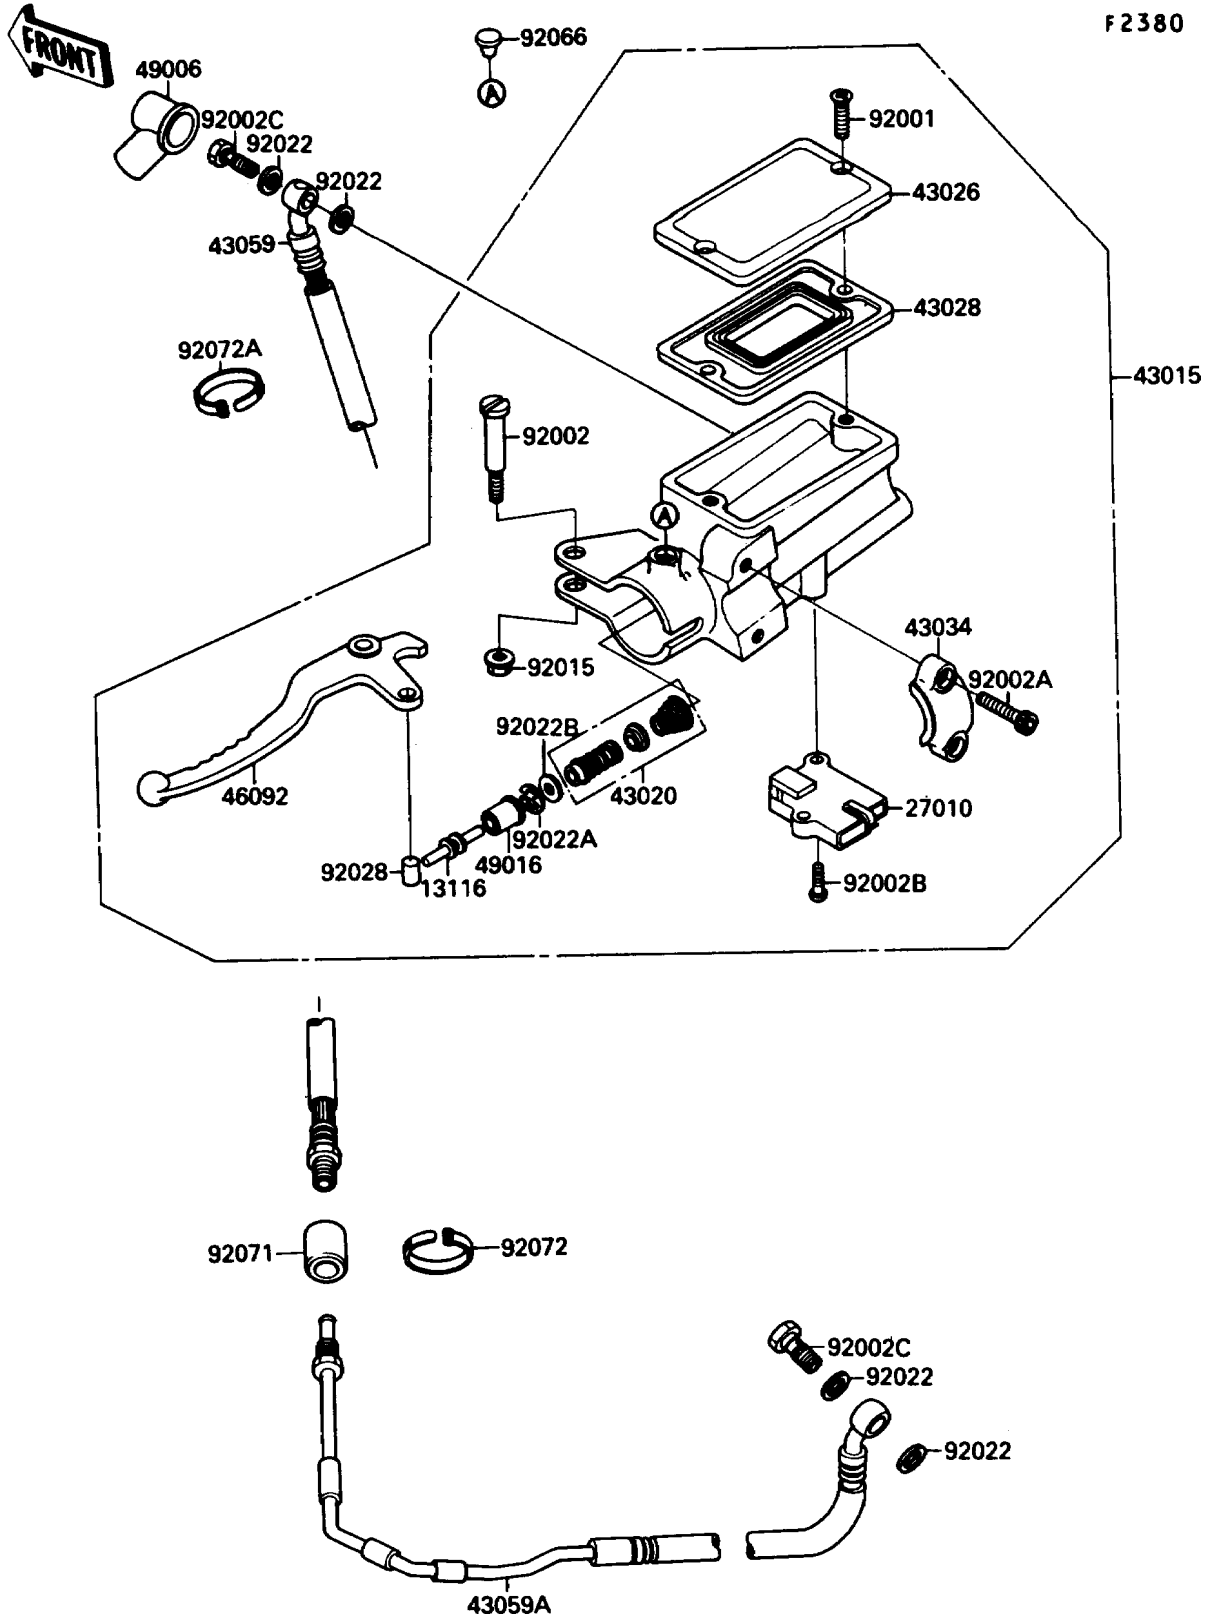

1990 Ninja® 750R PARTS DIAGRAM

Clutch Master Cylinder

1990 Ninja® 750R PARTS LIST

Clutch Master Cylinder

ITEM NAME	PART NUMBER	QUANTITY
ROD-PUSH,MASTER CYLINDER (Ref # 13116)	13116-1110	1
SWITCH,CLUTCH (Ref # 27010)	27010-1171	1
CYLINDER-ASSY-MASTER,CLUTCH (Ref # 43015)	43015-1307	1
PISTON-COMP-BRAKE,CLUTCH (Ref # 43020)	43020-1055	1
CAP-BRAKE,FR (Ref # 43026)	43026-1052	1
DIAPHRAGM,MASTER CYLINDER (Ref # 43028)	43028-1058	1
HOLDER-BRAKE,MASTER CYLINDER (Ref # 43034)	43034-1054	1
HOSE-BRAKE,CLUTCH (Ref # 43059)	43059-1332	1
HOSE-BRAKE,CLUTCH (Ref # 43059A)	43059-1377	1
LEVER-GRIP,CLUTCH (Ref # 46092)	46092-1130	1
BOOT,DUST (Ref # 49006)	49006-1040	1
COVER-SEAL,MASTER CYLINDER (Ref # 49016)	49016-1044	1
SCREW,5MM (Ref # 92001)	92001-1727	1
BOLT,LEVER SET (Ref # 92002)	92002-1322	1
BOLT,SOCKET,6X20 (Ref # 92002A)	92002-1324	1
SCREW (Ref # 92002B)	92002-1325	1
BOLT,OIL,L=23 (Ref # 92002C)	92002-1888	1
NUT,FLANGED,6MM (Ref # 92015)	92015-1233	1
WASHER,10.5X15X1.5 (Ref # 92022)	43067-001	1
WASHER,PISTON (Ref # 92022A)	92022-1605	1
WASHER,PISTON (Ref # 92022B)	92022-1606	1
BUSHING,MASTER CYLINDER (Ref # 92028)	92028-1310	1
PLUG,9.5X8,POLYETHYLENE (Ref # 92066)	92066-1077	1
GROMMET (Ref # 92071)	92071-1143	1
BAND,L=185 (Ref # 92072)	92072-1195	1
BAND,L=365 (Ref # 92072A)	92072-1197	1