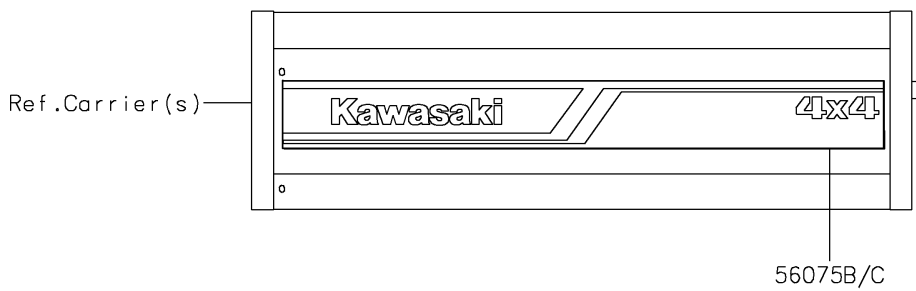

2024 MULE SX™ 4x4 XC PARTS DIAGRAM

Decals(Green)(RRSNN)

F2861A

2024 MULE SX™ 4x4 XC PARTS LIST

Decals(Green)(RRSNN)

ITEM NAME	PART NUMBER	QUANTITY
MARK,KAWASAKI (Ref # 56052)	56052-1809	1
MARK,FR FENDER,MULE SX (Ref # 56054)	56054-2063	2
MARK,FR FENDER,XC (Ref # 56054A)	56054-2064	2
MARK,FR FENDER,FUEL INJECTION (Ref # 56054B)	56054-2459	2
PATTERN,FR FENDER,LH (Ref # 56075)	56075-7974	1
PATTERN,FR FENDER,RH (Ref # 56075A)	56075-7975	1
PATTERN,SIDE PLATE,LH (Ref # 56075B)	56075-7976	1
PATTERN,SIDE PLATE,RH (Ref # 56075C)	56075-7977	1