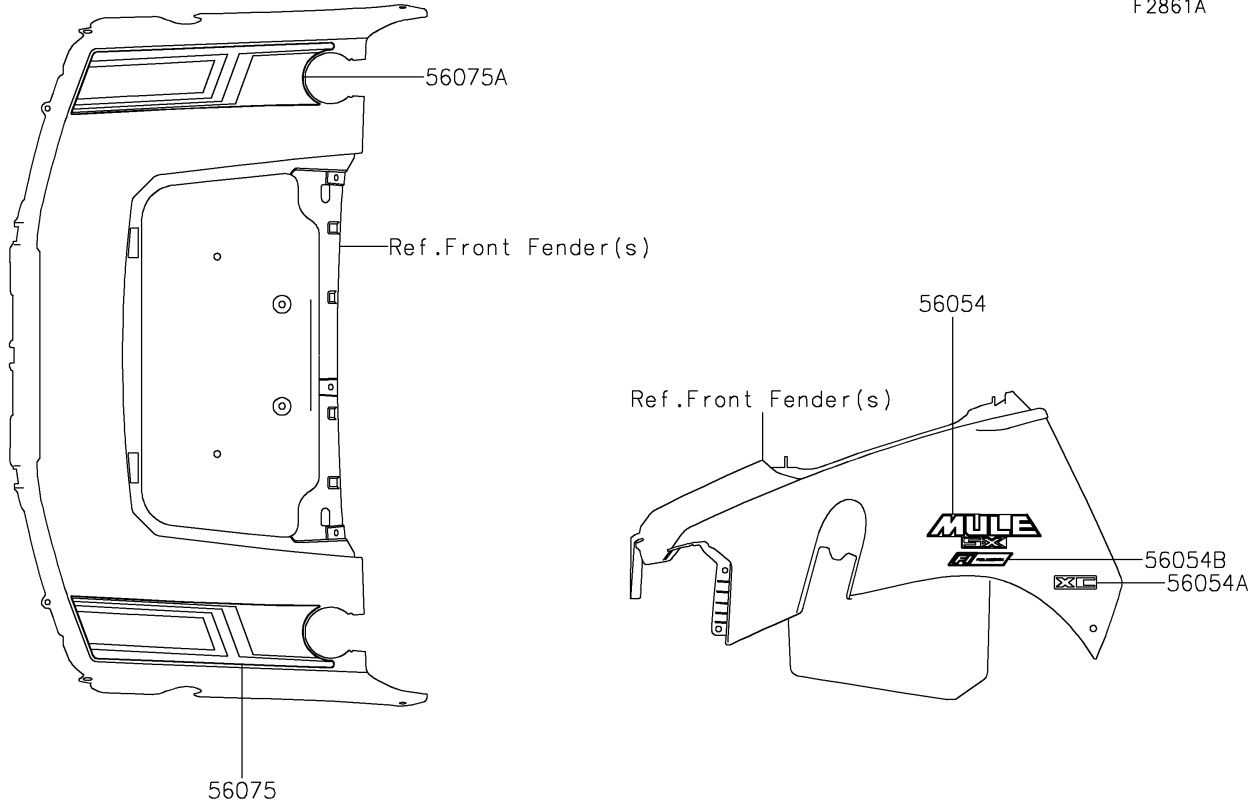

2024 MULE SX™ 4x4 XC PARTS DIAGRAM

Decals(Green)(RRSNN)

F2861A

2024 MULE SX™ 4x4 XC PARTS LIST

Decals(Green)(RRSNN)

ITEM NAME	PART NUMBER	QUANTITY
MARK,KAWASAKI (Ref # 56052)	56052-1809	1
MARK,FR FENDER,MULE SX (Ref # 56054)	56054-2063	2
MARK,FR FENDER,XC (Ref # 56054A)	56054-2064	2
MARK,FR FENDER,FUEL INJECTION (Ref # 56054B)	56054-2459	2
PATTERN,FR FENDER,LH (Ref # 56075)	56075-7974	1
PATTERN,FR FENDER,RH (Ref # 56075A)	56075-7975	1
PATTERN,SIDE PLATE,LH (Ref # 56075B)	56075-7976	1
PATTERN,SIDE PLATE,RH (Ref # 56075C)	56075-7977	1