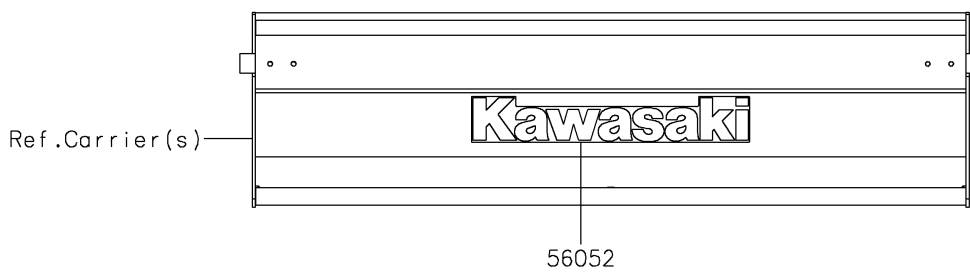

2024 MULE SX™ 4x4 XC PARTS DIAGRAM

Decals(Green)(RRSNN)

F2861A

2024 MULE SX™ 4x4 XC PARTS LIST

Decals(Green)(RRSNN)

ITEM NAME	PART NUMBER	QUANTITY
MARK,KAWASAKI (Ref # 56052)	56052-1809	1
MARK,FR FENDER,MULE SX (Ref # 56054)	56054-2063	2
MARK,FR FENDER,XC (Ref # 56054A)	56054-2064	2
MARK,FR FENDER,FUEL INJECTION (Ref # 56054B)	56054-2459	2
PATTERN,FR FENDER,LH (Ref # 56075)	56075-7974	1
PATTERN,FR FENDER,RH (Ref # 56075A)	56075-7975	1
PATTERN,SIDE PLATE,LH (Ref # 56075B)	56075-7976	1
PATTERN,SIDE PLATE,RH (Ref # 56075C)	56075-7977	1