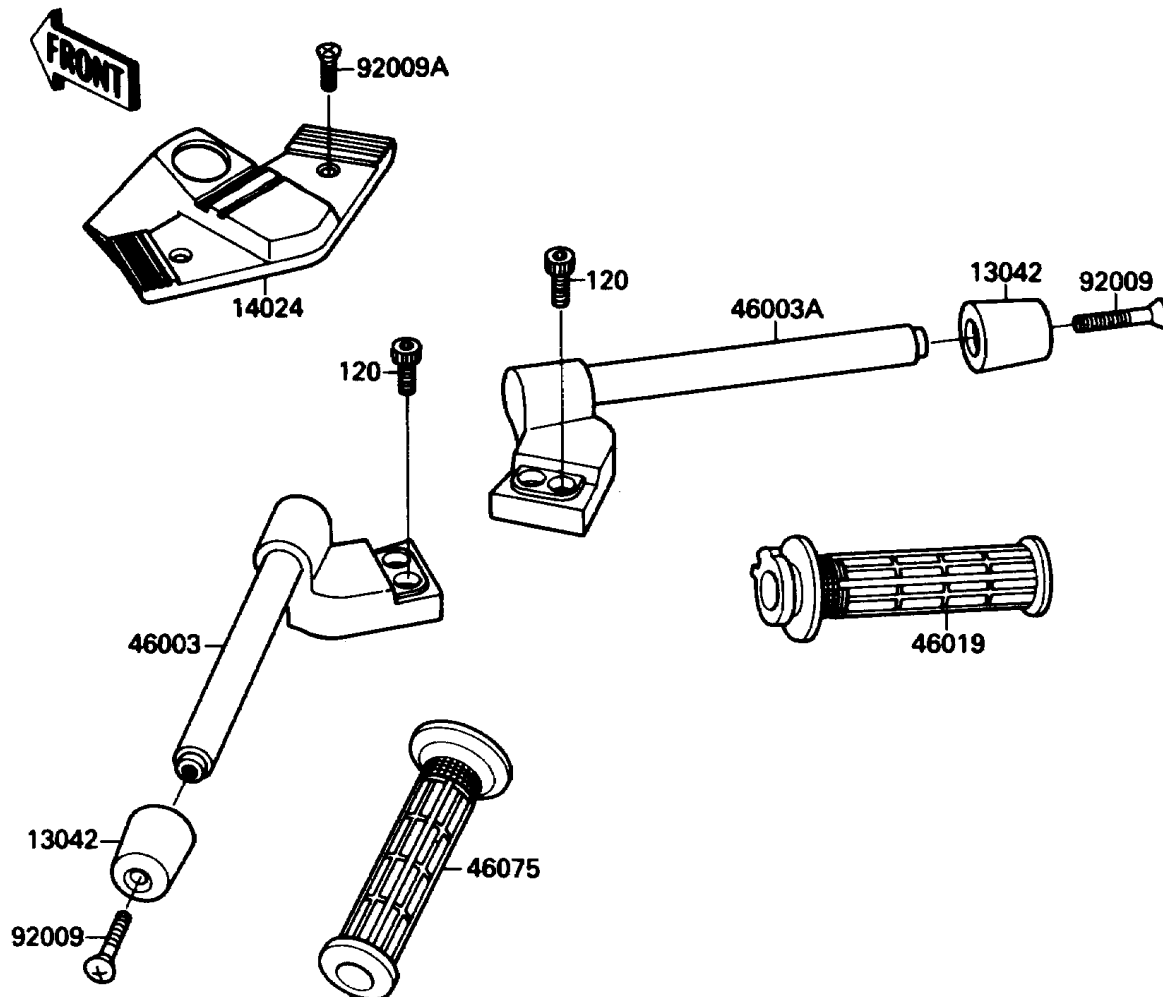

1990 Ninja® 750R PARTS DIAGRAM

Handlebar

F2310

1990 Ninja® 750R PARTS LIST

Handlebar

ITEM NAME	PART NUMBER	QUANTITY
WEIGHT,HANDLE (Ref # 13042)	13042-1005	1
LEVER,CHOKE (Ref # 13168)	13168-1374	1
COVER,STEERING HEAD (Ref # 14024)	14024-1302	1
HANDLE,LH (Ref # 46003)	46003-1230	1
HANDLE,RH (Ref # 46003A)	46003-1231	1
GRIP-ASSY,THROTTLE (Ref # 46019)	46019-1059	1
GRIP,LH (Ref # 46075)	46075-1028	1
HOUSING-ASSY-CONTROL,RH (Ref # 46091)	46091-1439	1
HOUSING-ASSY-CONTROL,LH (Ref # 46091A)	46091-1482	1
SCREW,8X45 (Ref # 92009)	92009-1257	1
SCREW,5X18 (Ref # 92009A)	92009-1328	1
BOLT-SOCKET,8X20 (Ref # 120)	120S0820	1
SCREW-PAN-CROS (Ref # 220)	220C0520	1