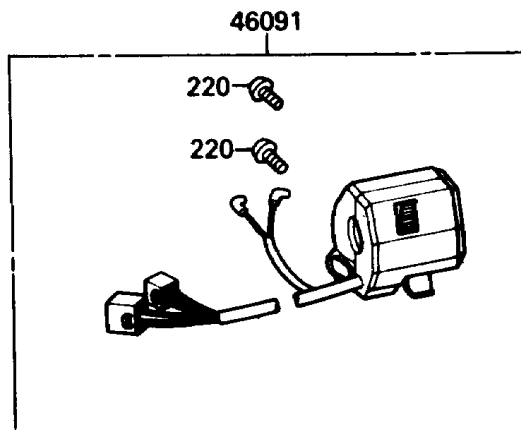

1990 Ninja® 750R PARTS DIAGRAM

Handlebar

F2310

1990 Ninja® 750R PARTS LIST

Handlebar

ITEM NAME	PART NUMBER	QUANTITY
WEIGHT,HANDLE (Ref # 13042)	13042-1005	1
LEVER,CHOKE (Ref # 13168)	13168-1374	1
COVER,STEERING HEAD (Ref # 14024)	14024-1302	1
HANDLE,LH (Ref # 46003)	46003-1230	1
HANDLE,RH (Ref # 46003A)	46003-1231	1
GRIP-ASSY,THROTTLE (Ref # 46019)	46019-1059	1
GRIP,LH (Ref # 46075)	46075-1028	1
HOUSING-ASSY-CONTROL,RH (Ref # 46091)	46091-1439	1
HOUSING-ASSY-CONTROL,LH (Ref # 46091A)	46091-1482	1
SCREW,8X45 (Ref # 92009)	92009-1257	1
SCREW,5X18 (Ref # 92009A)	92009-1328	1
BOLT-SOCKET,8X20 (Ref # 120)	120S0820	1
SCREW-PAN-CROS (Ref # 220)	220C0520	1