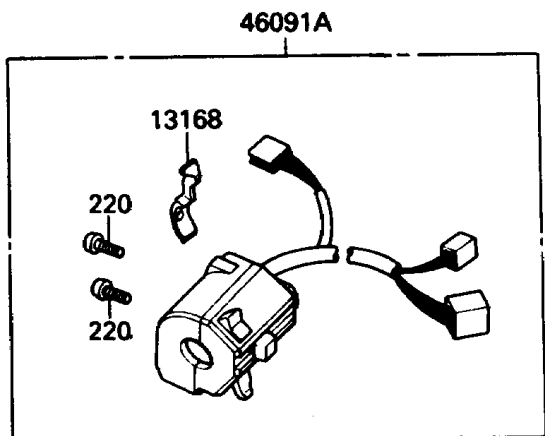

1990 Ninja® 750R PARTS DIAGRAM

Handlebar

F2310

1990 Ninja® 750R PARTS LIST

Handlebar

ITEM NAME	PART NUMBER	QUANTITY
WEIGHT,HANDLE (Ref # 13042)	13042-1005	1
LEVER,CHOKE (Ref # 13168)	13168-1374	1
COVER,STEERING HEAD (Ref # 14024)	14024-1302	1
HANDLE,LH (Ref # 46003)	46003-1230	1
HANDLE,RH (Ref # 46003A)	46003-1231	1
GRIP-ASSY,THROTTLE (Ref # 46019)	46019-1059	1
GRIP,LH (Ref # 46075)	46075-1028	1
HOUSING-ASSY-CONTROL,RH (Ref # 46091)	46091-1439	1
HOUSING-ASSY-CONTROL,LH (Ref # 46091A)	46091-1482	1
SCREW,8X45 (Ref # 92009)	92009-1257	1
SCREW,5X18 (Ref # 92009A)	92009-1328	1
BOLT-SOCKET,8X20 (Ref # 120)	120S0820	1
SCREW-PAN-CROS (Ref # 220)	220C0520	1