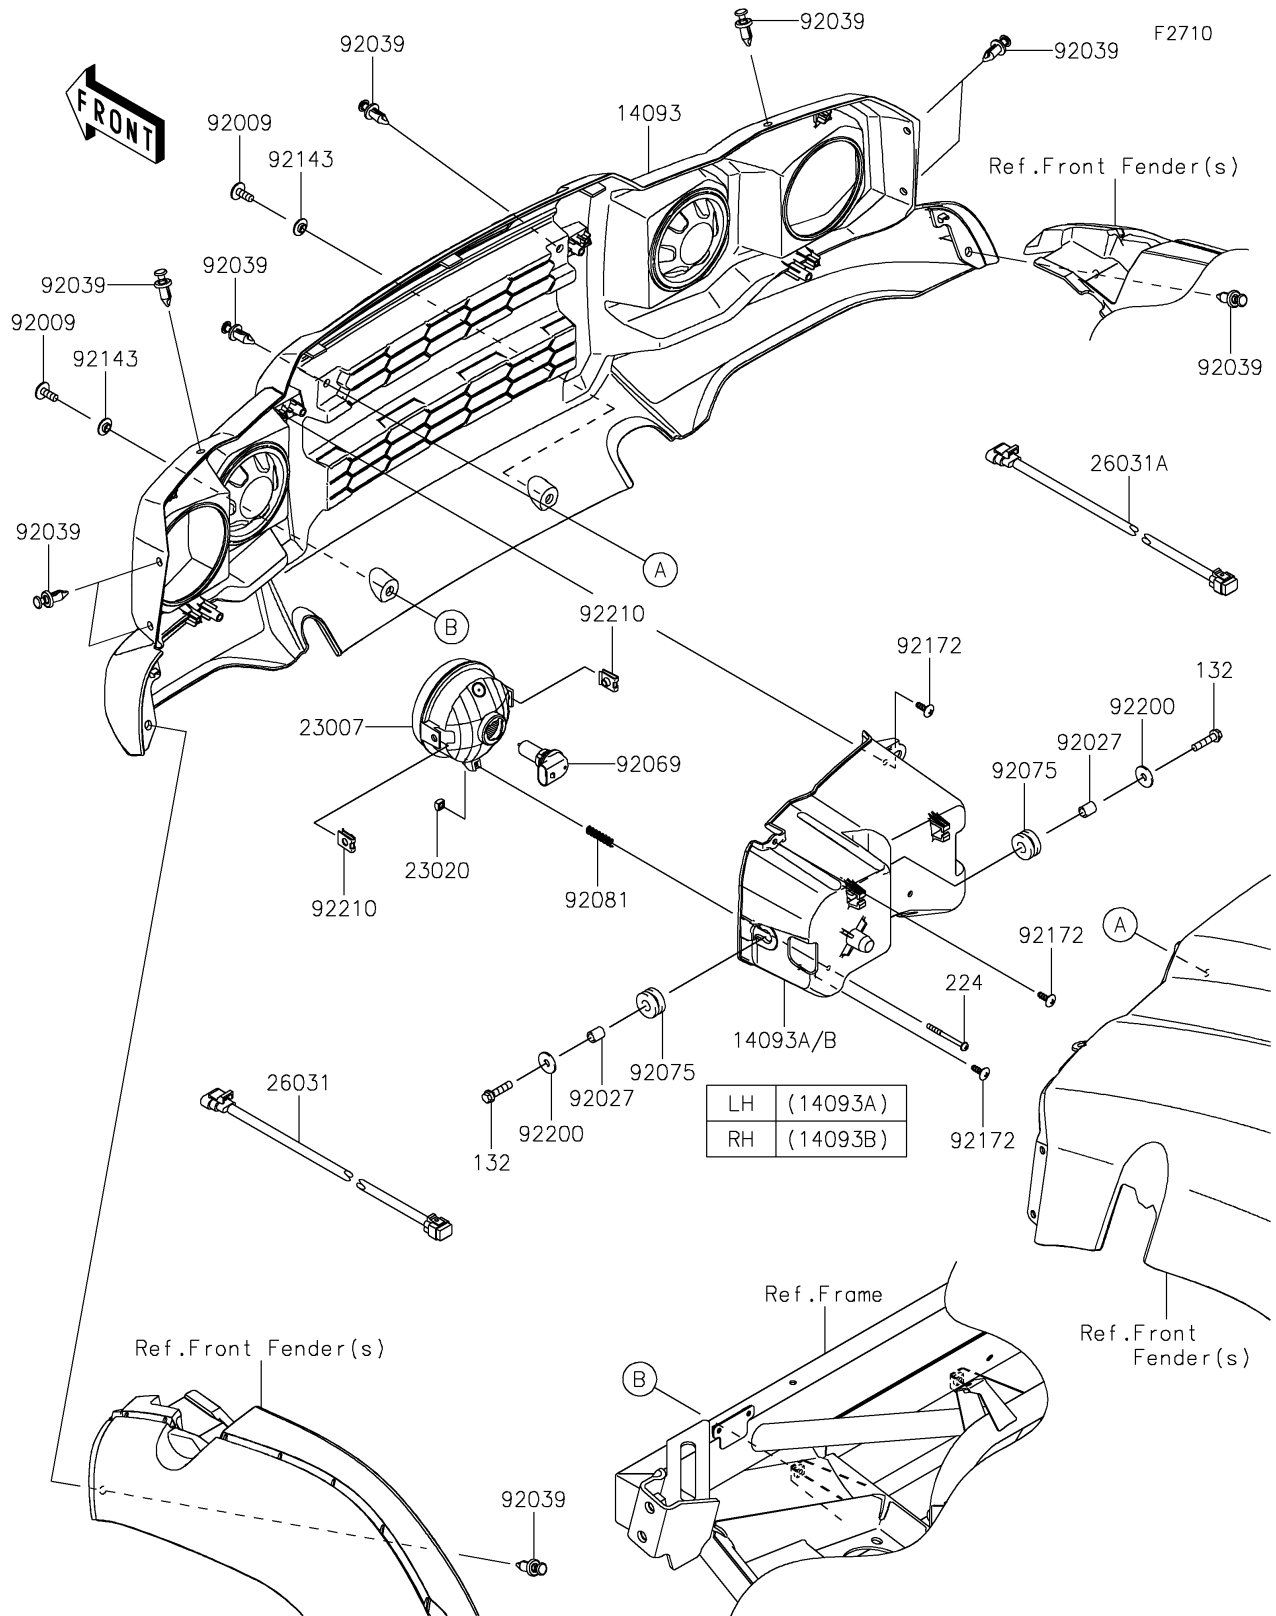

2025 MULE SX™ 4x4 XC

PARTS DIAGRAM

Headlight(s)

2025 MULE SX™ 4x4 XC

PARTS LIST

Headlight(s)

ITEM NAME	PART NUMBER	QUANTITY
COVER,FR GRILL (Ref # 14093)	14093-0392	1
COVER,HEAD LAMP,LH (Ref # 14093A)	14093-0394	1
COVER,HEAD LAMP,RH (Ref # 14093B)	14093-0395	1
LENS-COMP,HEAD LAMP (Ref # 23007)	23007-0220	2
NUT,4MM,FOCUS ADJUST (Ref # 23020)	23020-018	2
HARNESS,HEAD LAMP,LH (Ref # 26031)	26031-2384	1
HARNESS,HEAD LAMP,RH (Ref # 26031A)	26031-2385	1
SCREW,6X16 (Ref # 92009)	92009-1621	2
COLLAR,6.8X10X12 (Ref # 92027)	92027-162	4
RIVET (Ref # 92039)	92039-0776	10
BULB,12V 35/35W (Ref # 92069)	92069-0102	2
DAMPER,10X24X12 (Ref # 92075)	92075-1690	4
SPRING,FOCUS ADJUST (Ref # 92081)	92081-1896	2
COLLAR (Ref # 92143)	92143-1087	2
SCREW,TAPPING,5X14 (Ref # 92172)	92172-0265	6
WASHER,6.5X20X1.6 (Ref # 92200)	92200-0283	4
NUT (Ref # 92210)	92210-1125	4
BOLT-FLANGED-SMALL,6X25 (Ref # 132)	132BA0625	4
SCREW-PAN-WP-CROS,4X45 (Ref # 224)	224AA0445	2