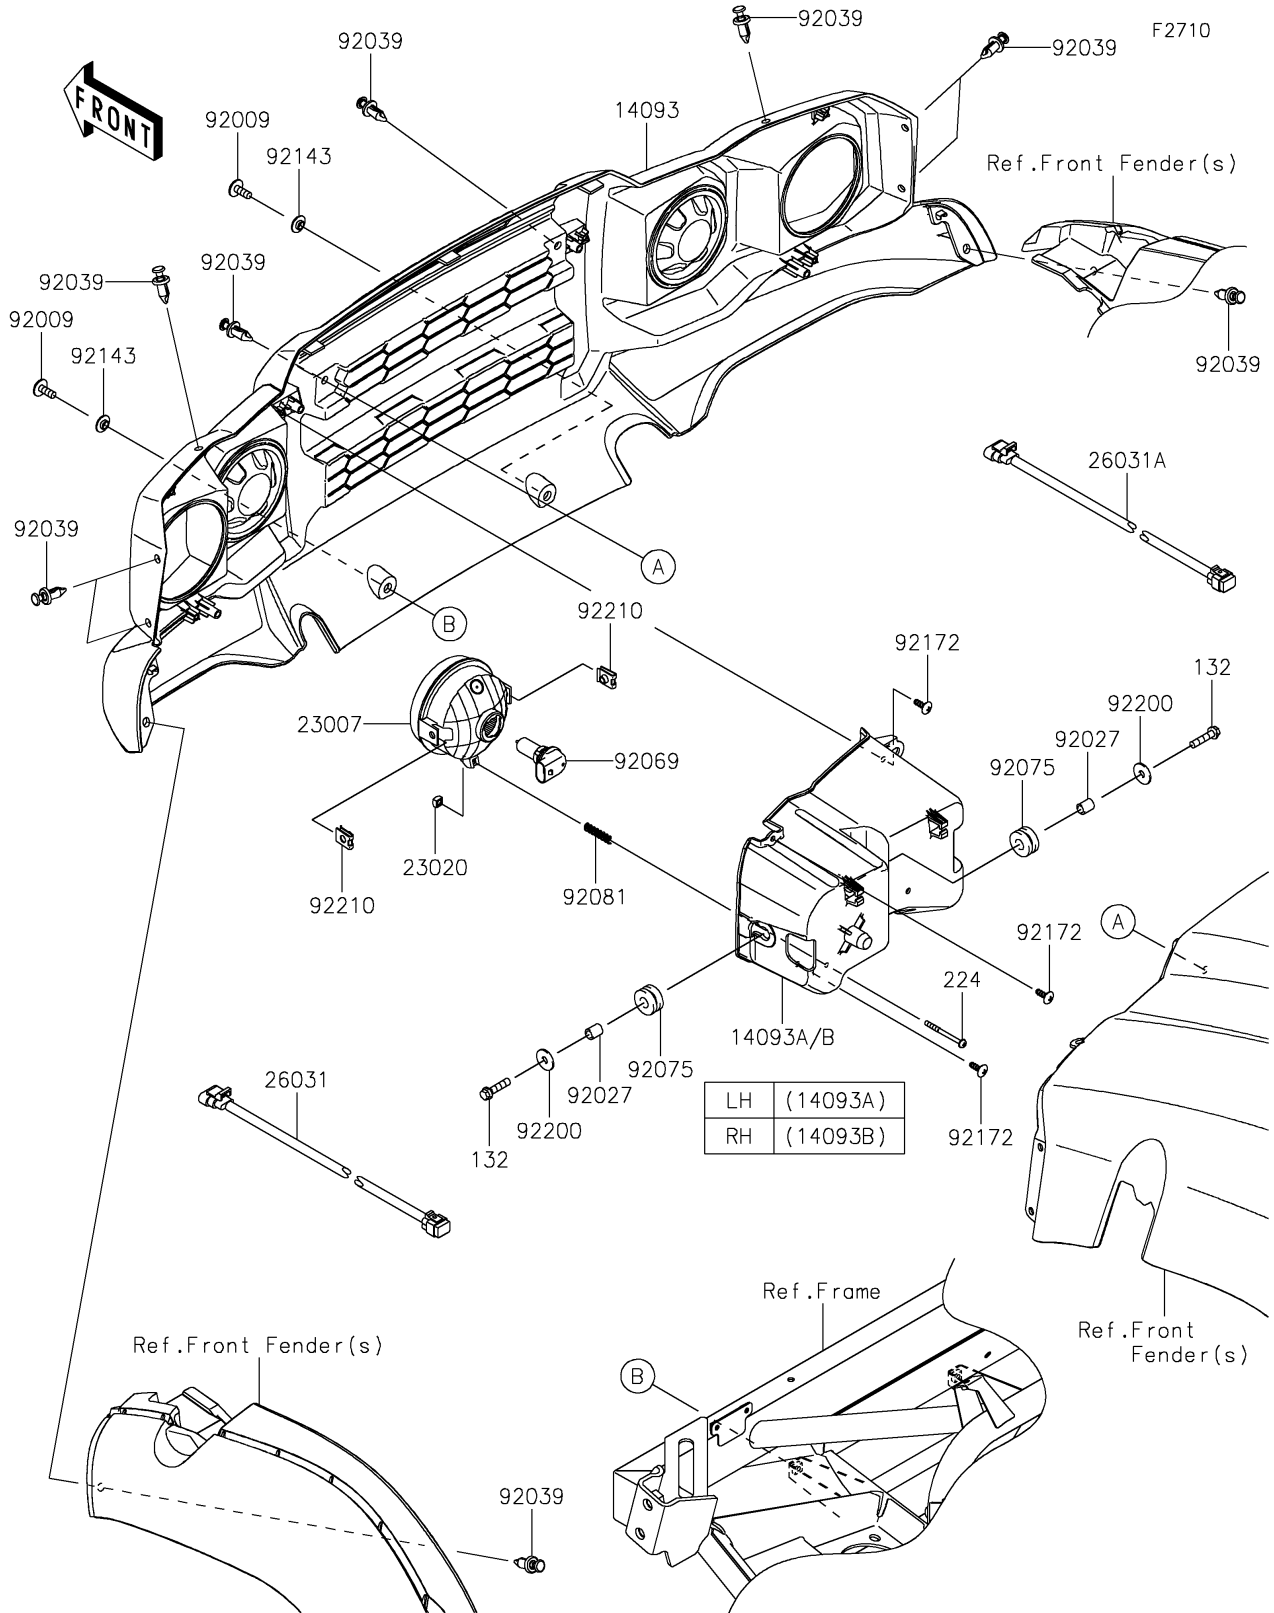

# 2024 MULE SX™ 4x4 XC PARTS DIAGRAM

## Headlight(s)

## 2024 MULE SX™ 4x4 XC PARTS LIST

### Headlight(s)

ITEM NAME	PART NUMBER	QUANTITY
COVER,FR GRILL (Ref # 14093)	14093-0392	1
COVER,HEAD LAMP,LH (Ref # 14093A)	14093-0394	1
COVER,HEAD LAMP,RH (Ref # 14093B)	14093-0395	1
LENS-COMP,HEAD LAMP (Ref # 23007)	23007-0220	2
NUT,4MM,FOCUS ADJUST (Ref # 23020)	23020-018	2
HARNESS,HEAD LAMP,LH (Ref # 26031)	26031-2384	1
HARNESS,HEAD LAMP,RH (Ref # 26031A)	26031-2385	1
SCREW,6X16 (Ref # 92009)	92009-1621	2
COLLAR,6.8X10X12 (Ref # 92027)	92027-162	4
RIVET (Ref # 92039)	92039-0776	10
BULB,12V 35/35W (Ref # 92069)	92069-0102	2
DAMPER,10X24X12 (Ref # 92075)	92075-1690	4
SPRING,FOCUS ADJUST (Ref # 92081)	92081-1896	2
COLLAR (Ref # 92143)	92143-1087	2
SCREW,TAPPING,5X14 (Ref # 92172)	92172-0265	6
WASHER,6.5X20X1.6 (Ref # 92200)	92200-0283	4
NUT (Ref # 92210)	92210-1125	4
BOLT-FLANGED-SMALL,6X25 (Ref # 132)	132BA0625	4
SCREW-PAN-WP-CROS,4X45 (Ref # 224)	224AA0445	2