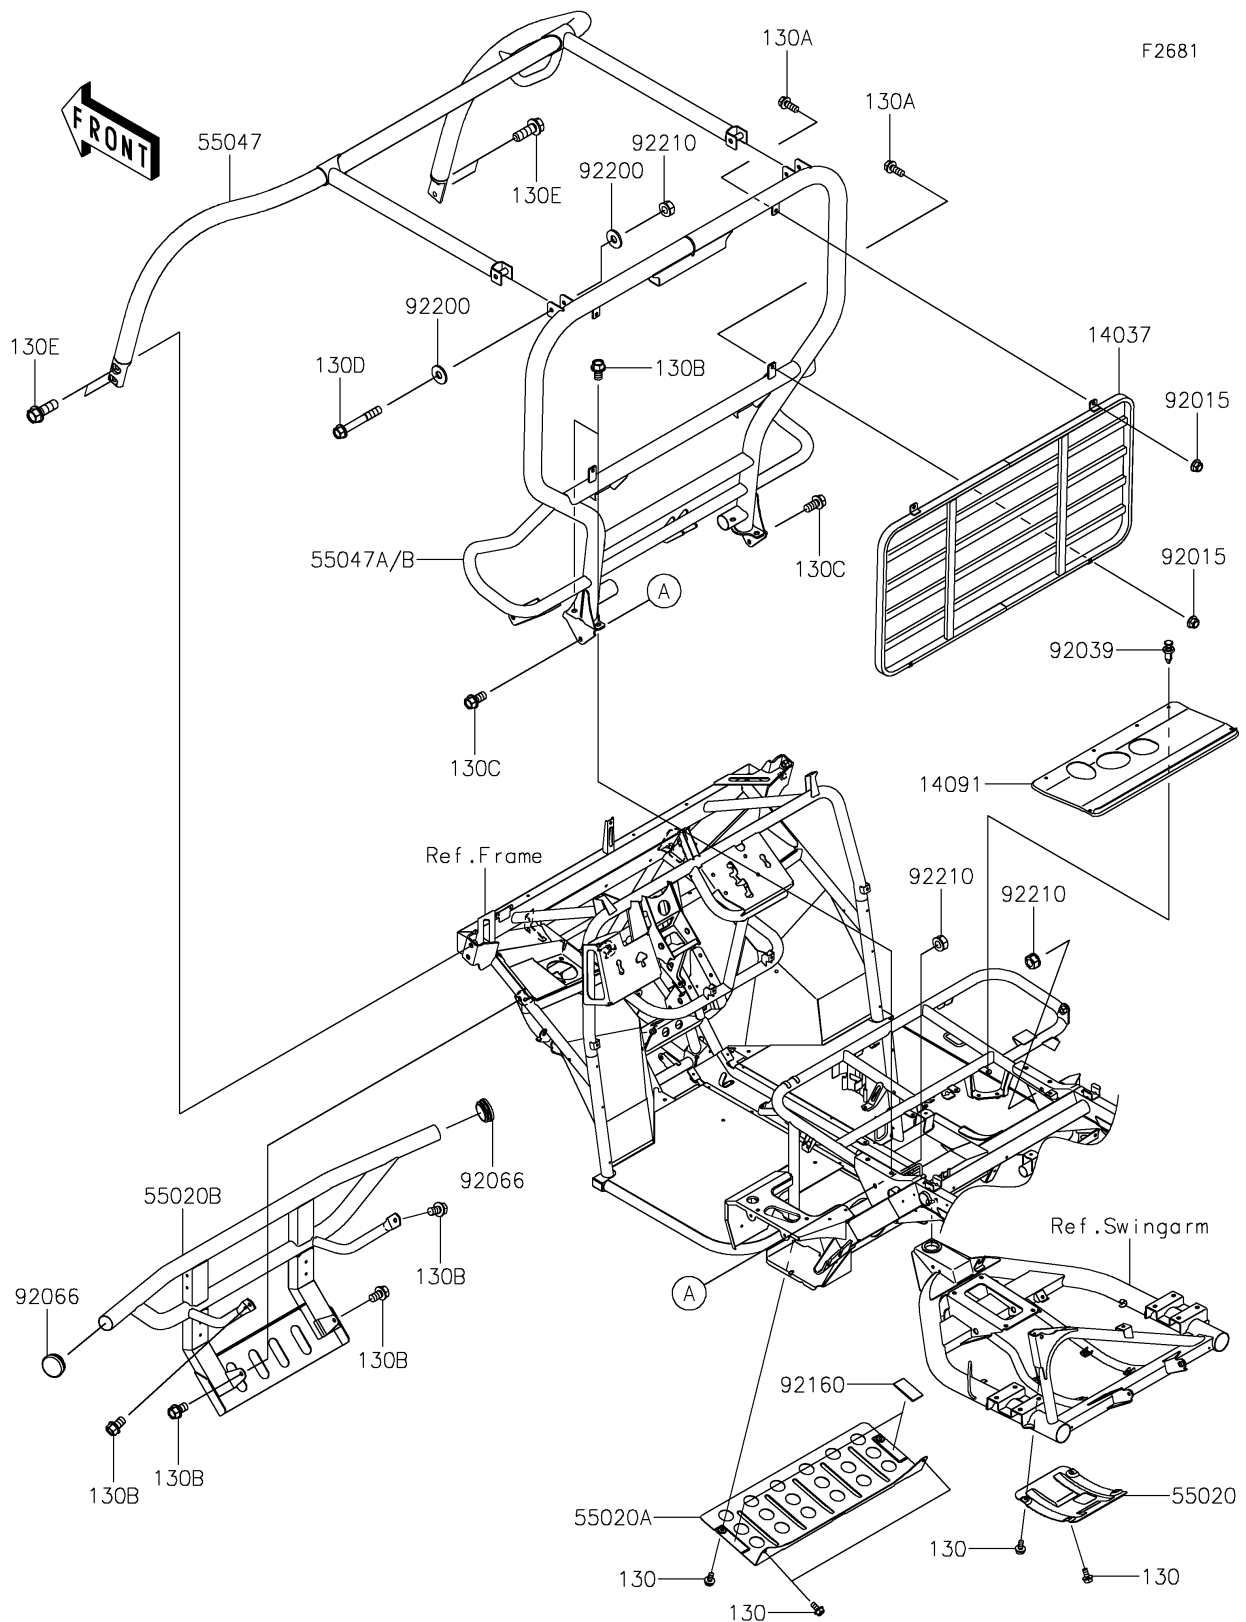

2025 MULE SX™ 4x4 XC

PARTS DIAGRAM

Guards/Cab Frame

2025 MULE SX™ 4x4 XC

PARTS LIST

Guards/Cab Frame

ITEM NAME	PART NUMBER	QUANTITY
SCREEN,T.BLACK (Ref # 14037)	14037-0774-388	1
COVER (Ref # 14091)	14091-0355	1
GUARD,DIFF (Ref # 55020)	55020-0141	1
GUARD (Ref # 55020A)	55020-0883	1
GUARD,FR,T.BLACK (Ref # 55020B)	55020-1933-388	1
BAR-COMP,FR,T.BLACK (Ref # 55047)	55047-0376-388	1
BAR-COMP,RR,T.BLACK (Ref # 55047A)	55047-0377-388	1
BAR-COMP,RR,T.BLACK (Ref # 55047B)	55047-0439-388	1
NUT,FLANGED,LOCK,8MM (Ref # 92015)	92015-1668	4
RIVET (Ref # 92039)	92039-0776	6
PLUG,42MM (Ref # 92066)	92066-0830	2
DAMPER (Ref # 92160)	92160-1102	2
WASHER,11X26X2.6 (Ref # 92200)	92200-0352	4
NUT,LOCK,10MM (Ref # 92210)	92210-1204	4
BOLT-FLANGED,6X12 (Ref # 130)	130BA0612	8
BOLT-FLANGED,8X20 (Ref # 130A)	130BA0820	4
BOLT-FLANGED,10X16 (Ref # 130B)	130BA1016	8
BOLT-FLANGED,10X20 (Ref # 130C)	130BA1020	2
BOLT-FLANGED,10X70 (Ref # 130D)	130BA1070	2
BOLT-FLANGED,12X35 (Ref # 130E)	130BA1235	4