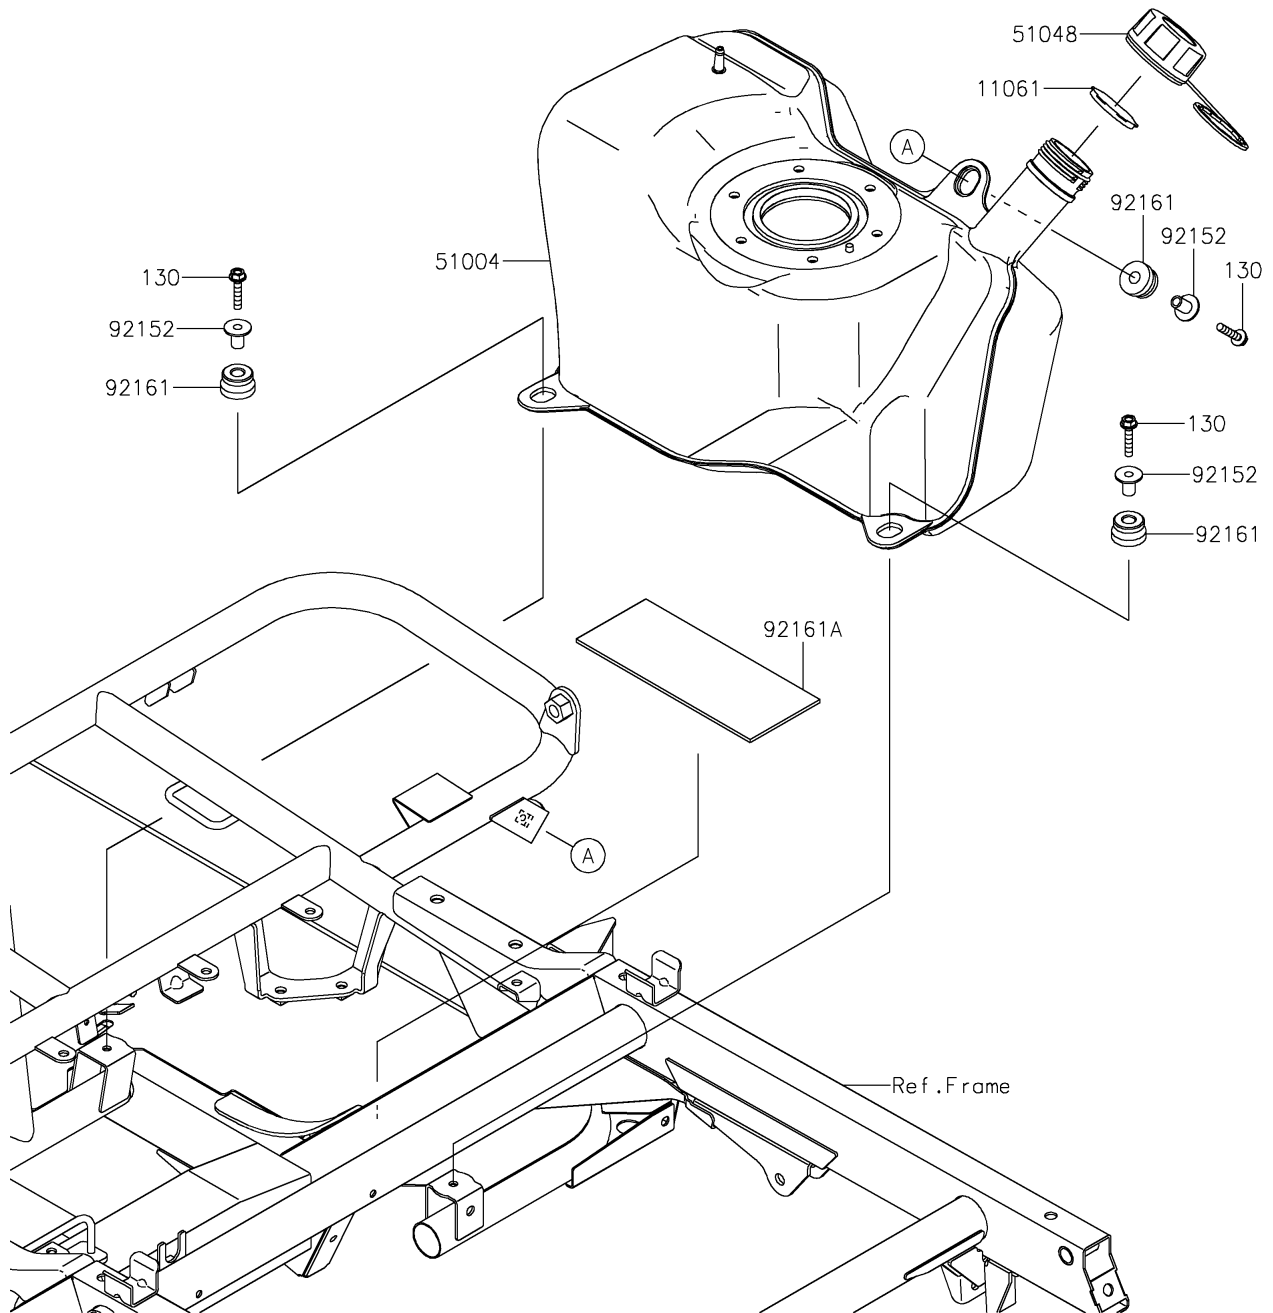

2024 MULE SX™ 4x4 XC PARTS DIAGRAM

Fuel Tank

F2410

2024 MULE SX™ 4x4 XC PARTS LIST

Fuel Tank

ITEM NAME	PART NUMBER	QUANTITY
GASKET,FUEL TANK CAP (Ref # 11061)	11061-0395	1
TANK-FUEL (Ref # 51004)	51004-0030	1
CAP-ASSY-TANK,FUEL (Ref # 51048)	51048-0026	1
COLLAR,6.8X10X18.1 (Ref # 92152)	92152-1867	3
DAMPER,10X28X17 (Ref # 92161)	92161-1614	3
DAMPER,80X200X3.175 (Ref # 92161A)	92161-1645	1
BOLT-FLANGED,6X30 (Ref # 130)	130BA0630	3