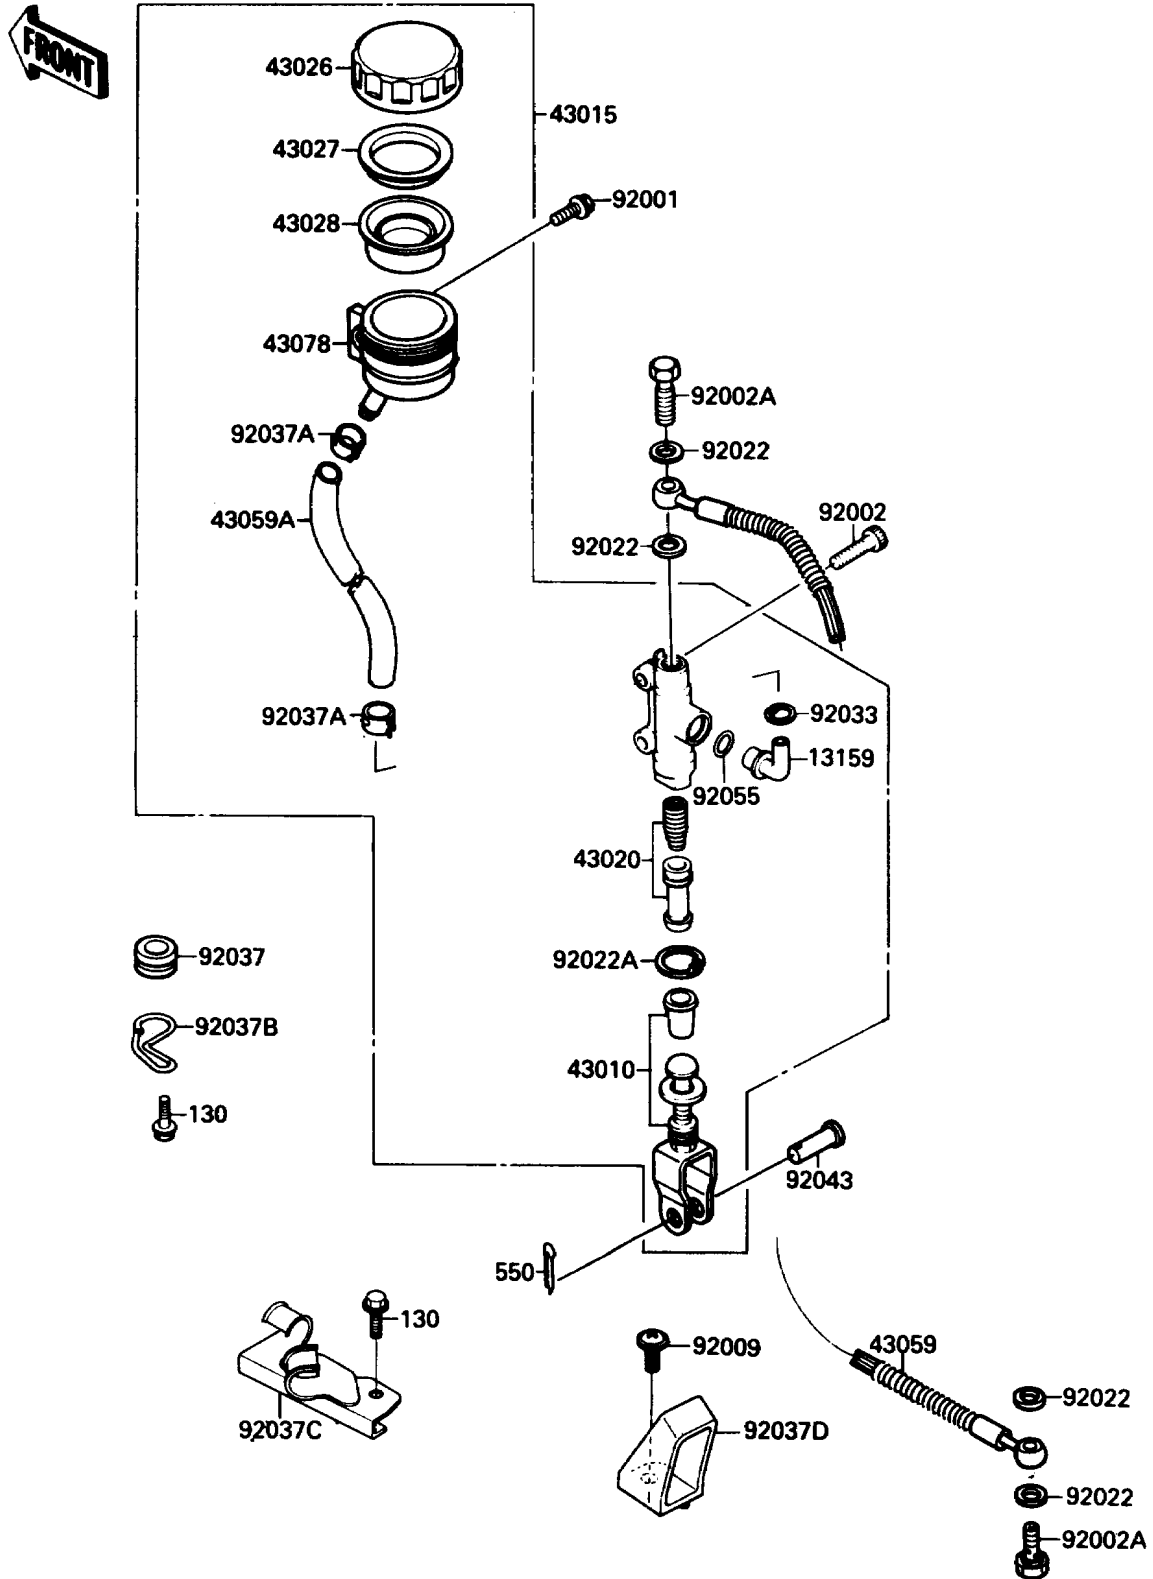

## 1990 Ninja® 750R PARTS DIAGRAM

Rear Master Cylinder

F2293

## 1990 Ninja® 750R PARTS LIST

Rear Master Cylinder

ITEM NAME	PART NUMBER	QUANTITY
CONNECTOR,RR MASTER CYLINDER (Ref # 13159)	13159-1052	1
ROD-ASSY-BRAKE (Ref # 43010)	43010-1055	1
CYLINDER-ASSY-MASTER,RR (Ref # 43015)	43015-1336	1
PISTON-COMP-BRAKE,RR (Ref # 43020)	43020-1067	1
CAP-BRAKE (Ref # 43026)	43026-1051	1
PLATE-DIAPHRAGM (Ref # 43027)	43027-1051	1
DIAPHRAGM,MASTER CYLINDER (Ref # 43028)	43028-1057	1
HOSE-BRAKE,RR (Ref # 43059)	43059-1367	1
HOSE-BRAKE,RR MASTER CYLINDER (Ref # 43059A)	43059-1384	1
RESERVOIR,RR MASTER CYLINDER (Ref # 43078)	43078-1058	1
BOLT,6X20 (Ref # 92001)	92001-1460	1
BOLT,8X30 (Ref # 92002)	92002-1485	1
BOLT,OIL,L=23 (Ref # 92002A)	92002-1888	1
SCREW,6X14 (Ref # 92009)	92009-1288	1
WASHER,10.5X15X1.5 (Ref # 92022)	43067-001	1
WASHER,CIRCRIP (Ref # 92022A)	92022-1601	1
RING-SNAP,20.5MM (Ref # 92033)	92033-1186	1
GROMMET,HOSE CLAMP (Ref # 92037)	43064-007	1
CLAMP,BRAKE HOSE (Ref # 92037A)	92037-1547	1
CLAMP,HOSE (Ref # 92037B)	92037-1834	1
CLAMP,HOSE (Ref # 92037C)	92037-1856	1
CLAMP,HOSE (Ref # 92037D)	92037-1896	1
PIN,8MM (Ref # 92043)	92043-1303	1
RING-O,MASTER CYLINDER (Ref # 92055)	92055-1251	1
BOLT-FLANGED (Ref # 130)	130J0610	1
PIN-COTTER,2.0X15 (Ref # 550)	550D2015	1