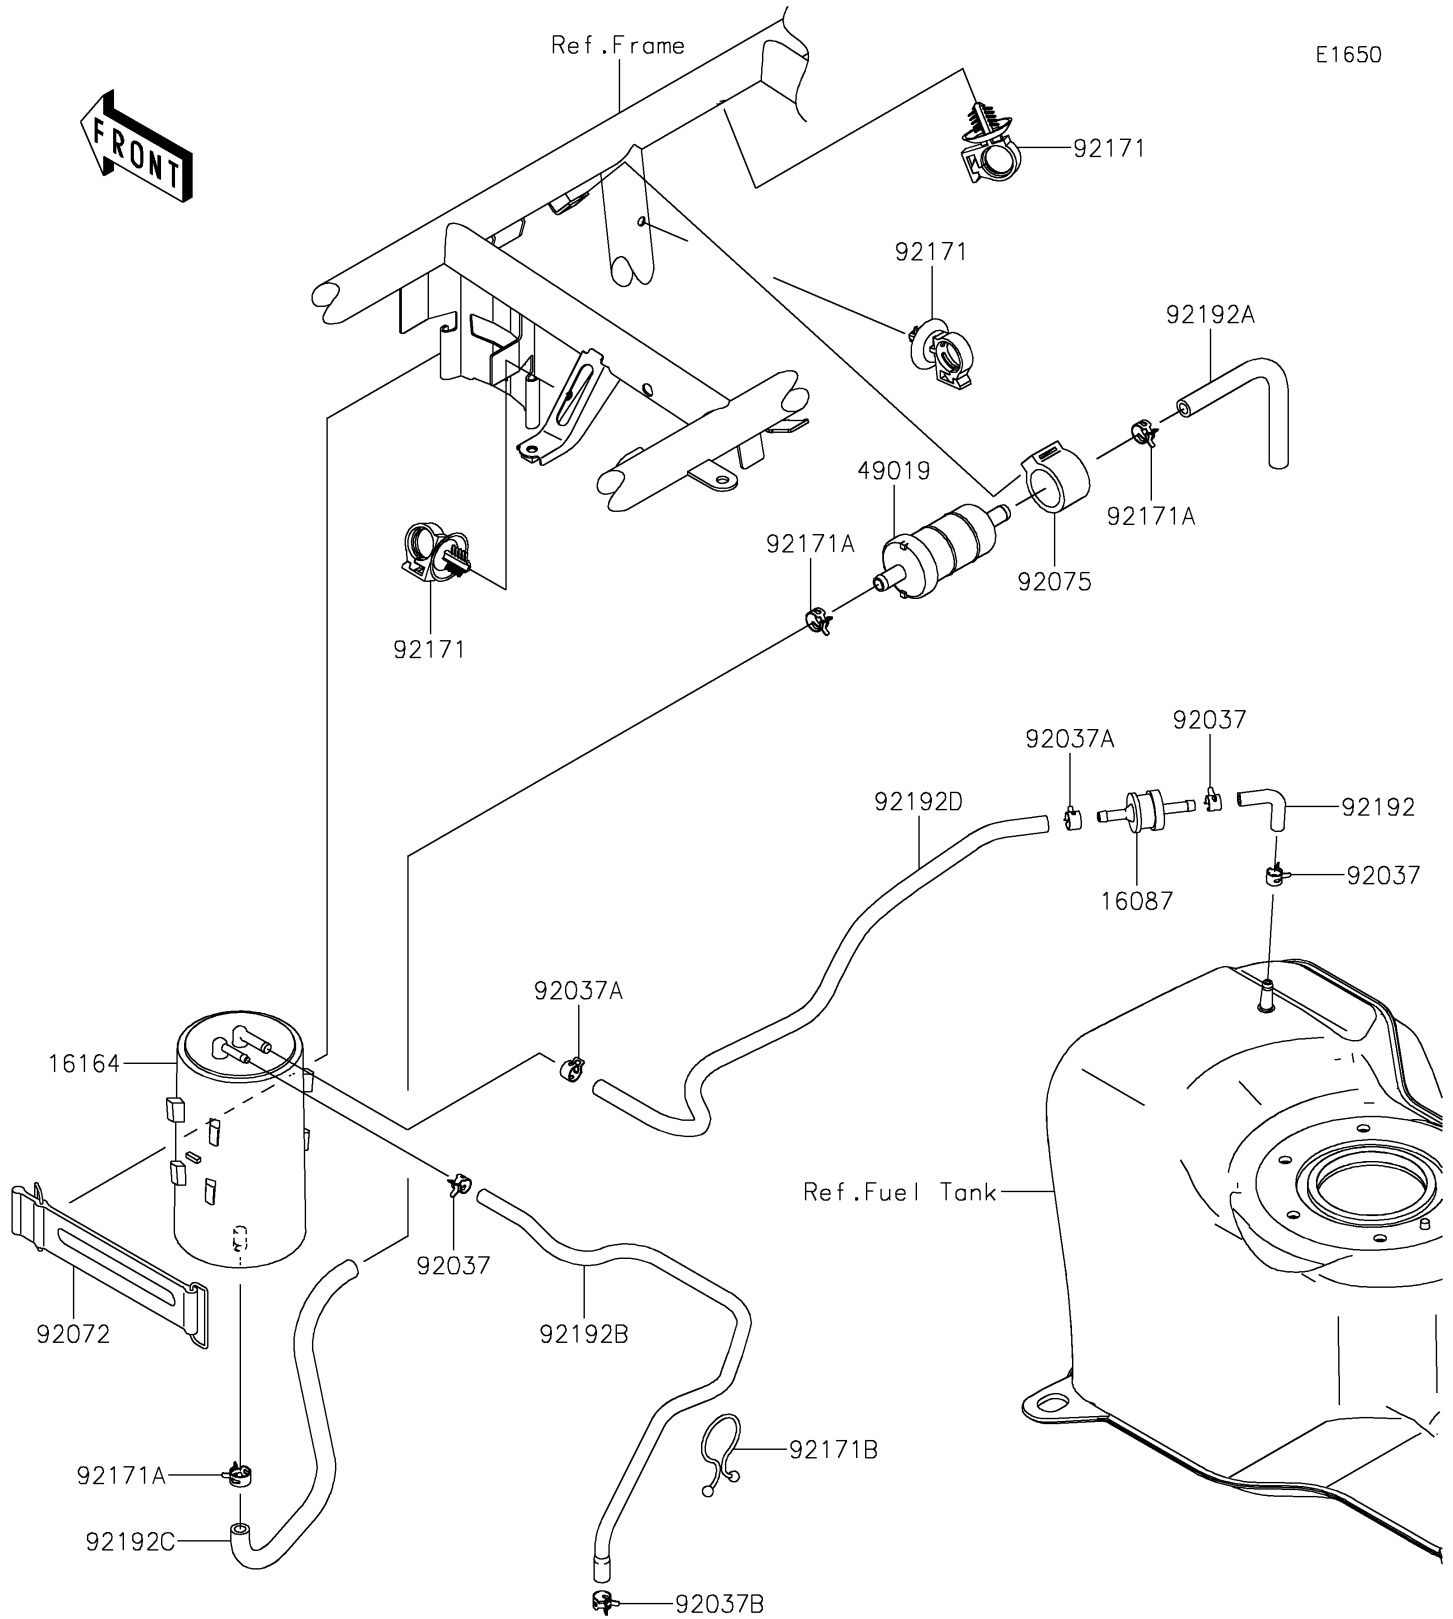

2025 MULE SX™ 4x4 XC PARTS DIAGRAM

Fuel Evaporative System

2025 MULE SX™ 4x4 XC PARTS LIST

Fuel Evaporative System

ITEM NAME	PART NUMBER	QUANTITY
VALVE-CHECK (Ref # 16087)	16087-0008	1
CANISTER (Ref # 16164)	16164-0018	1
FILTER-FUEL (Ref # 49019)	49019-0032	1
CLAMP,TUBE (Ref # 92037)	92037-1461	3
CLAMP,TUBE (Ref # 92037A)	92037-1505	2
CLAMP (Ref # 92037B)	92037-2113	1
BAND,L=168 (Ref # 92072)	92072-1306	1
DAMPER,FUEL FILTER (Ref # 92075)	92075-1853	1
CLAMP (Ref # 92171)	92171-0453	3
CLAMP (Ref # 92171A)	92171-0515	3
CLAMP (Ref # 92171B)	92171-1185	1
TUBE,FUEL TANK-CHECK VALVE (Ref # 92192)	92192-0067	1
TUBE,FILTER-AIR (Ref # 92192A)	92192-0609	1
TUBE,CANISTER-DUCT (Ref # 92192B)	92192-1027	1
TUBE,CANISTER-FILTER (Ref # 92192C)	92192-1639	1
TUBE,VALVE-CANISTER (Ref # 92192D)	92192-1641	1