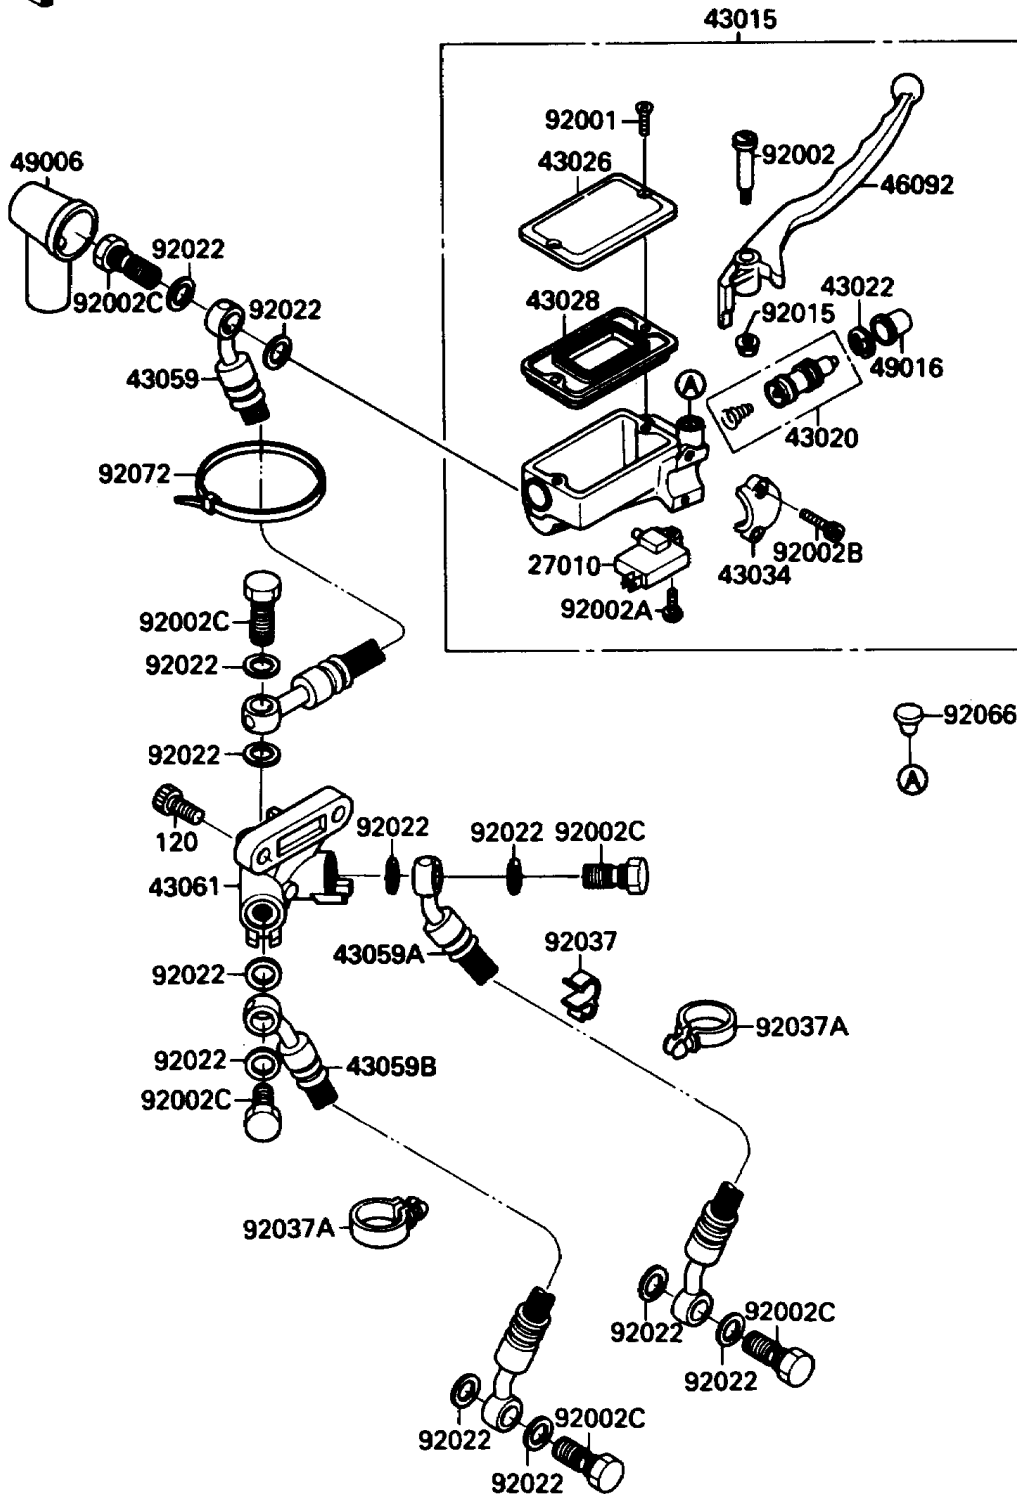

## 1990 Ninja® 750R PARTS DIAGRAM

Front Master Cylinder

F2291

## 1990 Ninja® 750R PARTS LIST

Front Master Cylinder

ITEM NAME	PART NUMBER	QUANTITY
SWITCH,BRAKE (Ref # 27010)	27010-1170	1
CYLINDER-ASSY-MASTER,FR (Ref # 43015)	43015-1301	1
PISTON-COMP-BRAKE,FR (Ref # 43020)	43020-1054	1
STOPPER-BRAKE,PISTON (Ref # 43022)	43022-1010	1
CAP-BRAKE,FR (Ref # 43026)	43026-1052	1
DIAPHRAGM,MASTER CYLINDER (Ref # 43028)	43028-1058	1
HOLDER-BRAKE,MASTER CYLINDER (Ref # 43034)	43034-1053	1
HOSE-BRAKE,FR (Ref # 43059)	43059-1365	1
HOSE-BRAKE,FR (Ref # 43059A)	43059-1366	1
HOSE-BRAKE,FR (Ref # 43059B)	43059-1371	1
JOINT-BRAKE (Ref # 43061)	43061-1062	1
LEVER-GRIP,FRONT BRAKE (Ref # 46092)	46092-1117	1
BOOT,DUST (Ref # 49006)	49006-1040	1
COVER-SEAL,MASTER CYLINDER (Ref # 49016)	49016-1044	1
SCREW,5MM (Ref # 92001)	92001-1727	1
BOLT,LEVER SET (Ref # 92002)	92002-1322	1
BOLT,SCREW,4X12 (Ref # 92002A)	92002-1323	1
BOLT,SOCKET,6X20 (Ref # 92002B)	92002-1324	1
BOLT,OIL,L=23 (Ref # 92002C)	92002-1888	1
NUT,FLANGED,6MM (Ref # 92015)	92015-1233	1
WASHER,10.5X15X1.5 (Ref # 92022)	43067-001	1
CLAMP,HOSE (Ref # 92037)	92037-1249	1
CLAMP,HOSE (Ref # 92037A)	92037-1827	1
PLUG,9.5X8,POLYETHYLENE (Ref # 92066)	92066-1077	1
BAND,L=365 (Ref # 92072)	92072-1197	1
BOLT-SOCKET,6X14 (Ref # 120)	120P0614	1