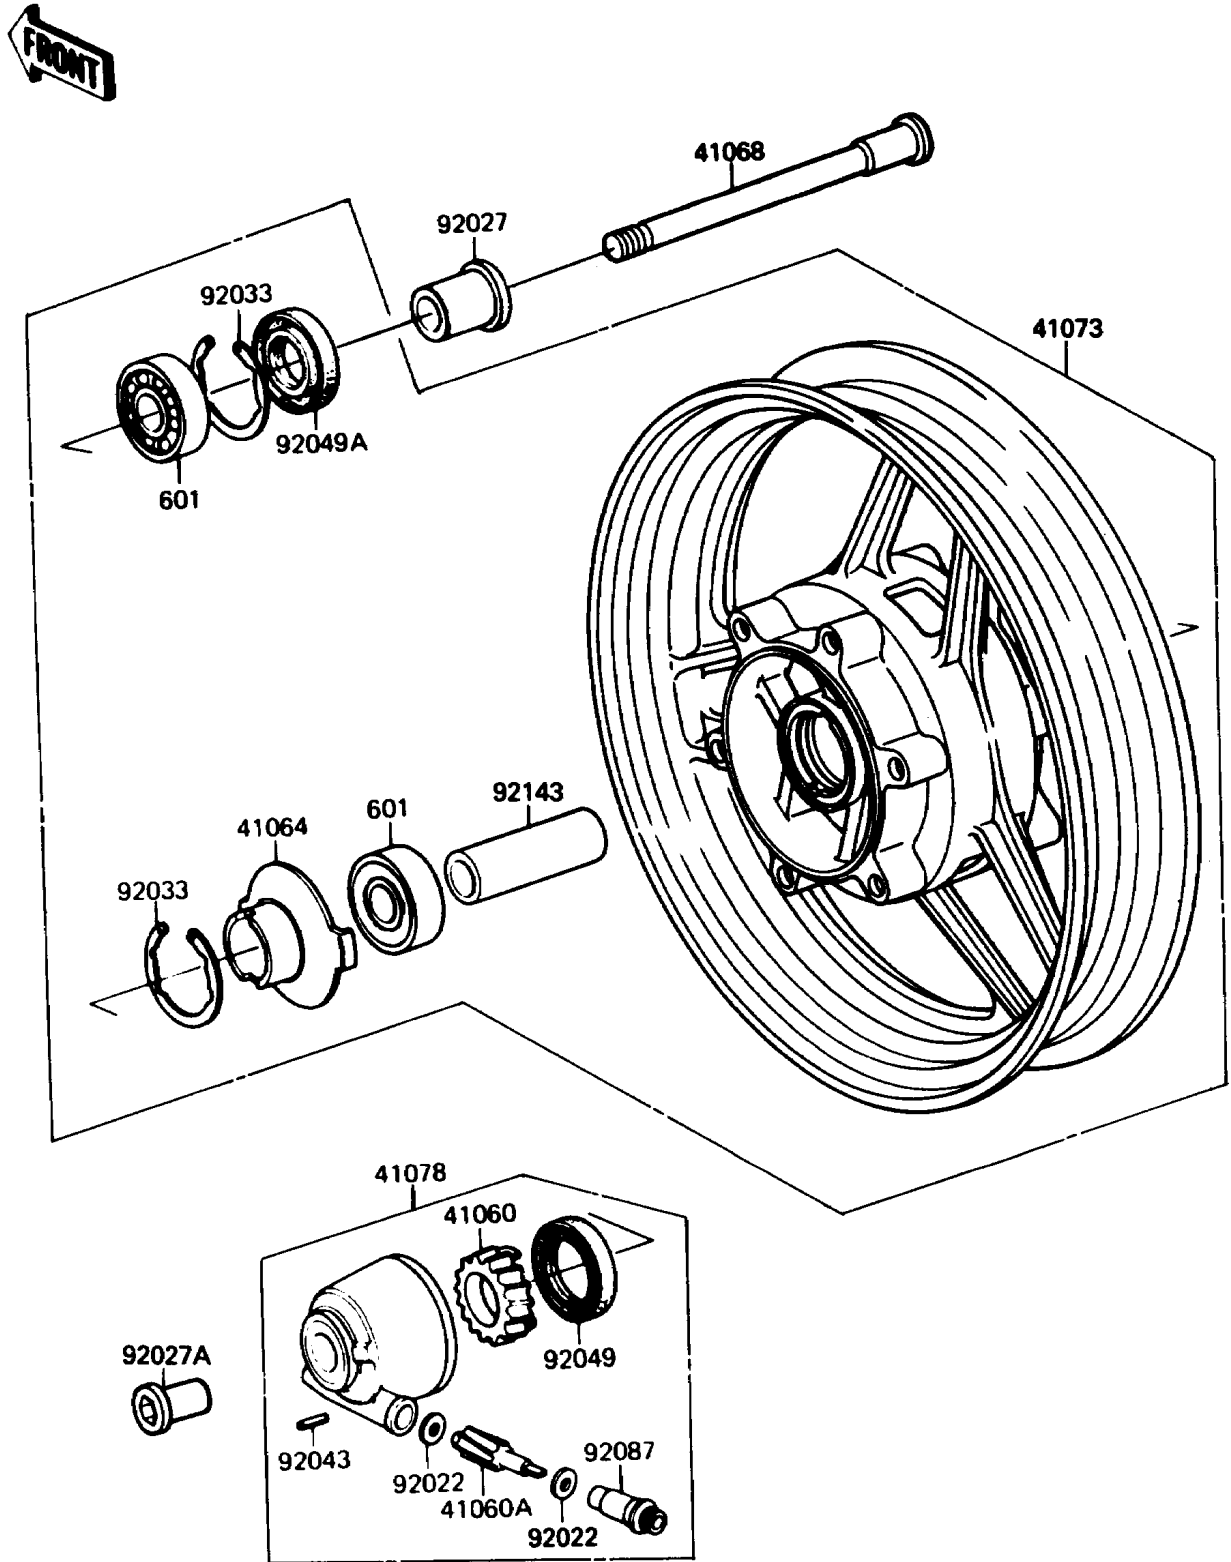

1990 Ninja® 750R PARTS DIAGRAM

Front Wheel

F2230

1990 Ninja® 750R PARTS LIST

Front Wheel

ITEM NAME	PART NUMBER	QUANTITY
GEAR-METER SCREW,24T (Ref # 41060)	41060-1025	1
GEAR-METER SCREW,9T (Ref # 41060A)	41060-1035	1
RECEIVER-SPEEDOMETER (Ref # 41064)	41064-1006	1
AXLE,FR (Ref # 41068)	41068-1233	1
WHEEL-ASSY,FR,SILVER NO.1 (Ref # 41073)	41073-1344-T7	1
CASE-ASSY-METER GEAR (Ref # 41078)	41078-1057	1
WASHER,5.1X9X0.4 (Ref # 92022)	41063-001	1
COLLAR,L=34 (Ref # 92027)	92027-1118	1
COLLAR,FR AXLE,L=36.5 (Ref # 92027A)	92027-1726	1
RING-SNAP,42MM (Ref # 92033)	92033-1041	1
PIN,SPRING (Ref # 92043)	41082-001	1
SEAL-OIL,BJN30427-C3 (Ref # 92049)	92049-1057	1
SEAL-OIL,BJN22425 (Ref # 92049A)	92049-1058	1
BUSHING-METER GEAR (Ref # 92087)	92087-1002	1
COLLAR,15.2X22X67 (Ref # 92143)	92143-1033	1
BEARING-BALL,#6302UG (Ref # 601)	601B6302UG	1