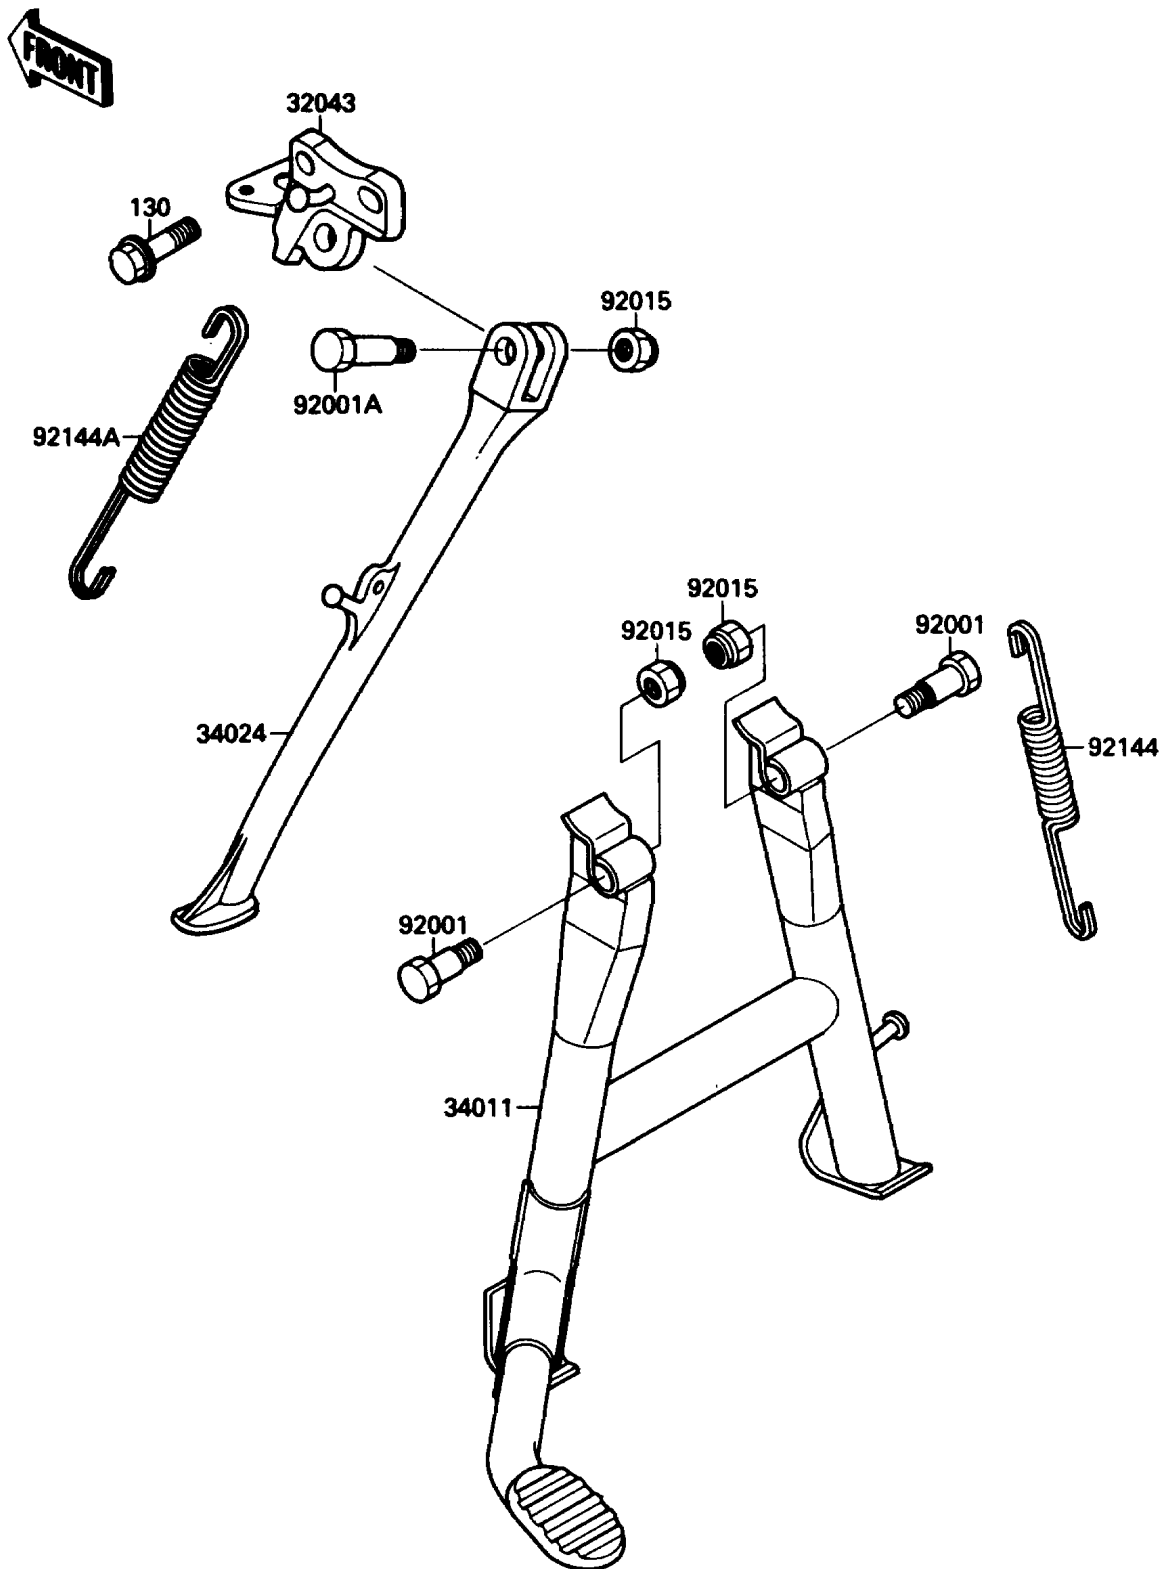

1990 Ninja® 750R PARTS DIAGRAM

Stand(s)

F2190

1990 Ninja® 750R PARTS LIST

Stand(s)

ITEM NAME	PART NUMBER	QUANTITY
BRACKET-STAND,SIDE (Ref # 32043)	32043-1310	1
STAND-CENTER (Ref # 34011)	34011-1137	1
STAND-SIDE (Ref # 34024)	34024-1214	1
BOLT,CENTER STAND (Ref # 92001)	92001-1214	1
BOLT,SIDE STAND (Ref # 92001A)	92001-1788	1
NUT,LOCK,10MM,BLACK (Ref # 92015)	92015-1188	1
SPRING,CENTER STAND (Ref # 92144)	92144-1098	1
SPRING,SIDE STAND (Ref # 92144A)	92144-1127	1
BOLT-FLANGED,10X30,BLACK (Ref # 130)	130S1030	1