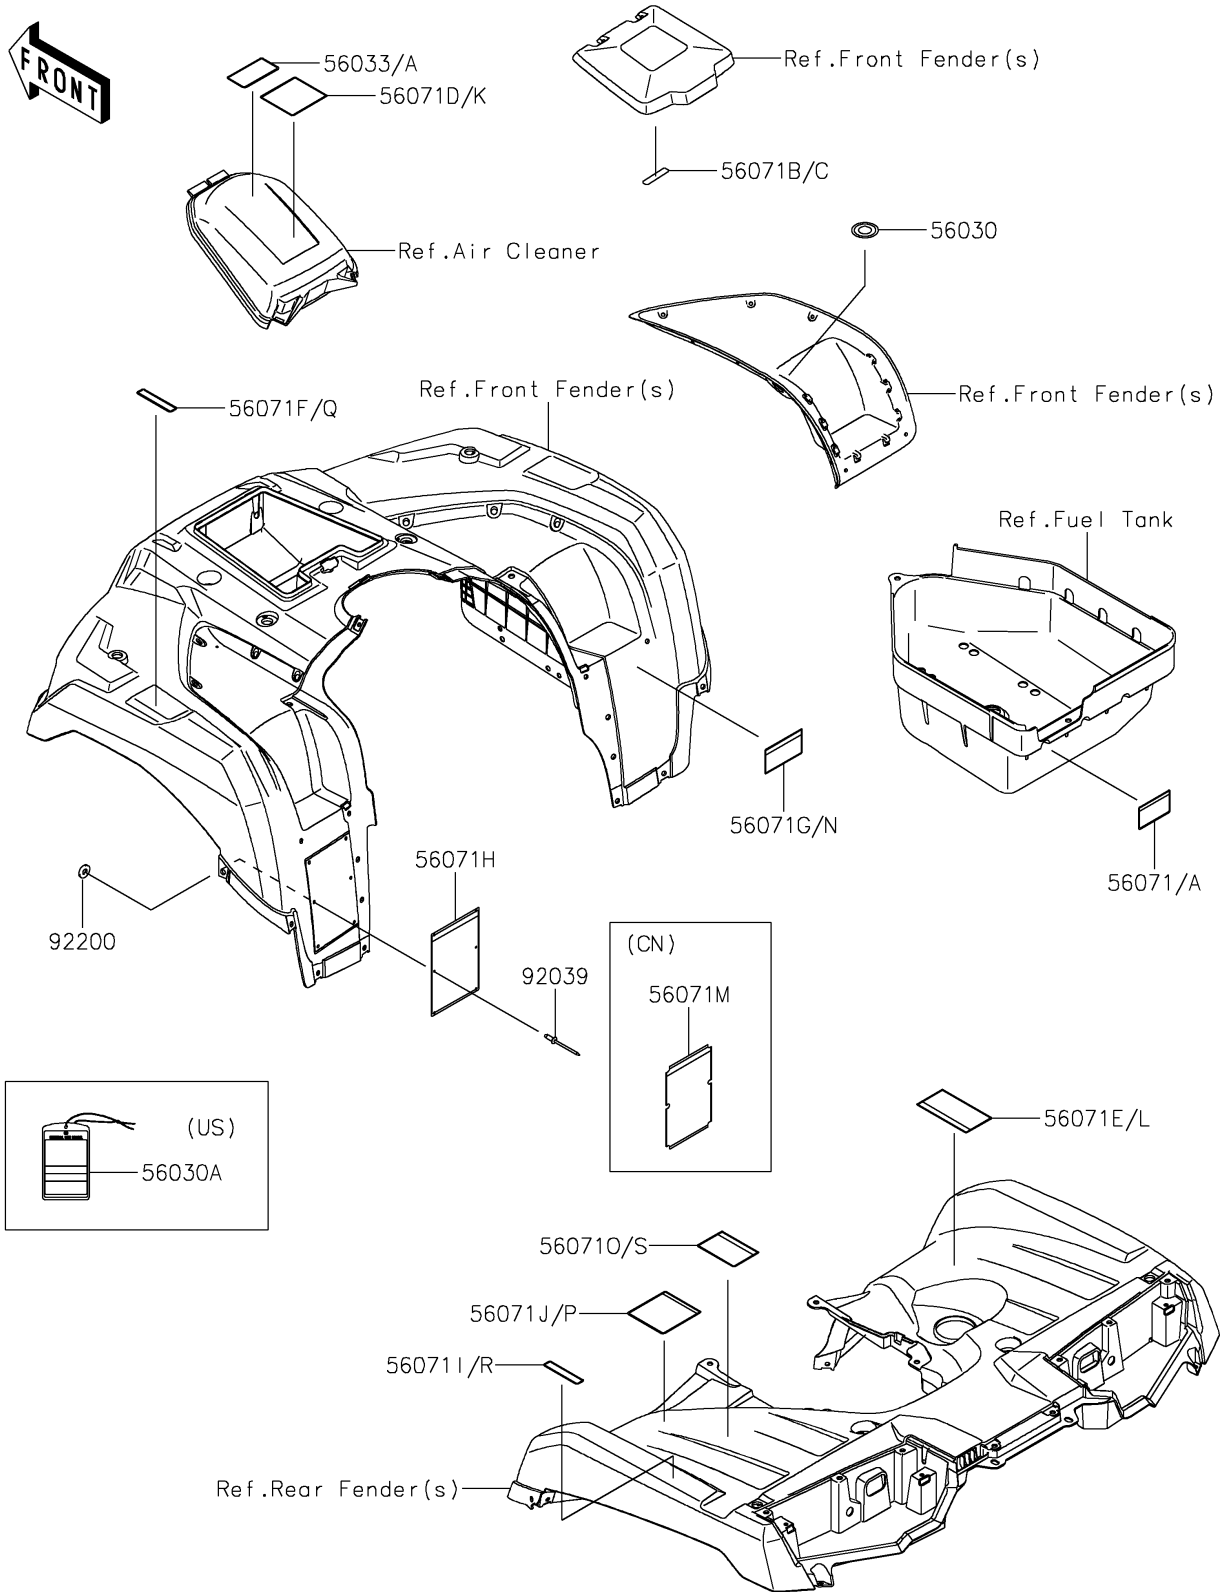

2024 BRUTE FORCE® 750 LE EPS CAMO PARTS DIAGRAM

Labels

F2860

2024 BRUTE FORCE® 750 LE EPS CAMO PARTS LIST

Labels

ITEM NAME	PART NUMBER	QUANTITY
LABEL,IGNITION SWITCH (Ref # 56030)	56030-0018	1
LABEL-MANUAL,AIR CLEANER (Ref # 56033)	56033-1504	1
LABEL-WARNING,TOWING (Ref # 56071)	56071-0079	1
LABEL-WARNING,STORAGE (Ref # 56071B)	56071-0199	1
LABEL-WARNING,UNDER 16 (Ref # 56071D)	56071-1232	1
LABEL-WARNING,DRIVE BELT (Ref # 56071E)	56071-1233	1
LABEL-WARNING,MAX LOAD 40KG (Ref # 56071F)	56071-1234	1
LABEL-WARNING,SHIFT LEVER (Ref # 56071G)	56071-1236	1
LABEL-WARNING,SERIOUS INJURY (Ref # 56071H)	56071-1237	1
LABEL-WARNING,MAXIMUM LOAD (Ref # 56071I)	56071-1238	1
LABEL-WARNING,TIRE&LOAD (Ref # 56071J)	56071-1239	1
LABEL-WARNING,NO PASSENGER (Ref # 56071S)	56071-1257	1
RIVET,3.2X8 (Ref # 92039)	92039-3763	6
WASHER,3.5X8X1 (Ref # 92200)	92200-1251	6