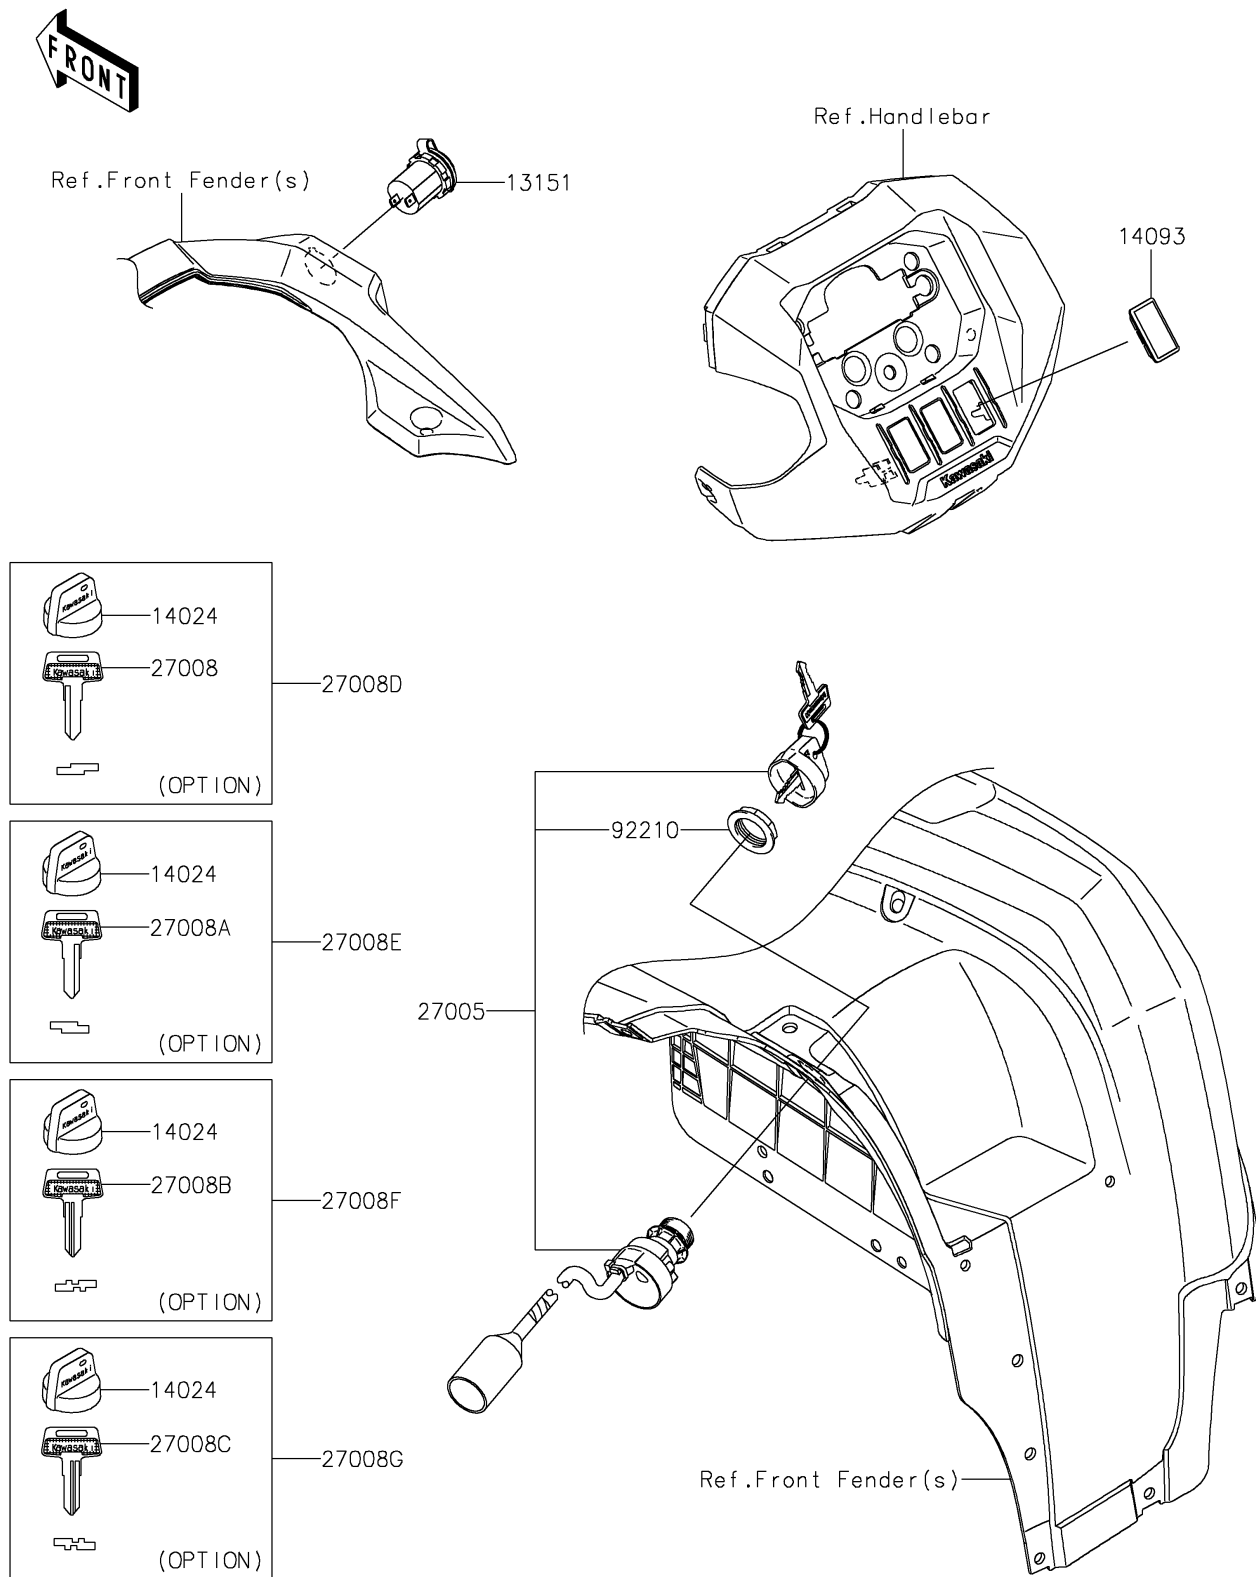

2025 BRUTE FORCE® 750 LE EPS CAMO

PARTS DIAGRAM

Ignition Switch

F2770

2025 BRUTE FORCE® 750 LE EPS CAMO

Kawasaki
Let the Good Times Roll®

PARTS LIST

Ignition Switch

ITEM NAME	PART NUMBER	QUANTITY
SWITCH-COMP,OUTLET,12V (Ref # 13151)	13151-0556	1
COVER,KEY (Ref # 14024)	14024-1551	4
COVER,SWITCH (Ref # 14093)	14093-1202	1
SWITCH-ASSY-IGNITION (Ref # 27005)	27005-0019	1
KEY-LOCK,BLANK (Ref # 27008)	27008-1041	1
KEY-LOCK,BLANK (Ref # 27008A)	27008-1042	1
KEY-LOCK,BLANK (Ref # 27008B)	27008-1043	1
KEY-LOCK,BLANK (Ref # 27008C)	27008-1044	1
KEY-LOCK,BLANK,W/COVER (Ref # 27008D)	27008-1132	1
KEY-LOCK,BLANK,W/COVER (Ref # 27008E)	27008-1133	1
KEY-LOCK,BLANK,W/COVER (Ref # 27008F)	27008-1134	1
KEY-LOCK,BLANK,W/COVER (Ref # 27008G)	27008-1135	1
NUT,IGNITION SWITCH (Ref # 92210)	92210-1109	1