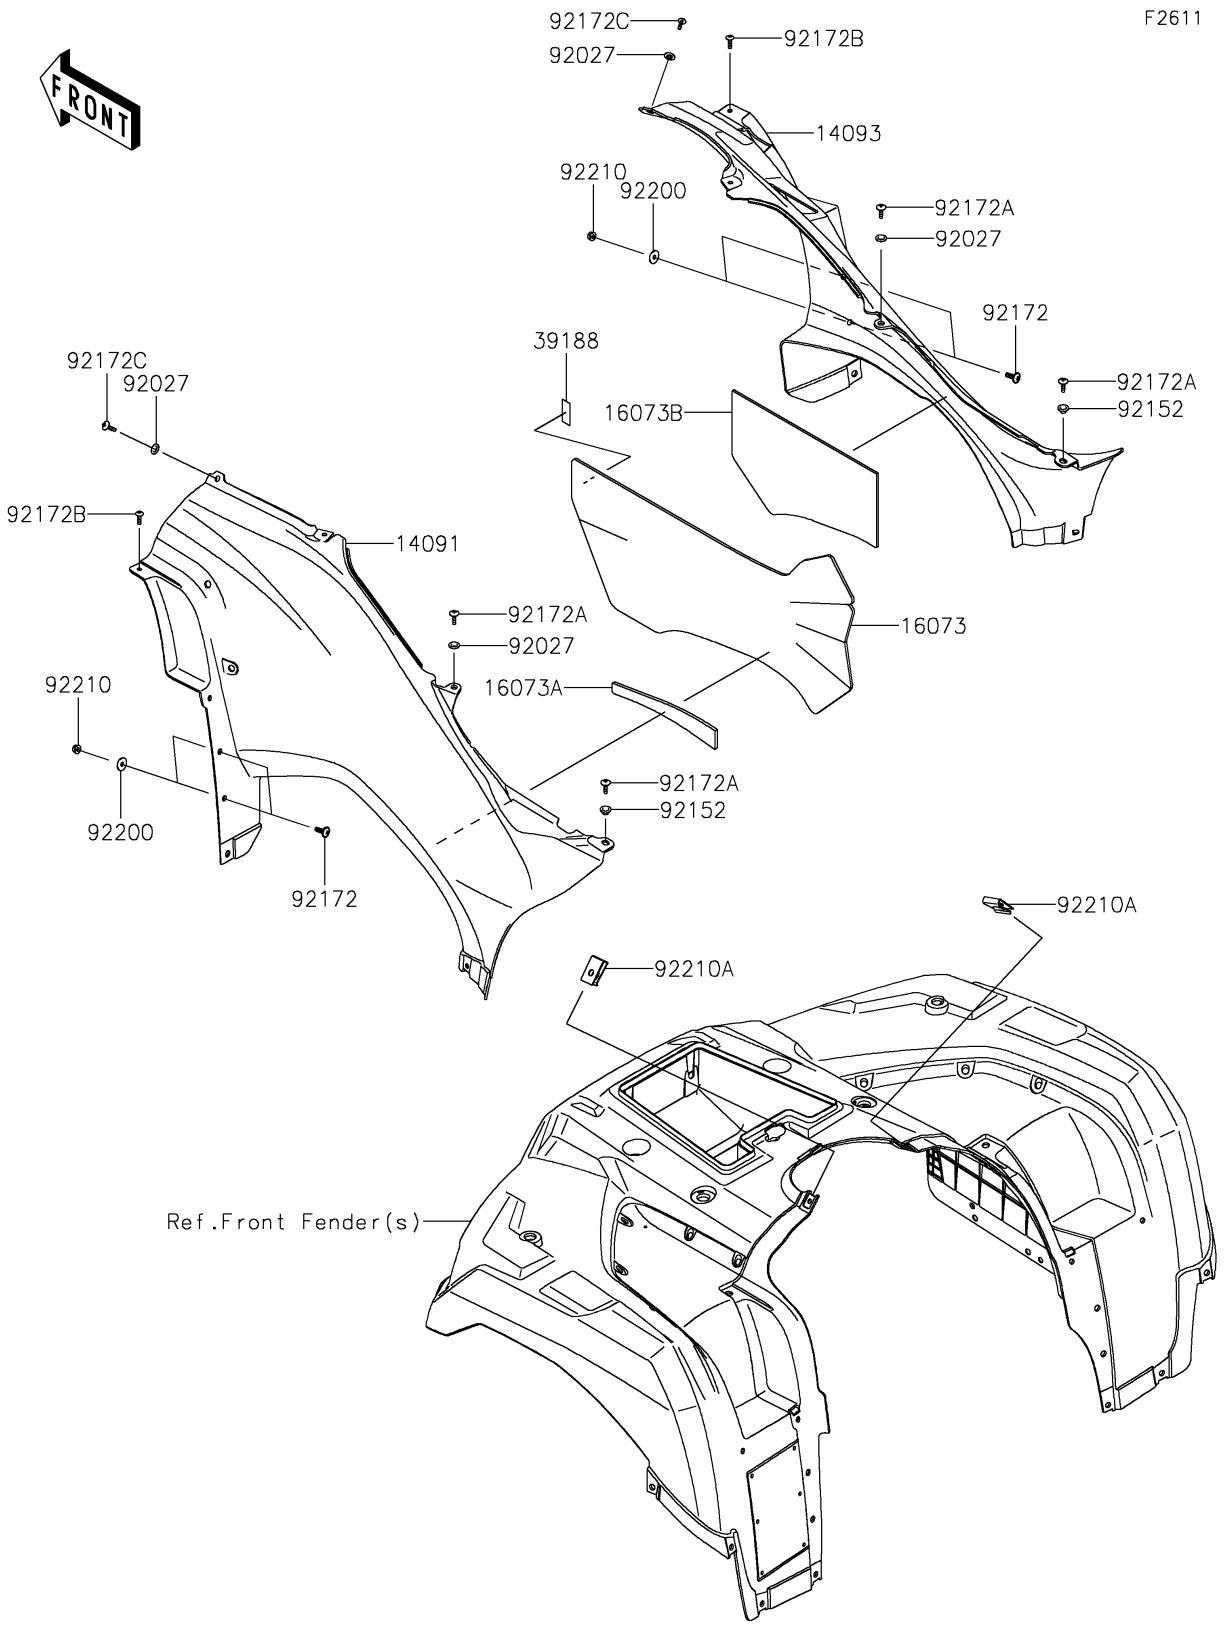

2024 BRUTE FORCE® 750 LE EPS CAMO PARTS DIAGRAM

Side Covers

F2611

2024 BRUTE FORCE® 750 LE EPS CAMO PARTS LIST

Side Covers

ITEM NAME	PART NUMBER	QUANTITY
COVER,SIDE,LH,CAMOUFLAGE (Ref # 14091)	14091-0312-72X	1
COVER,SIDE,RH,CAMOUFLAGE (Ref # 14093)	14093-1546-72X	1
INSULATOR,SIDE COVER,LH (Ref # 16073)	16073-0723	1
INSULATOR,SIDE COVER,OVERLAP (Ref # 16073A)	16073-0807	1
INSULATOR,SIDE COVER,RH (Ref # 16073B)	16073-0808	1
TAPE,20X50 (Ref # 39188)	39188-0601	1
COLLAR (Ref # 92027)	92027-4020	4
COLLAR,6.3X8.3X7.2 (Ref # 92152)	92152-1865	2
SCREW,6X18 (Ref # 92172)	92172-0002	4
SCREW,6X16 (Ref # 92172A)	92172-0236	4
SCREW,5X18 (Ref # 92172B)	92172-0428	2
SCREW,TAPPING,6X20 (Ref # 92172C)	92172-0883	2
WASHER,6.5X20X1.6 (Ref # 92200)	92200-0283	4
NUT,LOCK,FLANGED,6MM (Ref # 92210)	92210-0303	4
NUT,LEAF SPRING,6MM (Ref # 92210A)	92210-0624	2