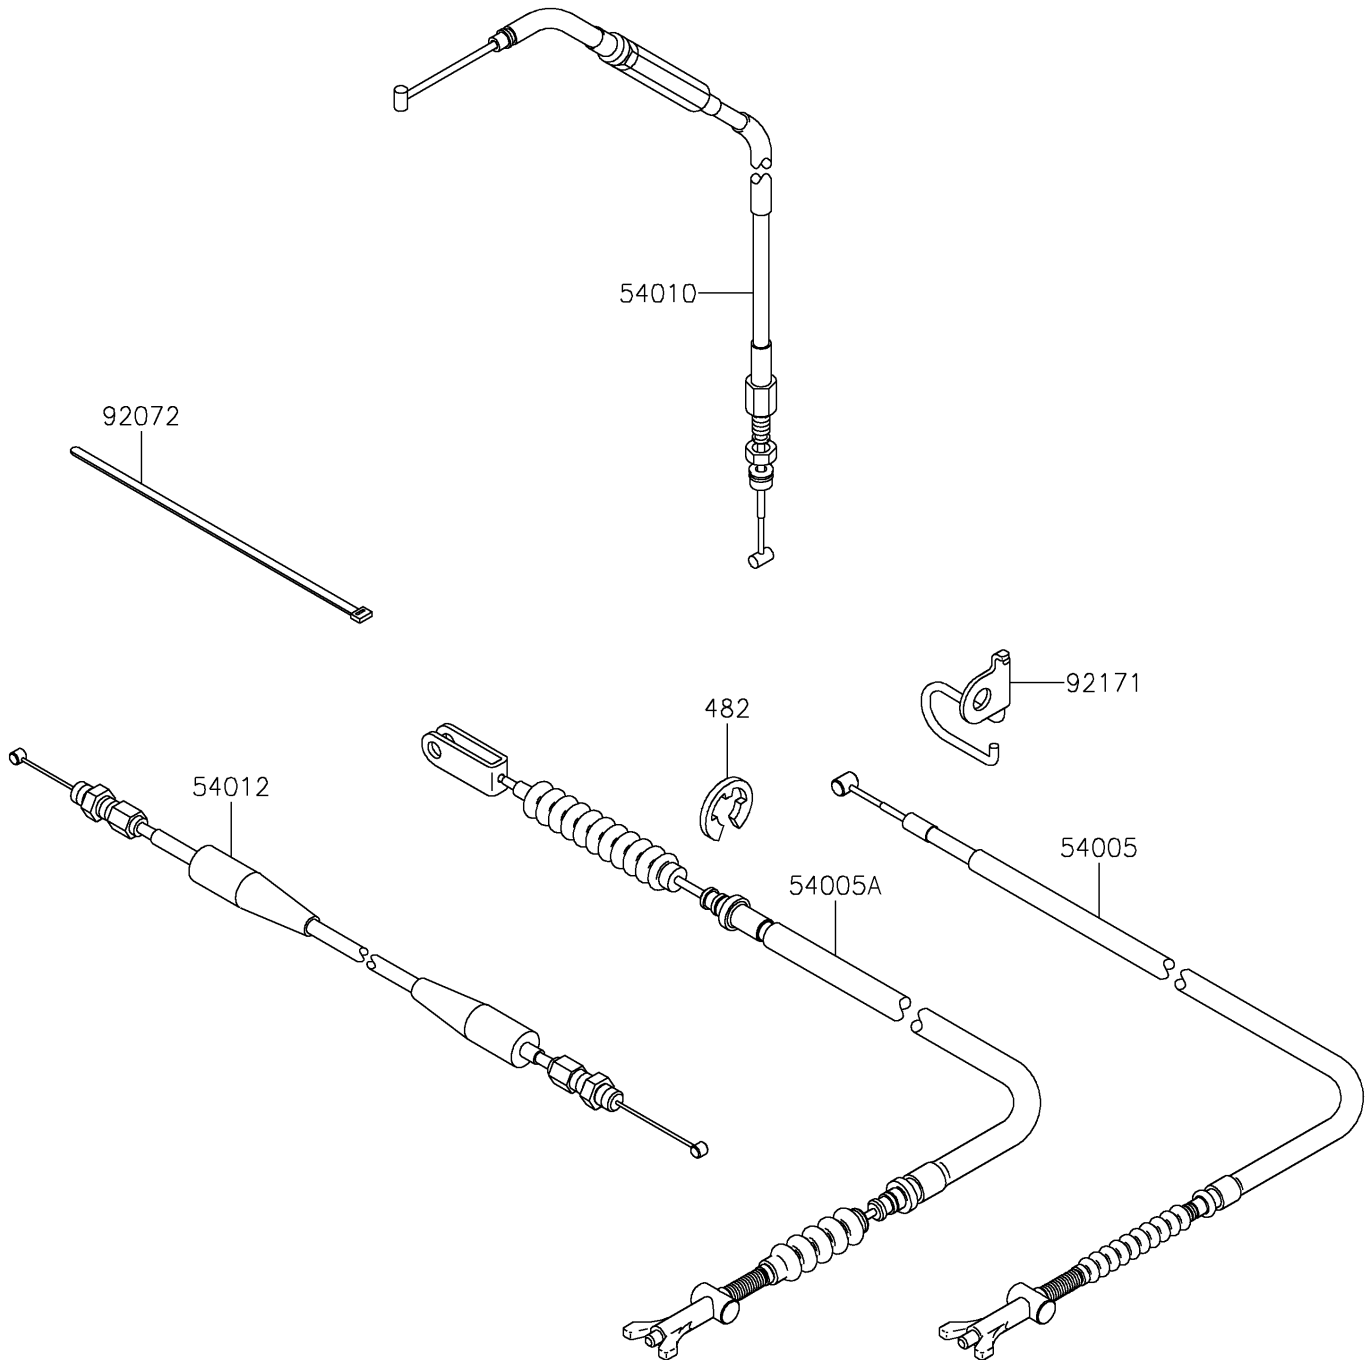

2024 BRUTE FORCE® 750 LE EPS CAMO PARTS DIAGRAM

Cables

F2540

2024 BRUTE FORCE® 750 LE EPS CAMO PARTS LIST

Cables

ITEM NAME	PART NUMBER	QUANTITY
CABLE-BRAKE,PARKING (Ref # 54005)	54005-0017	1
CABLE-BRAKE,FOOT (Ref # 54005A)	54005-0018	1
CABLE,FRONT DIFF LOCK (Ref # 54010)	54010-0570	1
CABLE-THROTTLE (Ref # 54012)	54012-0709	1
BAND,L=188 (Ref # 92072)	92072-1239	3
CLAMP,BRAKE CABLE (Ref # 92171)	92171-0228	1
CIRCLIP-TYPE-E,8MM (Ref # 482)	482EA8000	1