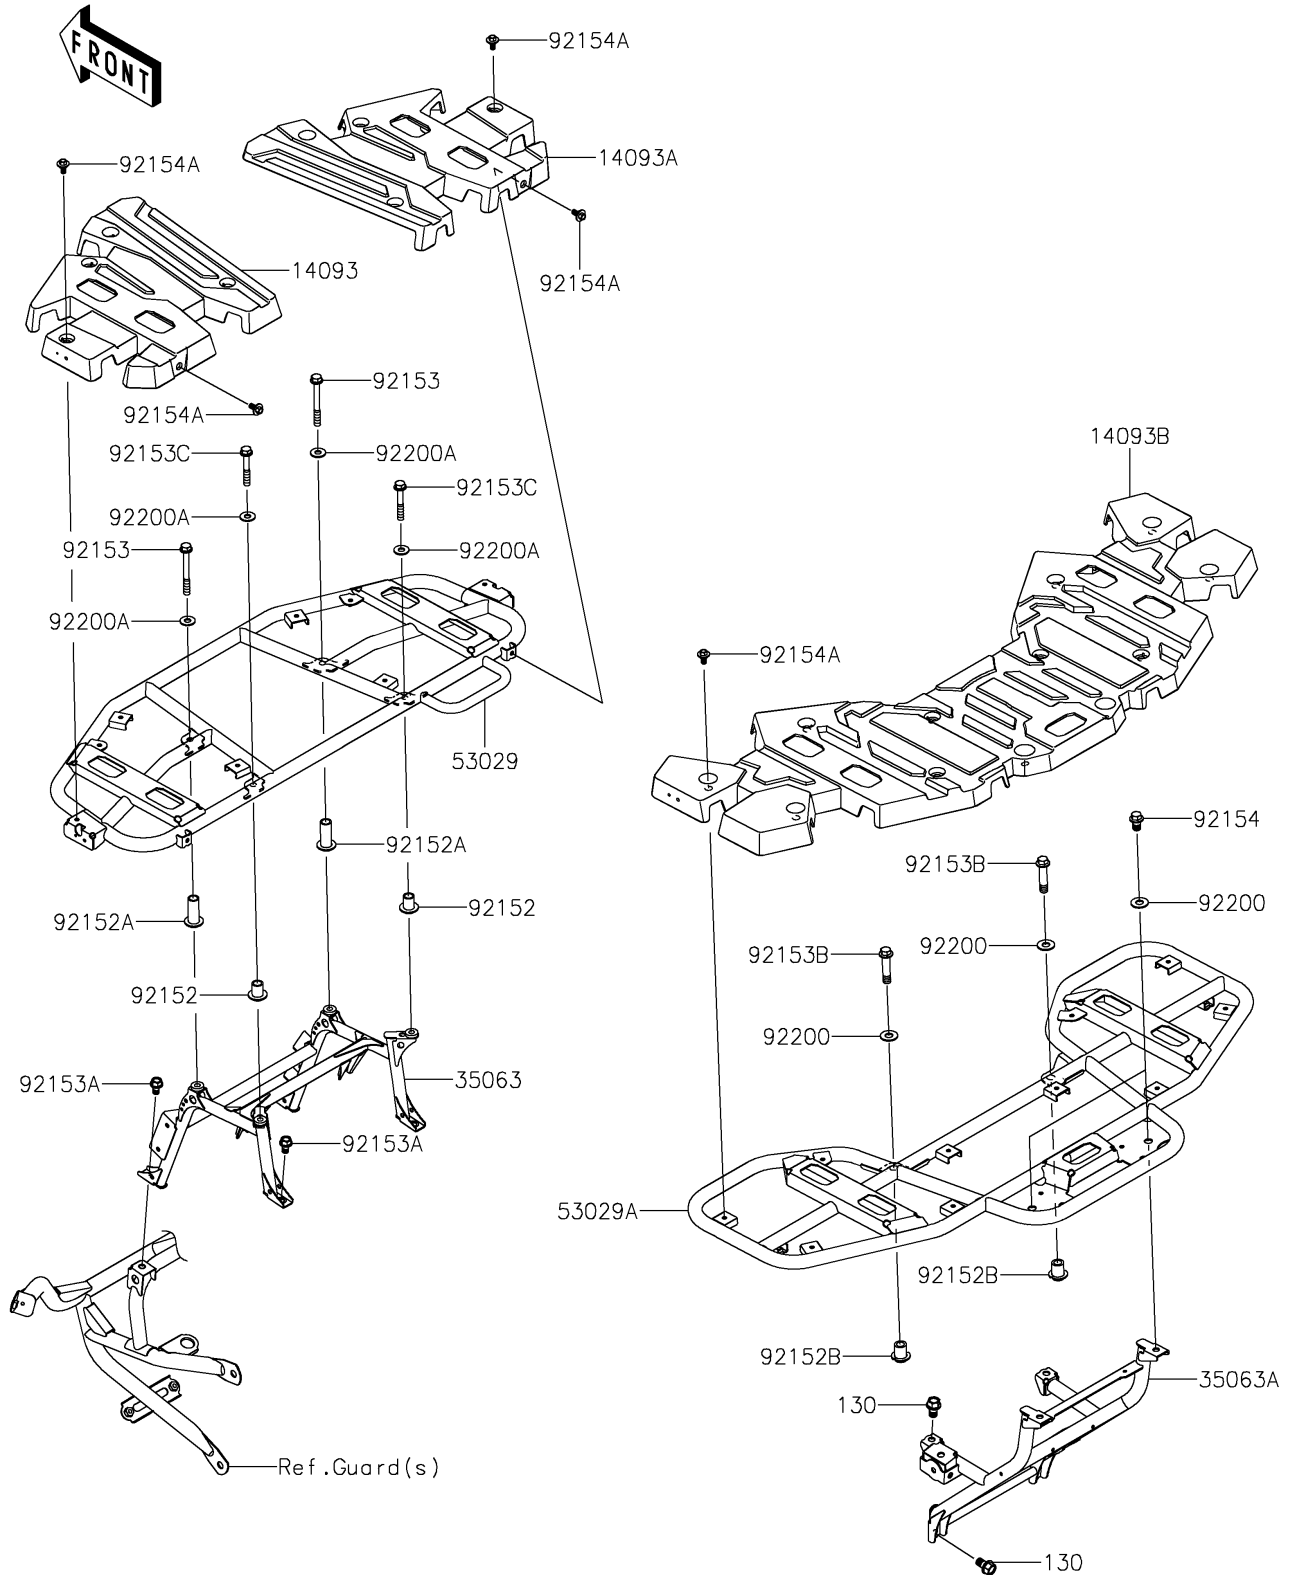

2024 BRUTE FORCE® 750 LE EPS CAMO PARTS DIAGRAM

Carrier(s)

F2520

2024 BRUTE FORCE® 750 LE EPS CAMO PARTS LIST

Carrier(s)

ITEM NAME	PART NUMBER	QUANTITY
COVER,FR CARRIER,LH (Ref # 14093)	14093-1510	1
COVER,FR CARRIER,RH (Ref # 14093A)	14093-1511	1
COVER,RR CARRIER (Ref # 14093B)	14093-1512	1
STAY,FR CARRIER (Ref # 35063)	35063-1600	1
STAY,RR CARRIER (Ref # 35063A)	35063-1601	1
CARRIER,FR,T.BLACK (Ref # 53029)	53029-0385-388	1
CARRIER,RR,T.BLACK (Ref # 53029A)	53029-0386-388	1
COLLAR (Ref # 92152)	92152-0823	2
COLLAR (Ref # 92152A)	92152-0896	2
COLLAR (Ref # 92152B)	92152-0897	2
BOLT,FLANGED,8X70 (Ref # 92153)	92153-0748	2
BOLT,FLANGED,8X14 (Ref # 92153A)	92153-0931	4
BOLT,FLANGED,10X44 (Ref # 92153B)	92153-1374	2
BOLT,FLANGED,8X50 (Ref # 92153C)	92153-1755	2
BOLT,FLANGED,10X16 (Ref # 92154)	92154-0916	2
BOLT,FLANGED,6X9 (Ref # 92154A)	92154-7185	22
WASHER,10.3X23X1.6 (Ref # 92200)	92200-0724	4
WASHER,8.5X20X1.6 (Ref # 92200A)	92200-0774	4
BOLT-FLANGED,10X16 (Ref # 130)	130CA1016	4