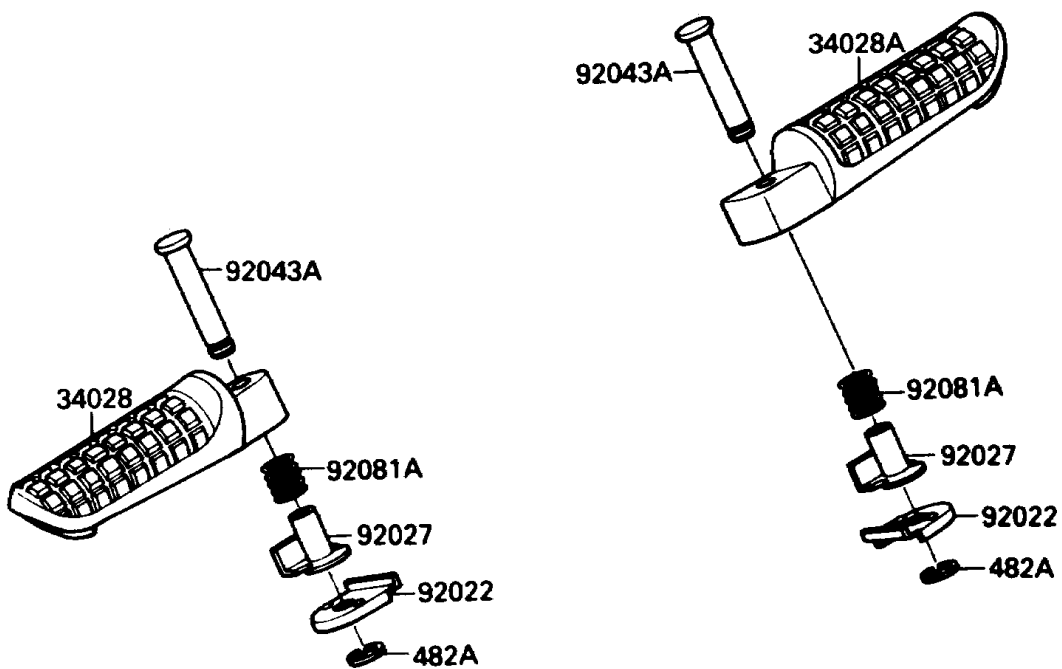

1990 Ninja® 750R PARTS DIAGRAM

Footrests

F2160

1990 Ninja® 750R PARTS LIST

Footrests

ITEM NAME	PART NUMBER	QUANTITY
STEP,RR,LH (Ref # 34028)	34028-1191	1
STEP,RR,RH (Ref # 34028A)	34028-1192	1
STEP,FR,LH (Ref # 34028B)	34028-1208	1
STEP,FR,RH (Ref # 34028C)	34028-1209	1
BOLT,6X10 (Ref # 92001)	92001-1905	1
WASHER,STEP,RR (Ref # 92022)	92022-1507	1
COLLAR,STEP (Ref # 92027)	92027-1732	1
PIN,12X42.5 (Ref # 92043)	92043-1145	1
PIN,6X38.5 (Ref # 92043A)	92043-1238	1
SPRING,STEP RETURN (Ref # 92081)	92081-1587	1
SPRING,STEP,RR (Ref # 92081A)	92081-1612	1
SPRING,STEP,FR (Ref # 92081B)	92081-1733	1
CIRCLIP-TYPE-E,10MM (Ref # 482)	482L0100	1
CIRCLIP-TYPE-E,5MM (Ref # 482A)	482L5000	1