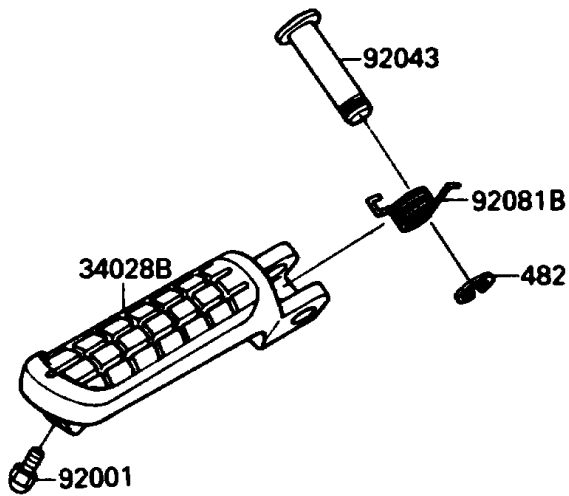

1990 Ninja® 750R PARTS DIAGRAM

Footrests

F2160

1990 Ninja® 750R PARTS LIST

Footrests

ITEM NAME	PART NUMBER	QUANTITY
STEP,RR,LH (Ref # 34028)	34028-1191	1
STEP,RR,RH (Ref # 34028A)	34028-1192	1
STEP,FR,LH (Ref # 34028B)	34028-1208	1
STEP,FR,RH (Ref # 34028C)	34028-1209	1
BOLT,6X10 (Ref # 92001)	92001-1905	1
WASHER,STEP,RR (Ref # 92022)	92022-1507	1
COLLAR,STEP (Ref # 92027)	92027-1732	1
PIN,12X42.5 (Ref # 92043)	92043-1145	1
PIN,6X38.5 (Ref # 92043A)	92043-1238	1
SPRING,STEP RETURN (Ref # 92081)	92081-1587	1
SPRING,STEP,RR (Ref # 92081A)	92081-1612	1
SPRING,STEP,FR (Ref # 92081B)	92081-1733	1
CIRCLIP-TYPE-E,10MM (Ref # 482)	482L0100	1
CIRCLIP-TYPE-E,5MM (Ref # 482A)	482L5000	1