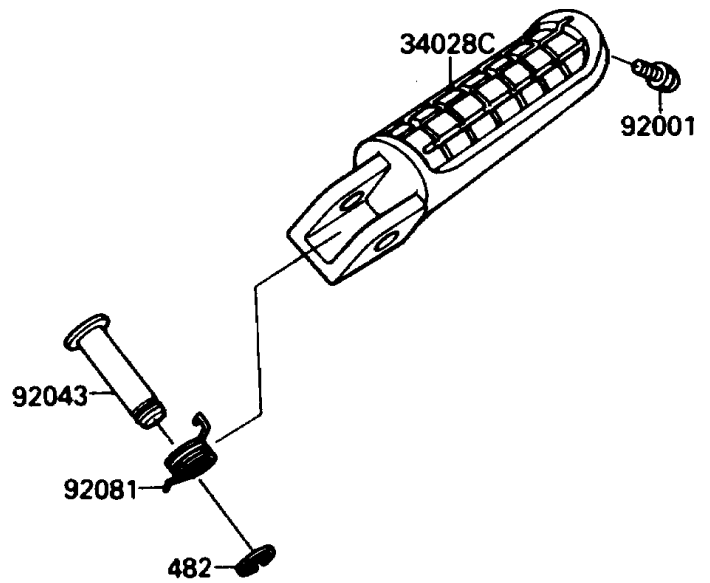

1990 Ninja® 750R PARTS DIAGRAM

Footrests

F2160

1990 Ninja® 750R PARTS LIST

Footrests

ITEM NAME	PART NUMBER	QUANTITY
STEP,RR,LH (Ref # 34028)	34028-1191	1
STEP,RR,RH (Ref # 34028A)	34028-1192	1
STEP,FR,LH (Ref # 34028B)	34028-1208	1
STEP,FR,RH (Ref # 34028C)	34028-1209	1
BOLT,6X10 (Ref # 92001)	92001-1905	1
WASHER,STEP,RR (Ref # 92022)	92022-1507	1
COLLAR,STEP (Ref # 92027)	92027-1732	1
PIN,12X42.5 (Ref # 92043)	92043-1145	1
PIN,6X38.5 (Ref # 92043A)	92043-1238	1
SPRING,STEP RETURN (Ref # 92081)	92081-1587	1
SPRING,STEP,RR (Ref # 92081A)	92081-1612	1
SPRING,STEP,FR (Ref # 92081B)	92081-1733	1
CIRCLIP-TYPE-E,10MM (Ref # 482)	482L0100	1
CIRCLIP-TYPE-E,5MM (Ref # 482A)	482L5000	1