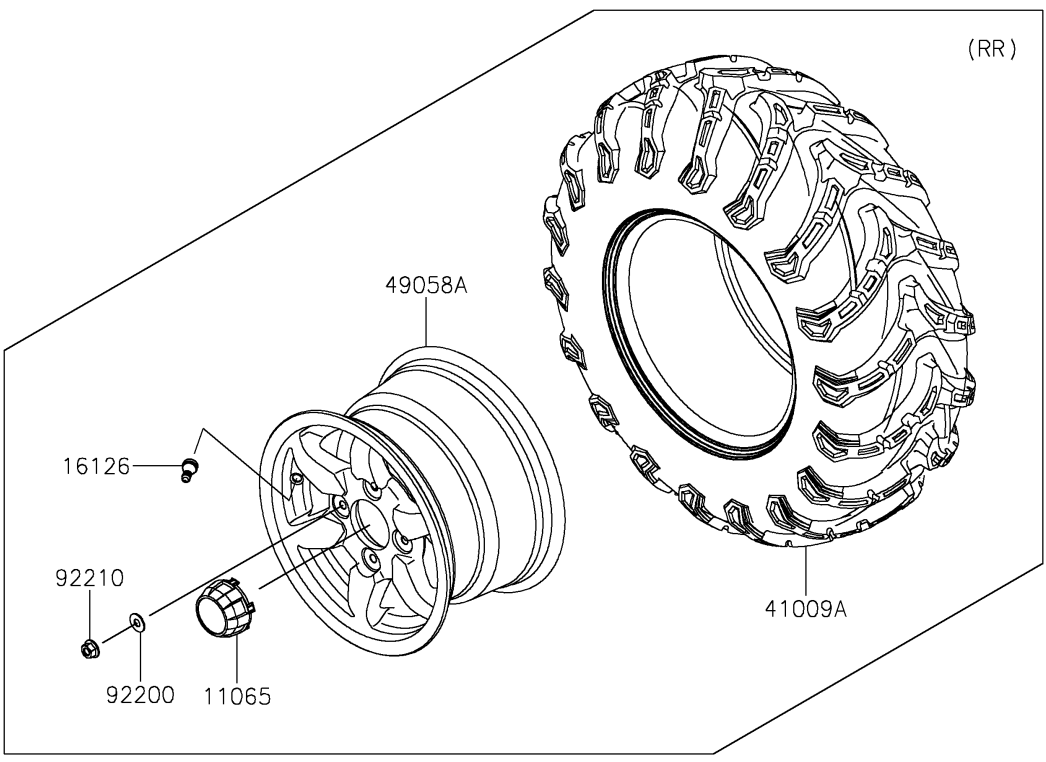

# 2024 BRUTE FORCE® 750 LE EPS CAMO PARTS DIAGRAM

Wheels/Tires

F2210

## 2024 BRUTE FORCE® 750 LE EPS CAMO PARTS LIST

### Wheels/Tires

ITEM NAME	PART NUMBER	QUANTITY
CAP,WHEEL,F.BLACK (Ref # 11065)	11065-0893-6Z	4
VALVE (Ref # 16126)	16126-4001	4
TIRE,FR,AT25X8-12 (Ref # 41009)	41009-0952	2
TIRE,RR,AT25X10-12 (Ref # 41009A)	41009-0953	2
WHEEL,FR,12X6.0AT,F.S.BLACK (Ref # 49058)	49058-0796-397	2
WHEEL,RR,12X7.5AT,F.S.BLACK (Ref # 49058A)	49058-0797-397	2
WASHER,10.5X25X1.6 (Ref # 92200)	92200-1595	16
NUT,FLANGED,10MM (Ref # 92210)	92210-1325	16