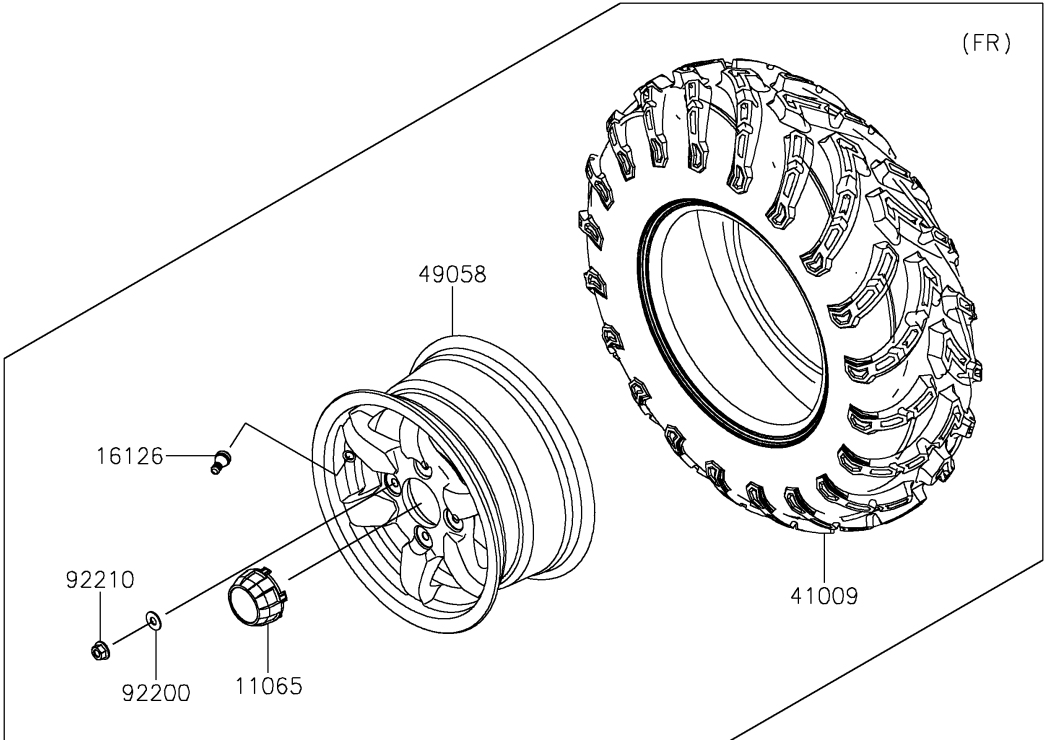

# 2024 BRUTE FORCE® 750 LE EPS CAMO PARTS DIAGRAM

Wheels/Tires

F2210

## 2024 BRUTE FORCE® 750 LE EPS CAMO PARTS LIST

### Wheels/Tires

ITEM NAME	PART NUMBER	QUANTITY
CAP,WHEEL,F.BLACK (Ref # 11065)	11065-0893-6Z	4
VALVE (Ref # 16126)	16126-4001	4
TIRE,FR,AT25X8-12 (Ref # 41009)	41009-0952	2
TIRE,RR,AT25X10-12 (Ref # 41009A)	41009-0953	2
WHEEL,FR,12X6.0AT,F.S.BLACK (Ref # 49058)	49058-0796-397	2
WHEEL,RR,12X7.5AT,F.S.BLACK (Ref # 49058A)	49058-0797-397	2
WASHER,10.5X25X1.6 (Ref # 92200)	92200-1595	16
NUT,FLANGED,10MM (Ref # 92210)	92210-1325	16