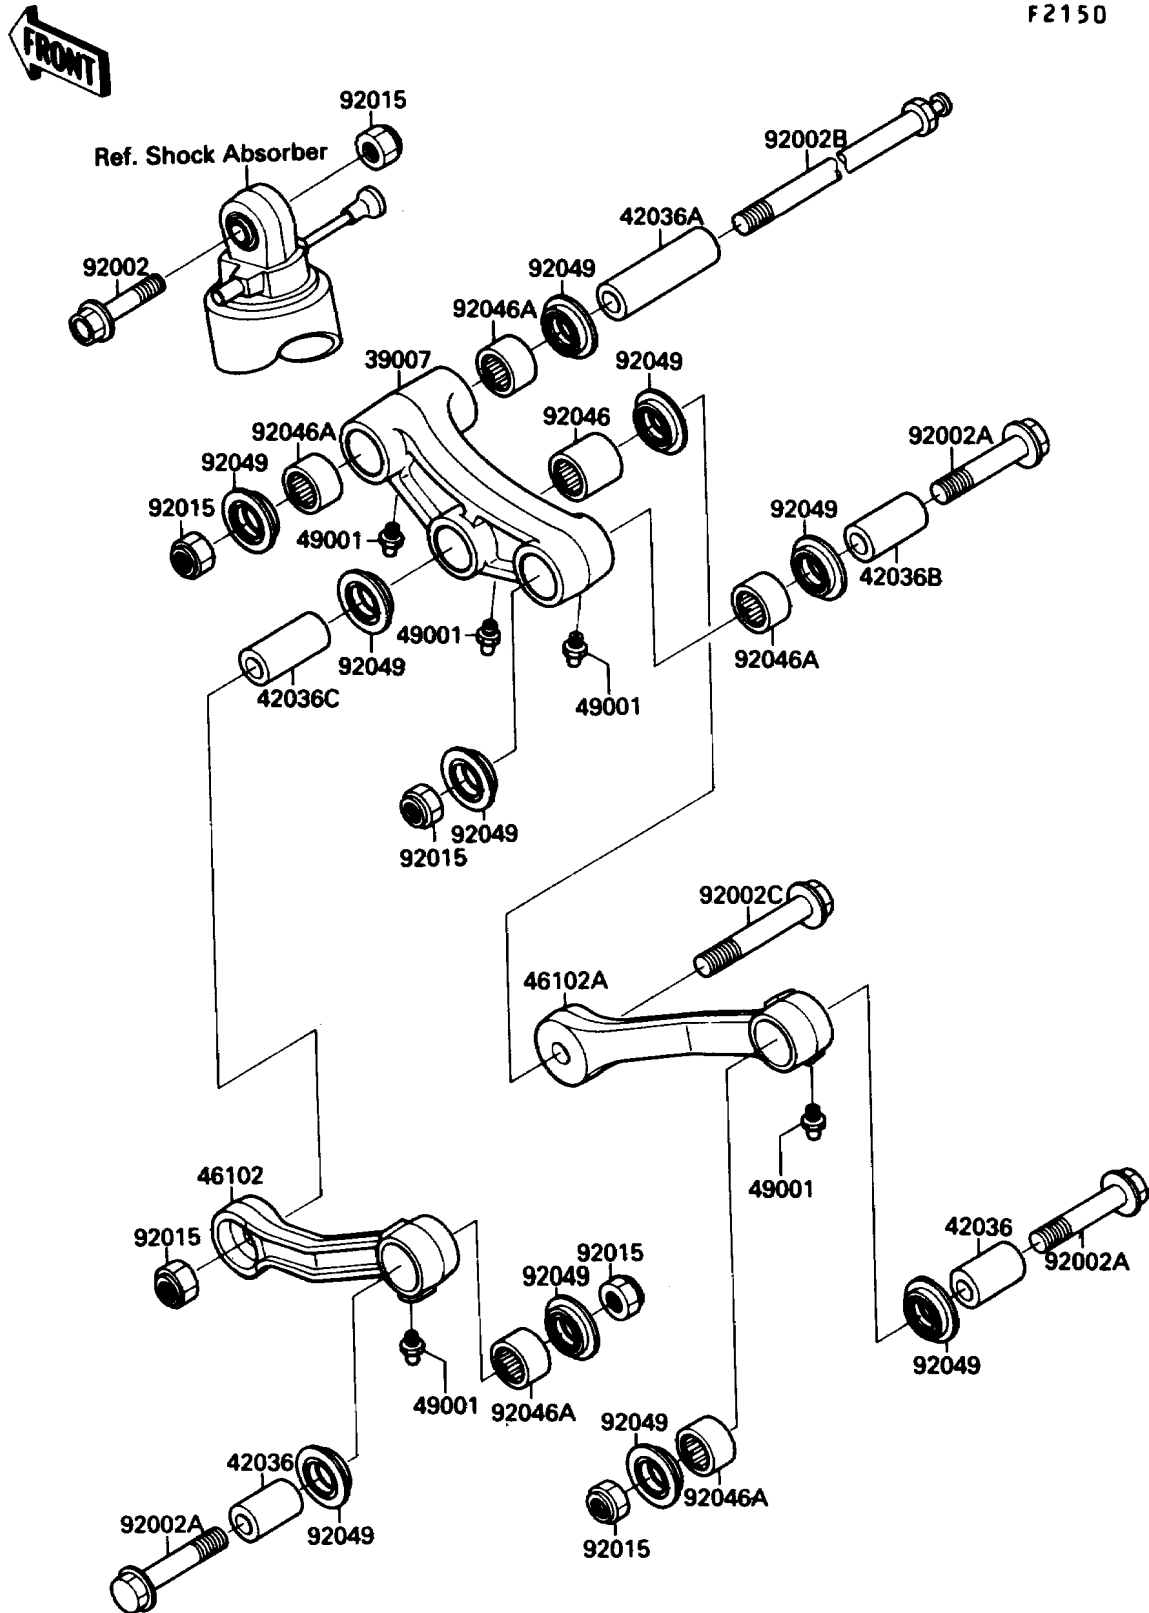

1990 Ninja® 750R PARTS DIAGRAM

Rear Suspension

F2150

1990 Ninja® 750R PARTS LIST

Rear Suspension

ITEM NAME	PART NUMBER	QUANTITY
ARM-SUSP,UNI TRAK (Ref # 39007)	39007-1107	1
SLEEVE,ARM,RR (Ref # 42036)	42036-1077	1
SLEEVE,ARM,CNT (Ref # 42036A)	42036-1079	1
SLEEVE,12.1X20X40 (Ref # 42036B)	42036-1108	1
SLEEVE,12.1X20X44 (Ref # 42036C)	42036-1129	1
ROD,SUSPENSION.LH (Ref # 46102)	46102-1183	1
ROD,SUSPENSION,RH (Ref # 46102A)	46102-1184	1
NIPPLE-GREASE (Ref # 49001)	49001-1051	1
BOLT,12X48 (Ref # 92002)	92002-1052	1
BOLT,FLANGED,12X60 (Ref # 92002A)	92002-1464	1
BOLT,SUSPENSION ARM,12MM (Ref # 92002B)	92002-1784	1
BOLT,SUSPENSION ARM,12MM (Ref # 92002C)	92002-1785	1
NUT,LOCK,12MM,BLACK (Ref # 92015)	92015-1190	1
BEARING-NEEDLE,BM202726 (Ref # 92046)	92046-1110	1
BEARING-NEEDLE,BM202715 (Ref # 92046A)	92046-1112	1
SEAL-OIL,ARM,CNT (Ref # 92049)	92049-1109	1