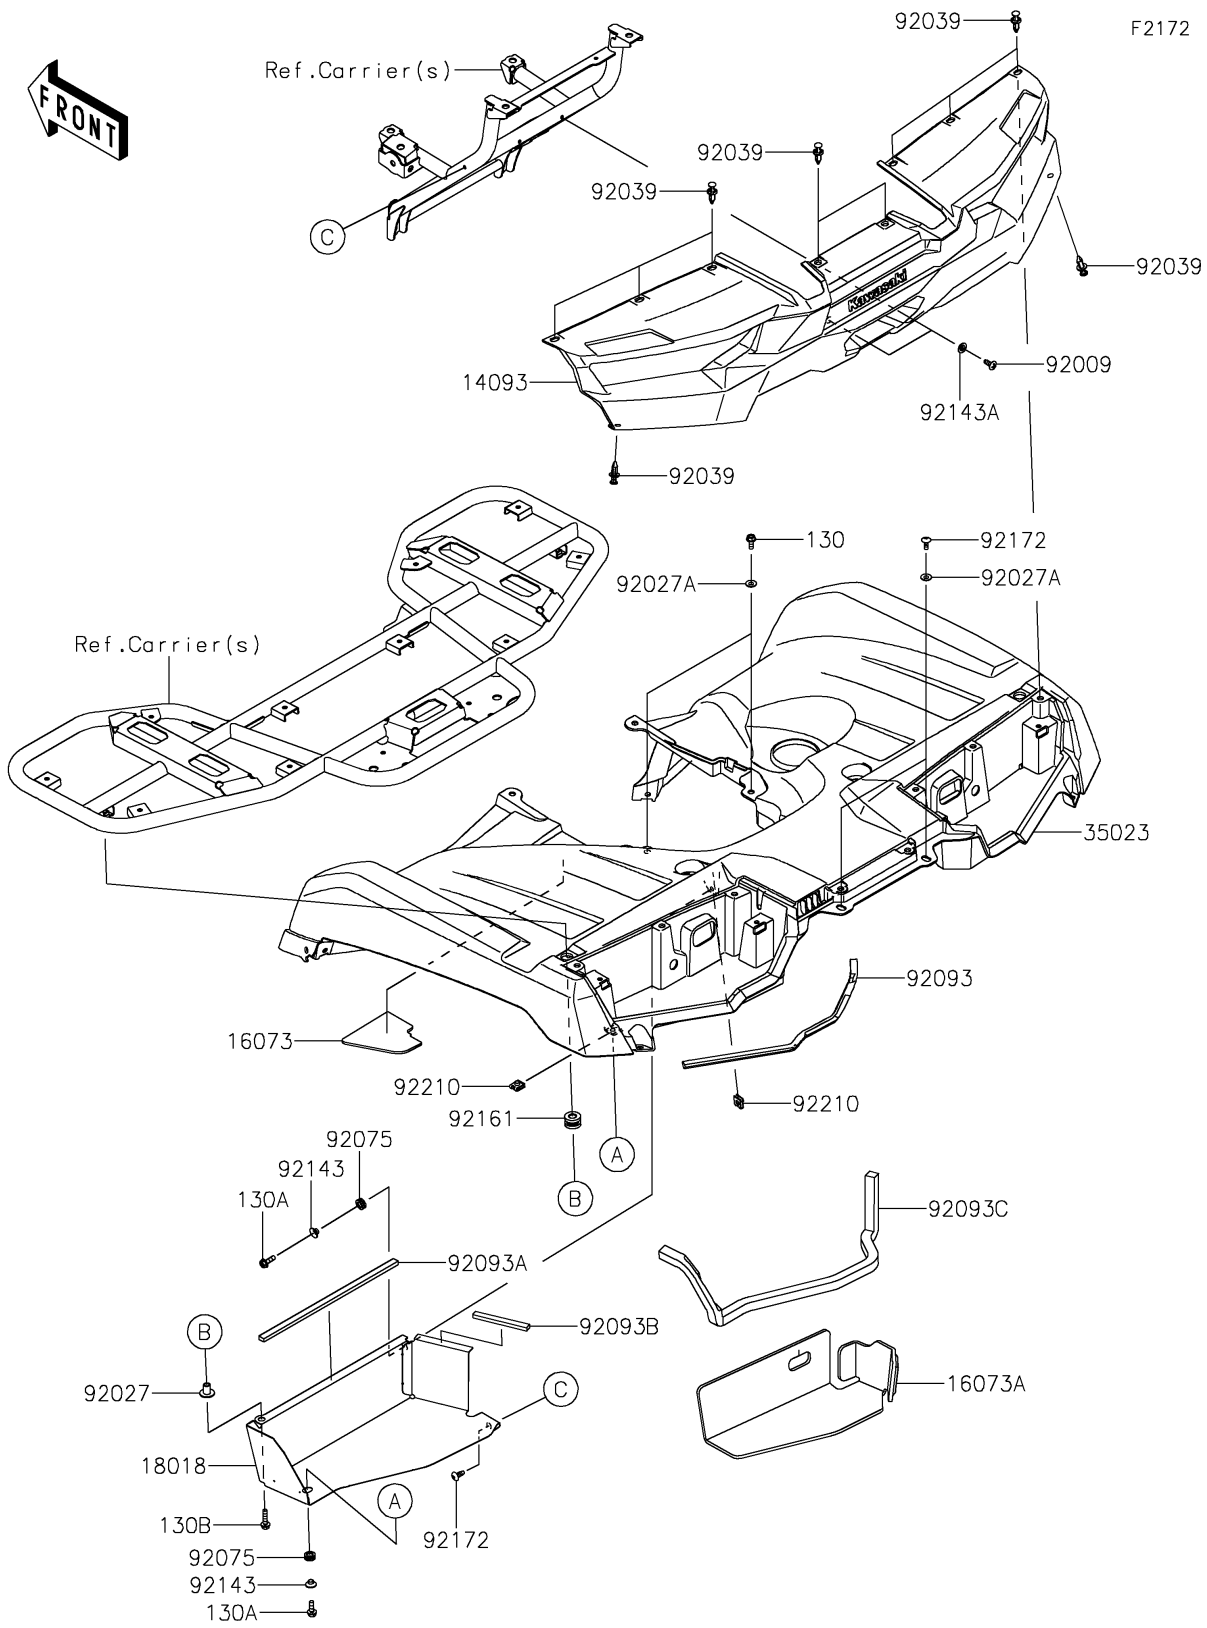

2025 BRUTE FORCE® 750 LE EPS CAMO PARTS DIAGRAM

Rear Fender(s)

2025 BRUTE FORCE® 750 LE EPS CAMO PARTS LIST

Rear Fender(s)

ITEM NAME	PART NUMBER	QUANTITY
COVER,RR (Ref # 14093)	14093-1509	1
INSULATOR (Ref # 16073)	16073-0926	1
INSULATOR,HEAT GUARD (Ref # 16073A)	16073-0951	1
PLATE-HEAT GUARD (Ref # 18018)	18018-0649	1
FENDER-REAR,CAMOUFLAGE (Ref # 35023)	35023-0499-72X	1
SCREW,TAPPING,6X16 (Ref # 92009)	92009-1166	2
COLLAR,L=16.1 (Ref # 92027)	92027-1847	2
COLLAR (Ref # 92027A)	92027-4020	4
RIVET (Ref # 92039)	92039-0776	10
DAMPER (Ref # 92075)	92075-1947	2
SEAL,10X8X370 (Ref # 92093)	92093-0801	1
SEAL,10X6X285 (Ref # 92093A)	92093-0802	1
SEAL,10X6X90 (Ref # 92093B)	92093-0803	1
SEAL,15X15X615 (Ref # 92093C)	92093-0804	1
COLLAR (Ref # 92143)	92143-1057	2
COLLAR (Ref # 92143A)	92143-1087	2
DAMPER (Ref # 92161)	92161-0106	2
SCREW,TAPPING,6X16 (Ref # 92172)	92172-0739	3
NUT (Ref # 92210)	92210-0754	2
BOLT-FLANGED,6X16 (Ref # 130)	130BA0616	2
BOLT-FLANGED,6X18 (Ref # 130A)	130BA0618	2
BOLT-FLANGED,6X25 (Ref # 130B)	130BA0625	2