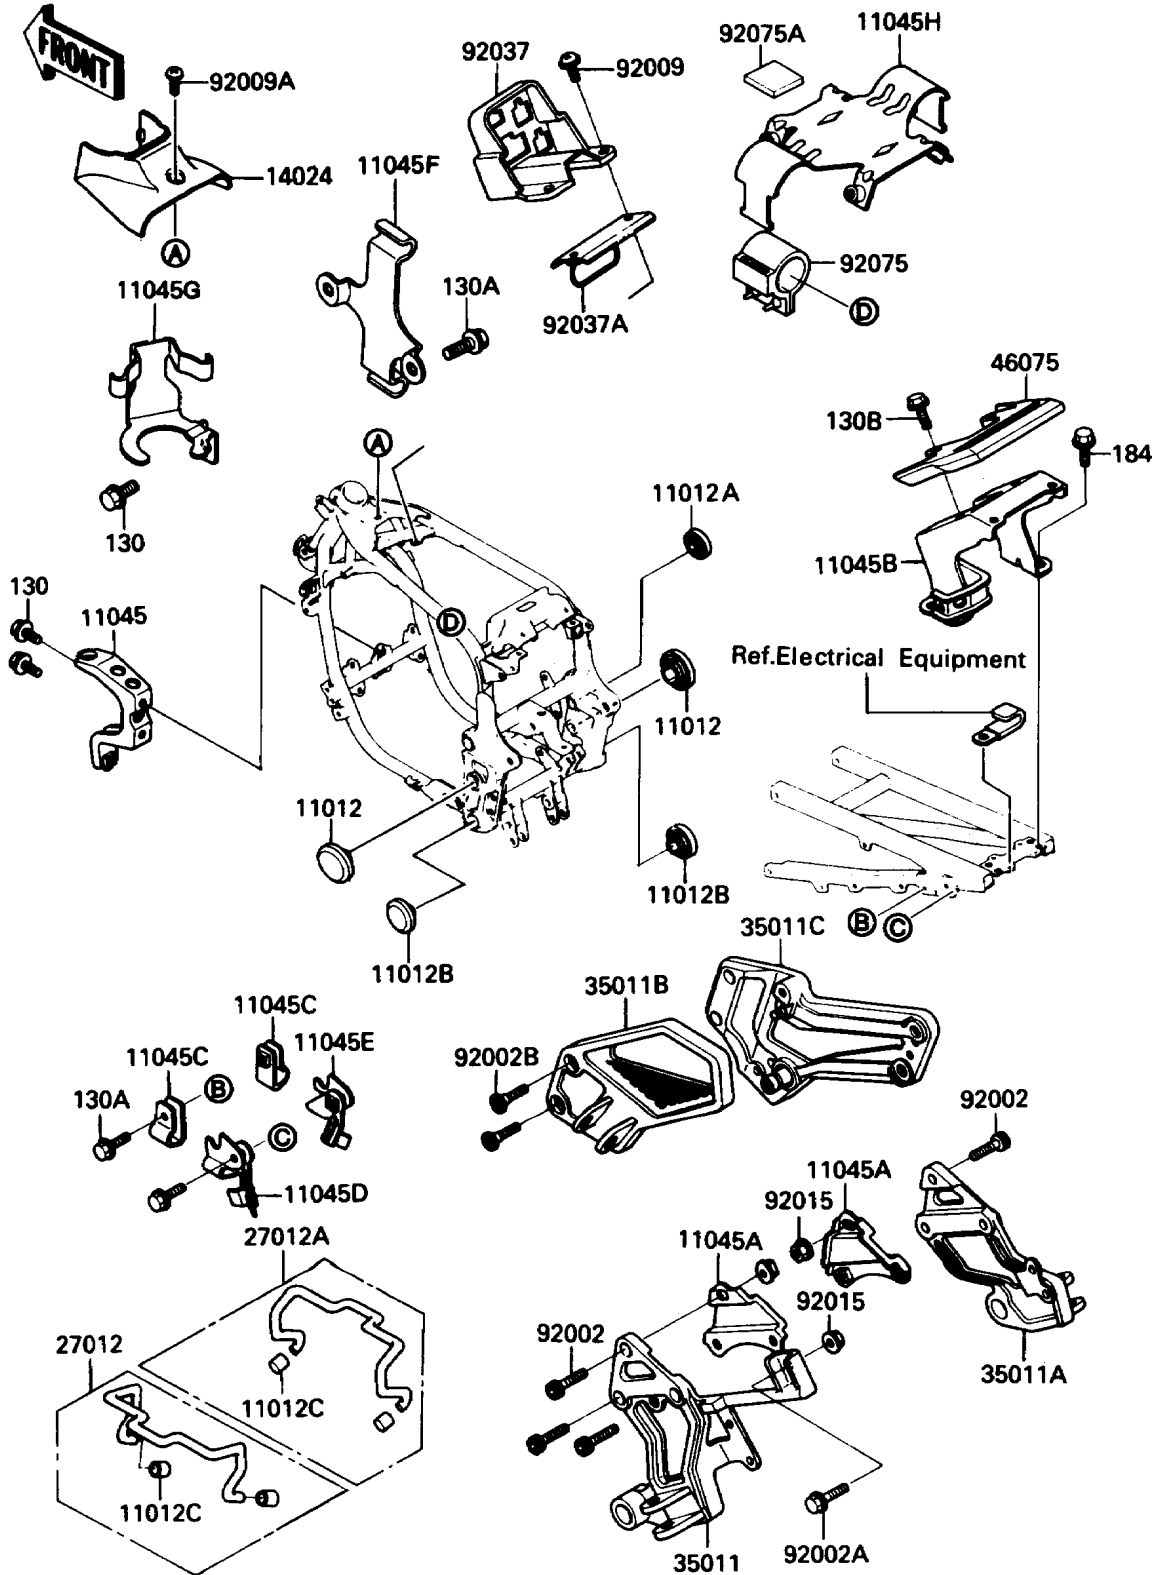

1990 Ninja® 750R PARTS DIAGRAM

Electro Bracket

F 2133

1990 Ninja® 750R PARTS LIST

Electro Bracket

ITEM NAME	PART NUMBER	QUANTITY
CAP,SWING ARM BRACKET (Ref # 11012)	11012-1459	1
CAP,SWING ARM BRACKET (Ref # 11012A)	11012-1557	1
CAP,SWING ARM BRACKET (Ref # 11012B)	11012-1558	1
CAP,BUNGEE CORD HOOK (Ref # 11012C)	11012-1598	1
BRACKET,RADIATOR (Ref # 11045)	11045-1271	1
BRACKET,MUFFLER STAY (Ref # 11045A)	11045-1284	1
BRACKET,TAIL GRIP (Ref # 11045B)	11045-1285	1
BRACKET,HOOK (Ref # 11045C)	11045-1286	1
BRACKET,HOOK,LH (Ref # 11045D)	11045-1287	1
BRACKET,HOOK,RH (Ref # 11045E)	11045-1288	1
BRACKET,CANISTER (Ref # 11045F)	11045-1365	1
BRACKET,RETURN PUMP (Ref # 11045G)	11045-1366	1
BRACKET,IGNITION COIL (Ref # 11045H)	11045-1448	1
COVER,HEAD GUSSET (Ref # 14024)	14024-1416	1
HOOK,BUNGEE CORD,LH (Ref # 27012)	27012-1357	1
HOOK,BUNGEE CORD,RH (Ref # 27012A)	27012-1358	1
STAY,MUFFLER,LH (Ref # 35011)	35011-1312	1
STAY,MEFFLER,RH (Ref # 35011A)	35011-1313	1
STAY,FR,LH (Ref # 35011B)	35011-1314	1
STAY,FR,RH (Ref # 35011C)	35011-1315	1
GRIP,TAIL (Ref # 46075)	46075-1069	1
BOLT,SOCKET,8X22 (Ref # 92002)	92002-1334	1
BOLT,FLANGED,8X20 (Ref # 92002A)	92002-1417	1
BOLT,SOCKET,8X20 (Ref # 92002B)	92002-1493	1
SCREW,6X20,BLACK (Ref # 92009)	92009-1251	1
SCREW,6X10 (Ref # 92009A)	92009-1402	1
NUT,FLANGED,8MM (Ref # 92015)	92015-1406	1
CLAMP,HARNESS COUPLER (Ref # 92037)	92037-1864	1
CLAMP,CABLE (Ref # 92037A)	92037-1865	1

1990 Ninja® 750R PARTS LIST

Electro Bracket

ITEM NAME	PART NUMBER	QUANTITY
DAMPER,IGNITION COIL (Ref # 92075)	92075-1909	1
DAMPER (Ref # 92075A)	92075-1925	1
BOLT-FLANGED (Ref # 130)	130J0610	2
BOLT-FLANGED,6X14,BLACK (Ref # 130A)	130J0614	1
BOLT-FLANGED,8X30 (Ref # 130B)	130J0830	1
BOLT-UPSET-WP-SMALL (Ref # 184)	184J0820	1