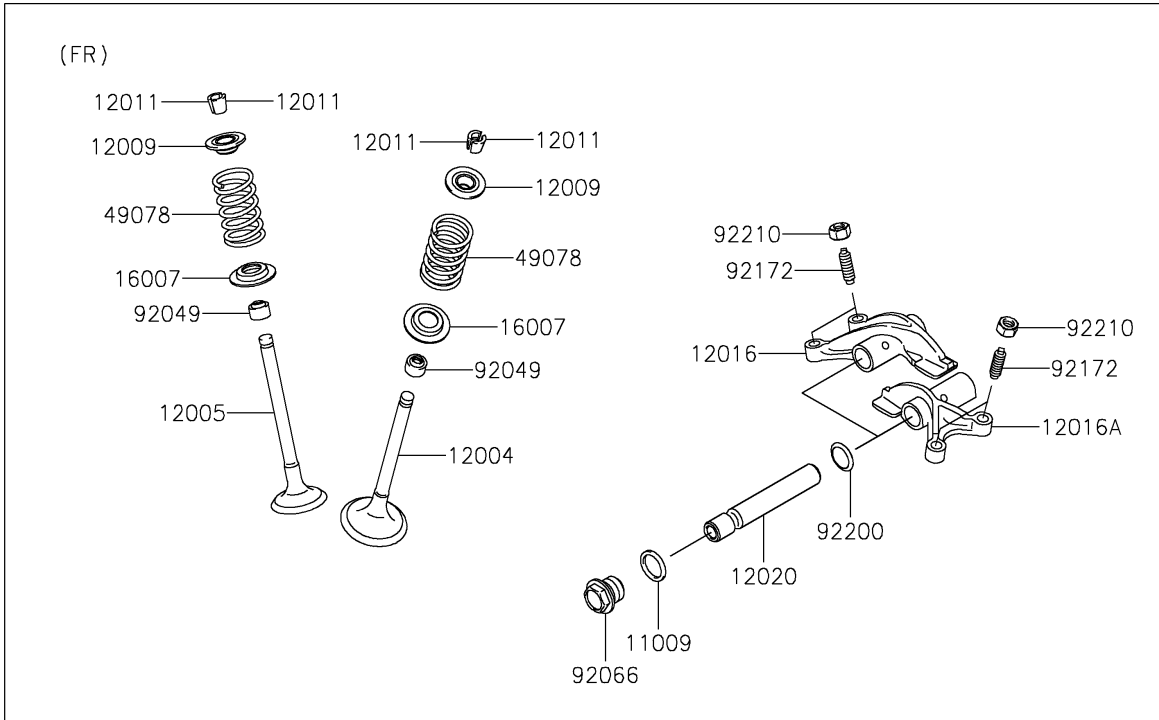

2024 BRUTE FORCE® 750 LE EPS CAMO PARTS DIAGRAM

Valve(s)

E1210

2024 BRUTE FORCE® 750 LE EPS CAMO PARTS LIST

Valve(s)

ITEM NAME	PART NUMBER	QUANTITY
GASKET,14X18X1.5 (Ref # 11009)	11009-1430	4
VALVE-INTAKE (Ref # 12004)	12004-0717	4
VALVE-EXHAUST (Ref # 12005)	12005-0047	4
RETAINER-VALVE SPRING (Ref # 12009)	12009-1056	8
COLLET (Ref # 12011)	12011-1051	16
ARM-ROCKER,EXHAUST (Ref # 12016)	12016-1128	2
ARM-ROCKER,INTAKE (Ref # 12016A)	12016-1129	2
SHAFT-ROCKER (Ref # 12020)	12020-0004	4
SEAT-SPRING (Ref # 16007)	16007-0703	8
SPRING-ENGINE VALVE (Ref # 49078)	49078-0014	8
SEAL-OIL,VSB58.558 (Ref # 92049)	92049-1218	8
PLUG,DRAIN (Ref # 92066)	92066-2196	4
SCREW,6MM (Ref # 92172)	92172-0737	8
WASHER,13X17X0.3 (Ref # 92200)	92200-0808	4
NUT,6MM (Ref # 92210)	92210-1490	8