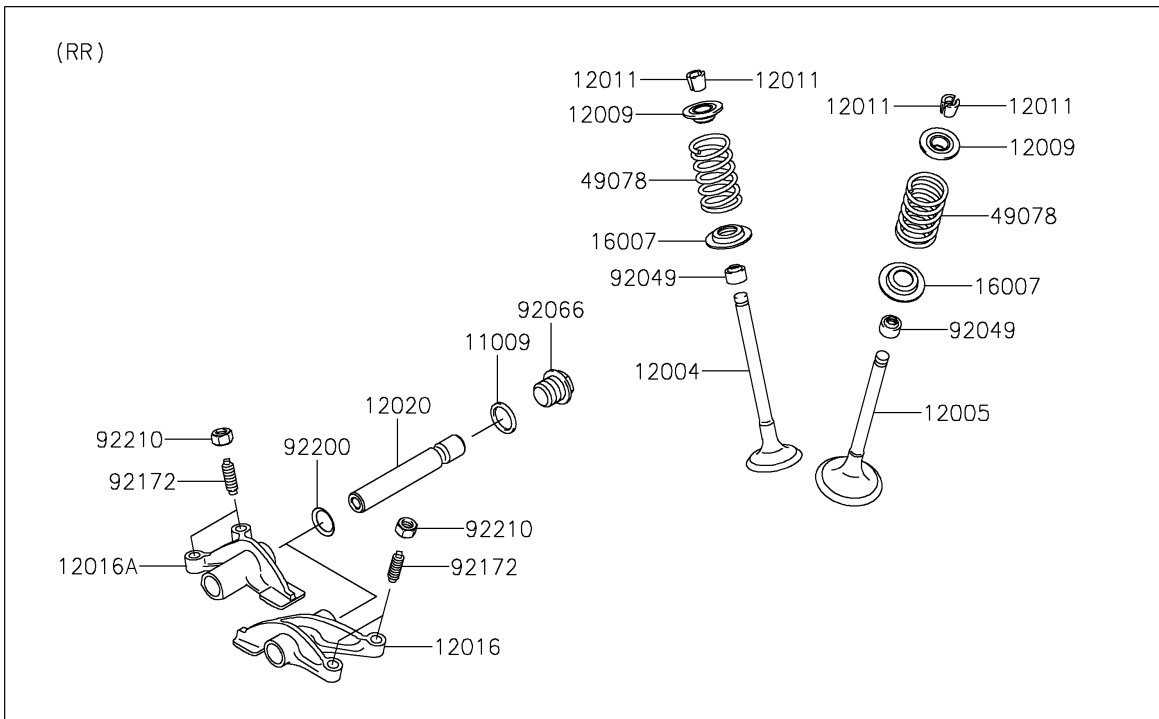

2024 BRUTE FORCE® 750 LE EPS CAMO PARTS DIAGRAM

Valve(s)

E1210

2024 BRUTE FORCE® 750 LE EPS CAMO PARTS LIST

Valve(s)

ITEM NAME	PART NUMBER	QUANTITY
GASKET,14X18X1.5 (Ref # 11009)	11009-1430	4
VALVE-INTAKE (Ref # 12004)	12004-0717	4
VALVE-EXHAUST (Ref # 12005)	12005-0047	4
RETAINER-VALVE SPRING (Ref # 12009)	12009-1056	8
COLLET (Ref # 12011)	12011-1051	16
ARM-ROCKER,EXHAUST (Ref # 12016)	12016-1128	2
ARM-ROCKER,INTAKE (Ref # 12016A)	12016-1129	2
SHAFT-ROCKER (Ref # 12020)	12020-0004	4
SEAT-SPRING (Ref # 16007)	16007-0703	8
SPRING-ENGINE VALVE (Ref # 49078)	49078-0014	8
SEAL-OIL,VSB58.558 (Ref # 92049)	92049-1218	8
PLUG,DRAIN (Ref # 92066)	92066-2196	4
SCREW,6MM (Ref # 92172)	92172-0737	8
WASHER,13X17X0.3 (Ref # 92200)	92200-0808	4
NUT,6MM (Ref # 92210)	92210-1490	8