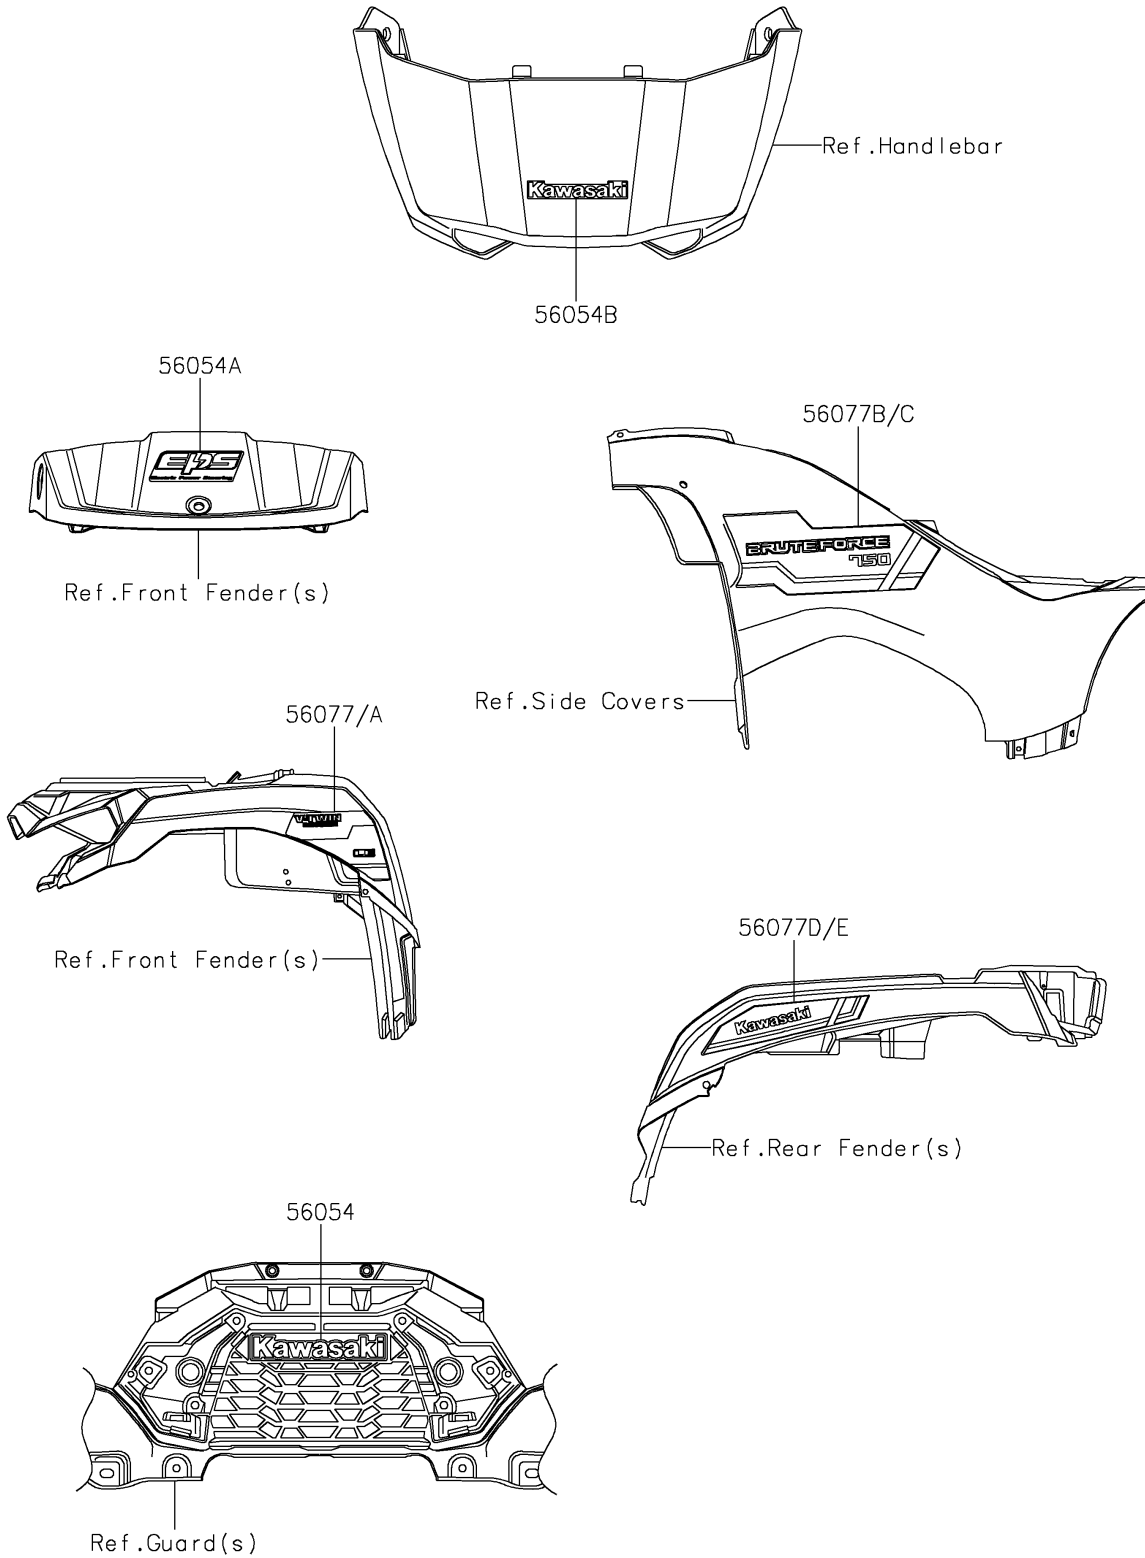

# 2024 BRUTE FORCE® 750 LE EPS PARTS DIAGRAM

Decals(Gray)

F2861

## 2024 BRUTE FORCE® 750 LE EPS PARTS LIST

Decals(Gray)

ITEM NAME	PART NUMBER	QUANTITY
MARK,FRONT GRILLE,KAWASAKI (Ref # 56054)	56054-0216	1
MARK,TOP COVER,EPS (Ref # 56054A)	56054-4105	1
MARK,HANDLE COVER,KAWASAKI (Ref # 56054B)	56054-4139	1
PATTERN,FR FENDER,LH (Ref # 56077)	56077-1265	1
PATTERN,FR FENDER,RH (Ref # 56077A)	56077-1266	1
PATTERN,SIDE COVER,LH (Ref # 56077B)	56077-1267	1
PATTERN,SIDE COVER,RH (Ref # 56077C)	56077-1268	1
PATTERN,RR FENDER,LH (Ref # 56077D)	56077-1269	1
PATTERN,RR FENDER,RH (Ref # 56077E)	56077-1270	1