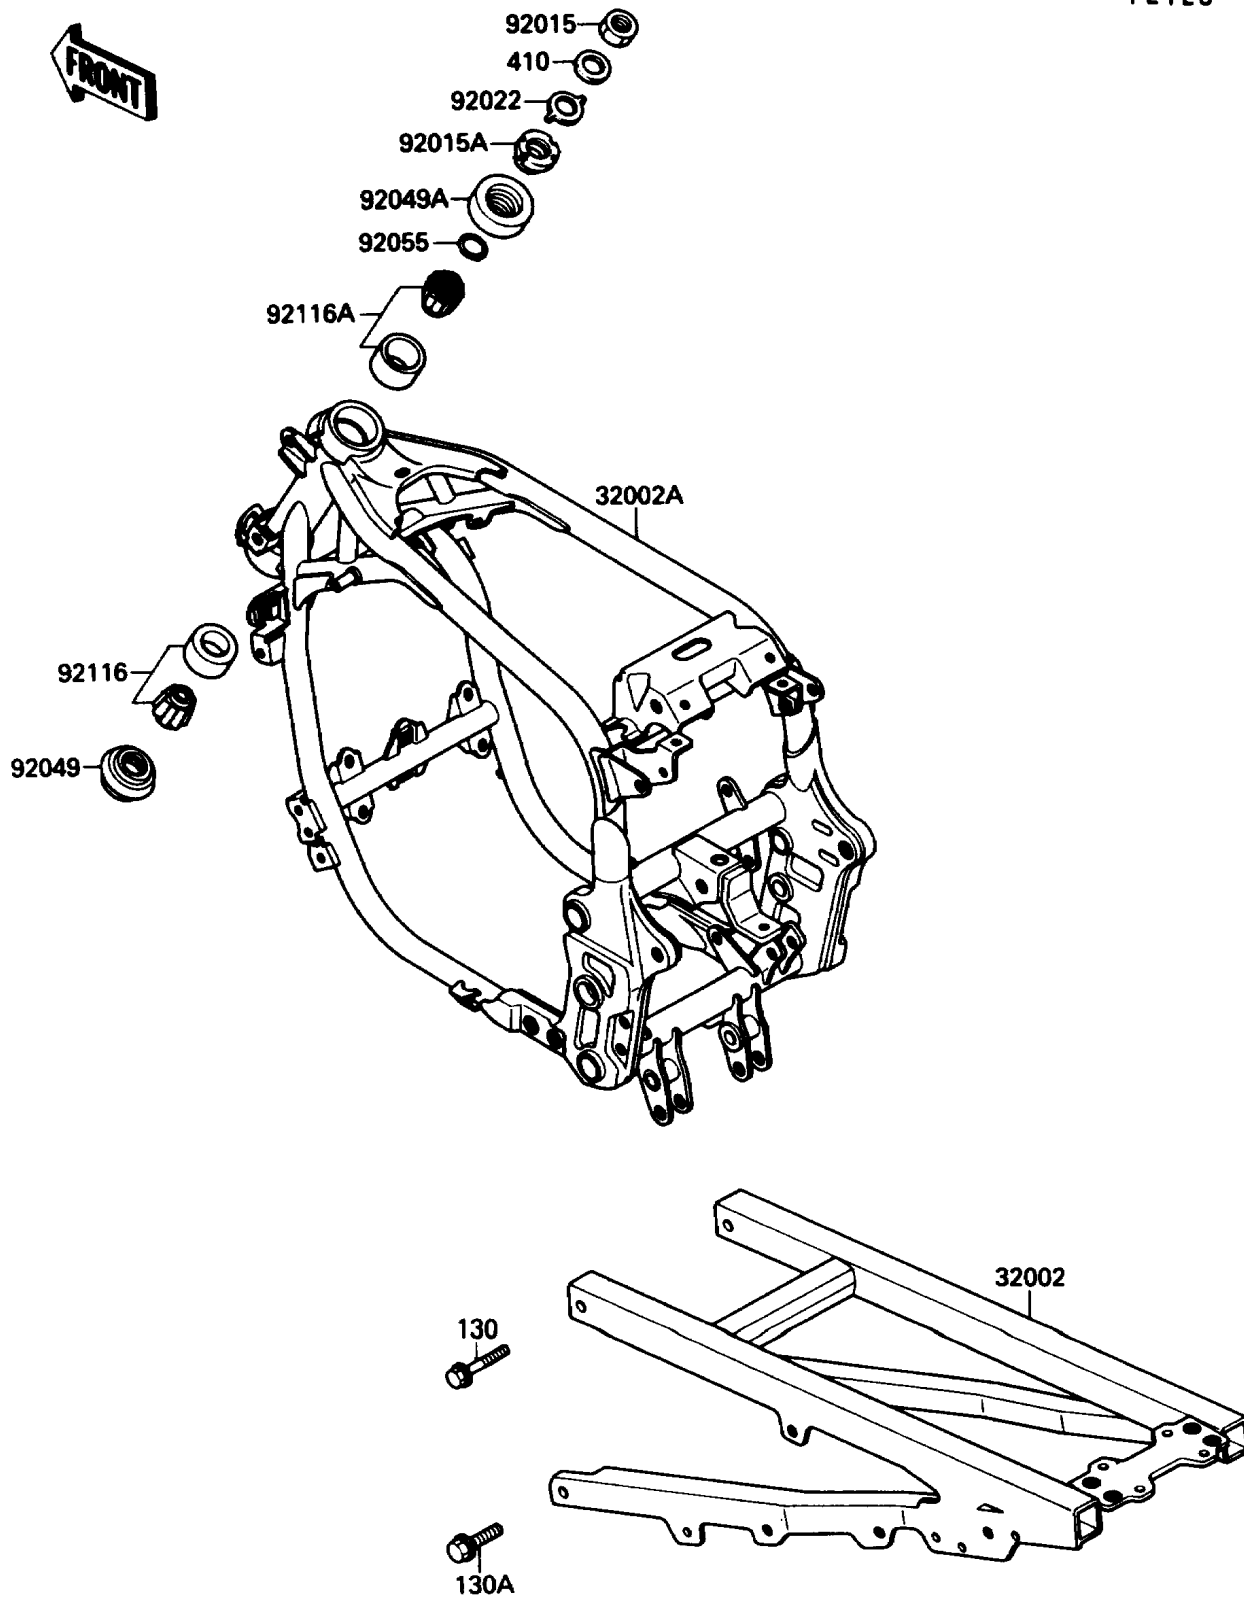

1990 Ninja® 750R PARTS DIAGRAM

Frame

F2120

1990 Ninja® 750R PARTS LIST

Frame

ITEM NAME	PART NUMBER	QUANTITY
FRAME-COMP,AL,RR (Ref # 32002)	32002-1917	1
FRAME-COMP,FR (Ref # 32002A)	32002-1945	1
NUT,18MM (Ref # 92015)	92015-1404	1
NUT,25MM,T=12 (Ref # 92015A)	92015-1546	1
WASHER,CLAW,18.5X30X2.3 (Ref # 92022)	92022-1555	1
SEAL-OIL,XMHE36X52X4J (Ref # 92049)	92049-1162	1
SEAL-OIL,STEERING STEM (Ref # 92049A)	92049-1214	1
RING-O,ID=24.5 (Ref # 92055)	92055-1459	1
BEARING-ROLLER,HR320/28XJ (Ref # 92116)	92116-1009	1
BEARING-ROLLER,HI-CAP32005JR-1 (Ref # 92116A)	92116-1056	1
BOLT-FLANGED,8X30 (Ref # 130)	130J0830	1
BOLT-FLANGED,10X20 (Ref # 130A)	130J1020	1
W-PLAIN-S (Ref # 410)	410F1800	1