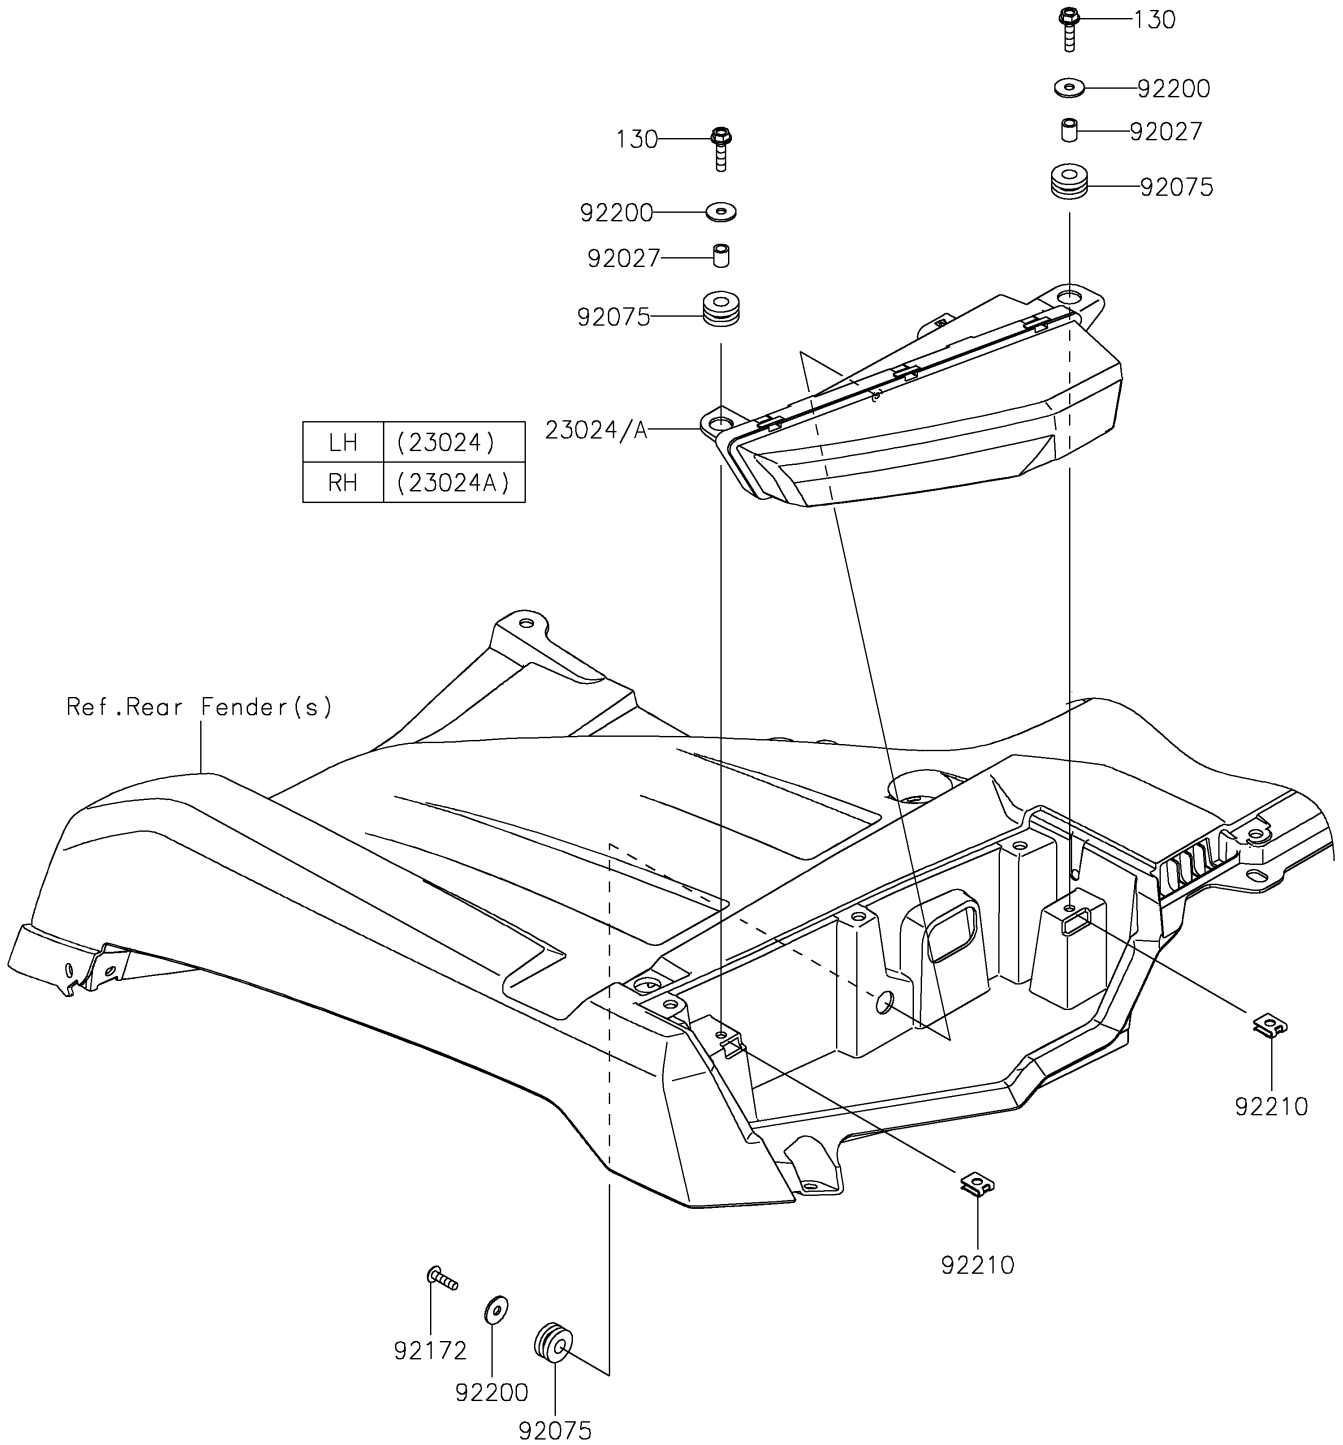

2024 BRUTE FORCE® 750 LE EPS PARTS DIAGRAM

Taillight(s)

F2720

2024 BRUTE FORCE® 750 LE EPS PARTS LIST

Taillight(s)

ITEM NAME	PART NUMBER	QUANTITY
LAMP-ASSY-TAIL,LED,LH (Ref # 23024)	23024-0007	1
LAMP-ASSY-TAIL,LED,RH (Ref # 23024A)	23024-0008	1
COLLAR,6.8X10X12 (Ref # 92027)	92027-162	4
DAMPER,10X24X12 (Ref # 92075)	92075-1690	6
SCREW (Ref # 92172)	92172-1072	2
WASHER,6.5X20X1.6 (Ref # 92200)	92200-0283	6
NUT (Ref # 92210)	92210-0754	4
BOLT-FLANGED,6X25 (Ref # 130)	130BA0625	4