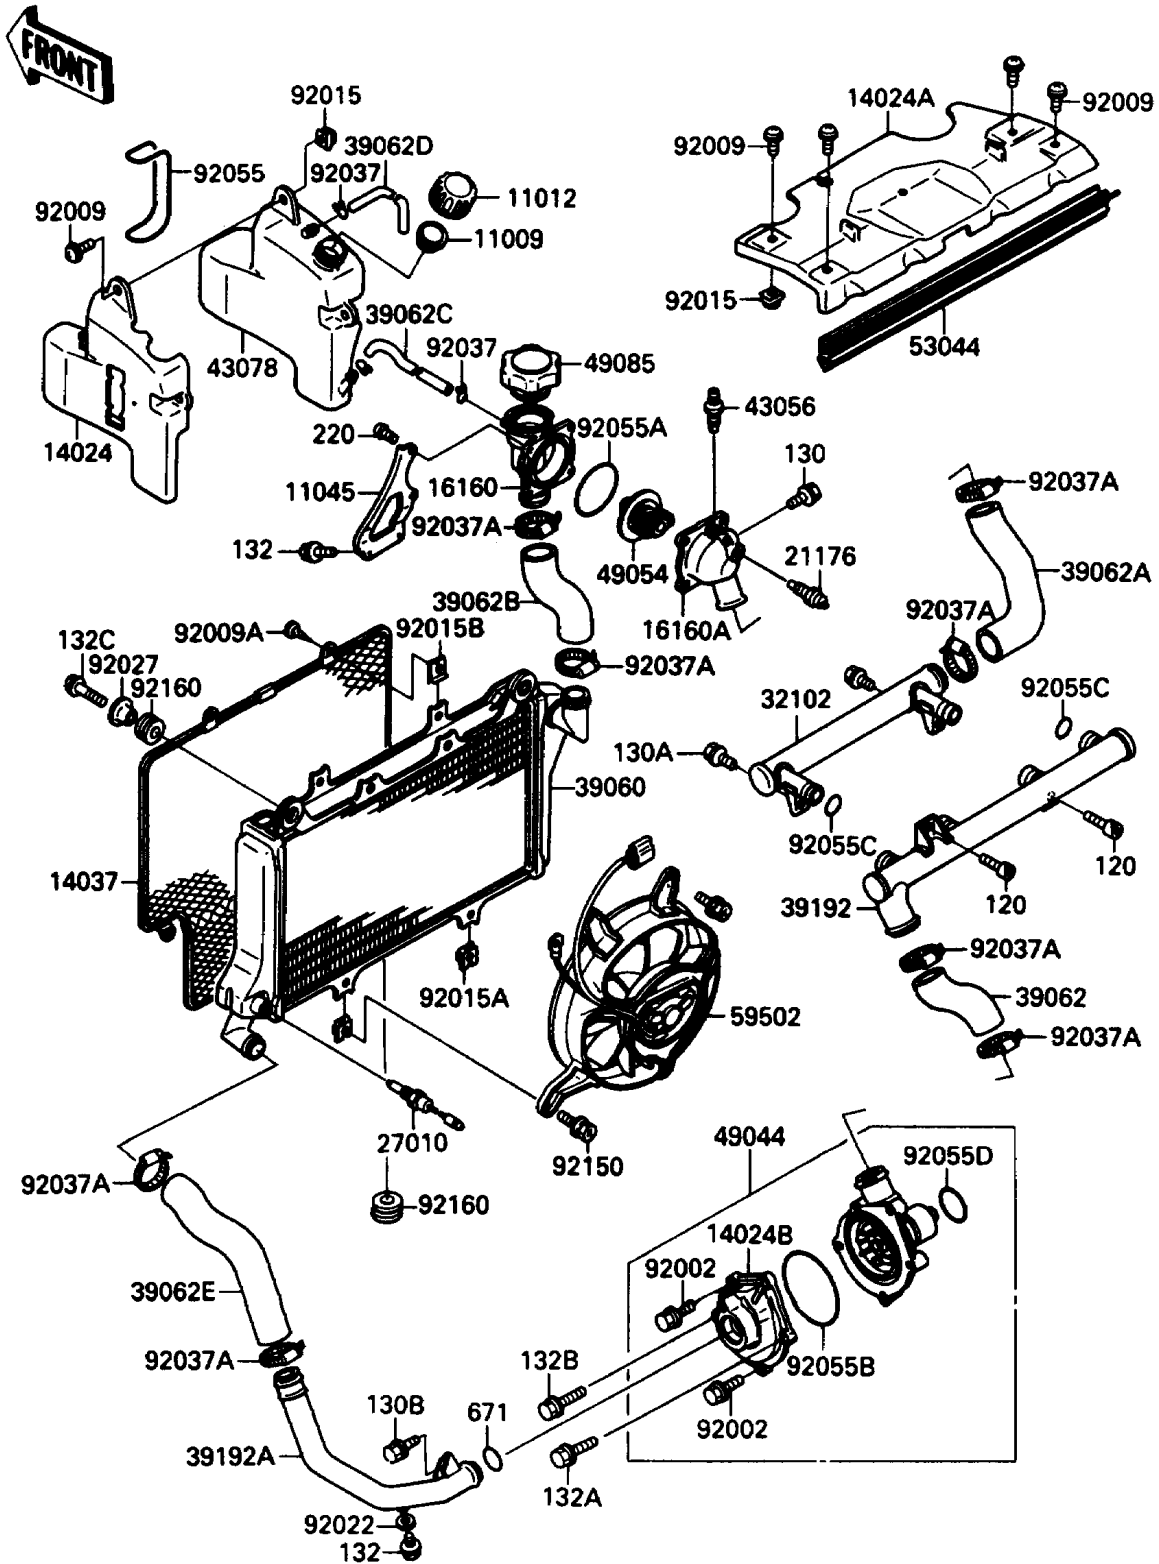

1990 Ninja® 750R PARTS DIAGRAM

Radiator

E 3032

1990 Ninja® 750R PARTS LIST

Radiator

ITEM NAME	PART NUMBER	QUANTITY
GASKET,RESERVOIR TANK CAP (Ref # 11009)	11009-1145	1
CAP (Ref # 11012)	11012-1084	1
BRACKET,THERMOSTAT (Ref # 11045)	11045-1249	1
COVER,RESERVOIR (Ref # 14024)	14024-1342	1
COVER (Ref # 14024A)	14024-1343	1
COVER,WATER PUMP (Ref # 14024B)	14024-1428	1
SCREEN (Ref # 14037)	14037-1085	1
BODY,THERMOSTAT,UPP (Ref # 16160)	16160-1116	1
BODY,THERMOSTAT,LWR (Ref # 16160A)	16160-1117	1
SENSOR,WATER (Ref # 21176)	21176-1054	1
SWITCH,FAN (Ref # 27010)	27010-1180	1
PIPE,COOLING (Ref # 32102)	32102-1260	1
RADIATOR (Ref # 39060)	39060-1073	1
HOSE-COOLING (Ref # 39062)	39062-1197	1
HOSE-COOLING,HEAD-THERMO (Ref # 39062A)	39062-1198	1
HOSE-COOLING,CAP-RADIATOR (Ref # 39062B)	39062-1201	1
HOSE-COOLING,CAP-RESERVOIR (Ref # 39062C)	39062-1203	1
HOSE-COOLING (Ref # 39062D)	39062-1219	1
HOSE-COOLING,RADIATOR-PUMP (Ref # 39062E)	39062-1270	1
PIPE-WATER,COOLING (Ref # 39192)	39192-1024	1
PIPE-WATER,COOLING (Ref # 39192A)	39192-1025	1
BREATHER (Ref # 43056)	43056-003	1
RESERVOIR (Ref # 43078)	43078-1081	1
PUMP-WATER (Ref # 49044)	49044-1059	1
THERMOSTAT (Ref # 49054)	49054-1051	1
CAP-ASSY-PRESSURE (Ref # 49085)	49085-1054	1
TRIM (Ref # 53044)	53044-1180	1
FAN-ASSY (Ref # 59502)	59502-1068	1
BOLT,6X22 (Ref # 92002)	92002-1392	1