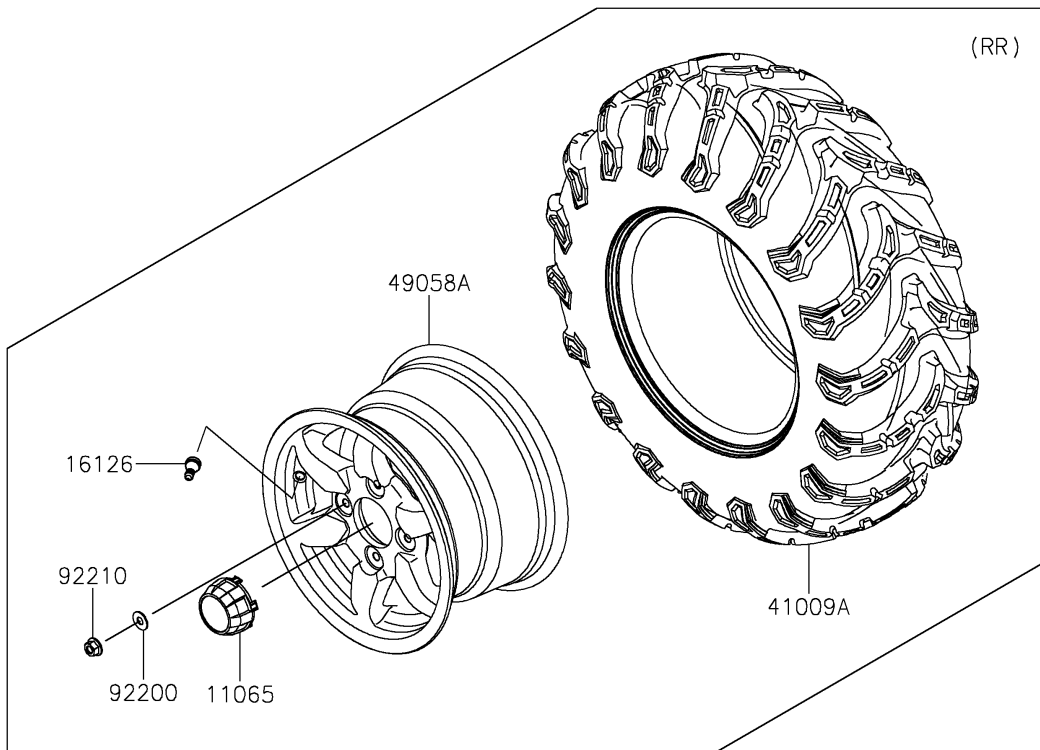

2024 BRUTE FORCE[®] 750 LE EPS PARTS DIAGRAM

Wheels/Tires

F2210

2024 BRUTE FORCE® 750 LE EPS PARTS LIST

Wheels/Tires

ITEM NAME	PART NUMBER	QUANTITY
CAP,WHEEL,F.BLACK (Ref # 11065)	11065-0893-6Z	4
VALVE (Ref # 16126)	16126-4001	4
TIRE,FR,AT25X8-12 (Ref # 41009)	41009-0952	2
TIRE,RR,AT25X10-12 (Ref # 41009A)	41009-0953	2
WHEEL,FR,12X6.0AT,BLACK (Ref # 49058)	49058-0796-31D	2
WHEEL,RR,12X7.5AT,BLACK (Ref # 49058A)	49058-0797-31D	2
WASHER,10.5X25X1.6 (Ref # 92200)	92200-1595	16
NUT,FLANGED,10MM (Ref # 92210)	92210-1325	16