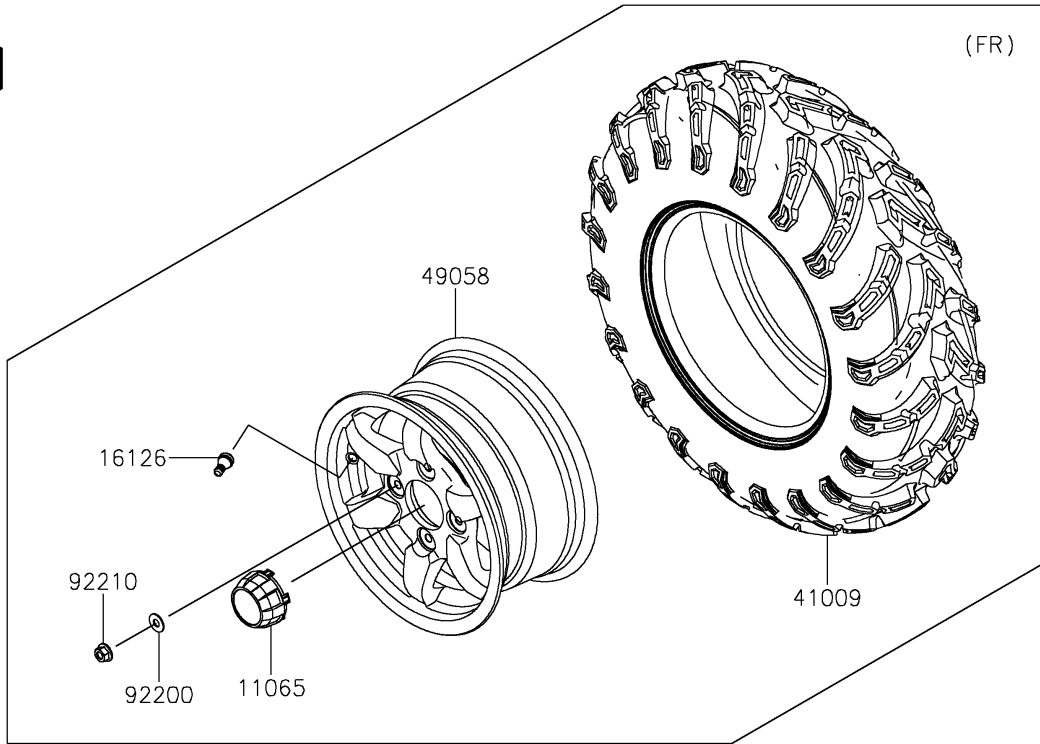

2024 BRUTE FORCE[®] 750 LE EPS PARTS DIAGRAM

Wheels/Tires

F2210

2024 BRUTE FORCE® 750 LE EPS PARTS LIST

Wheels/Tires

ITEM NAME	PART NUMBER	QUANTITY
CAP,WHEEL,F.BLACK (Ref # 11065)	11065-0893-6Z	4
VALVE (Ref # 16126)	16126-4001	4
TIRE,FR,AT25X8-12 (Ref # 41009)	41009-0952	2
TIRE,RR,AT25X10-12 (Ref # 41009A)	41009-0953	2
WHEEL,FR,12X6.0AT,BLACK (Ref # 49058)	49058-0796-31D	2
WHEEL,RR,12X7.5AT,BLACK (Ref # 49058A)	49058-0797-31D	2
WASHER,10.5X25X1.6 (Ref # 92200)	92200-1595	16
NUT,FLANGED,10MM (Ref # 92210)	92210-1325	16