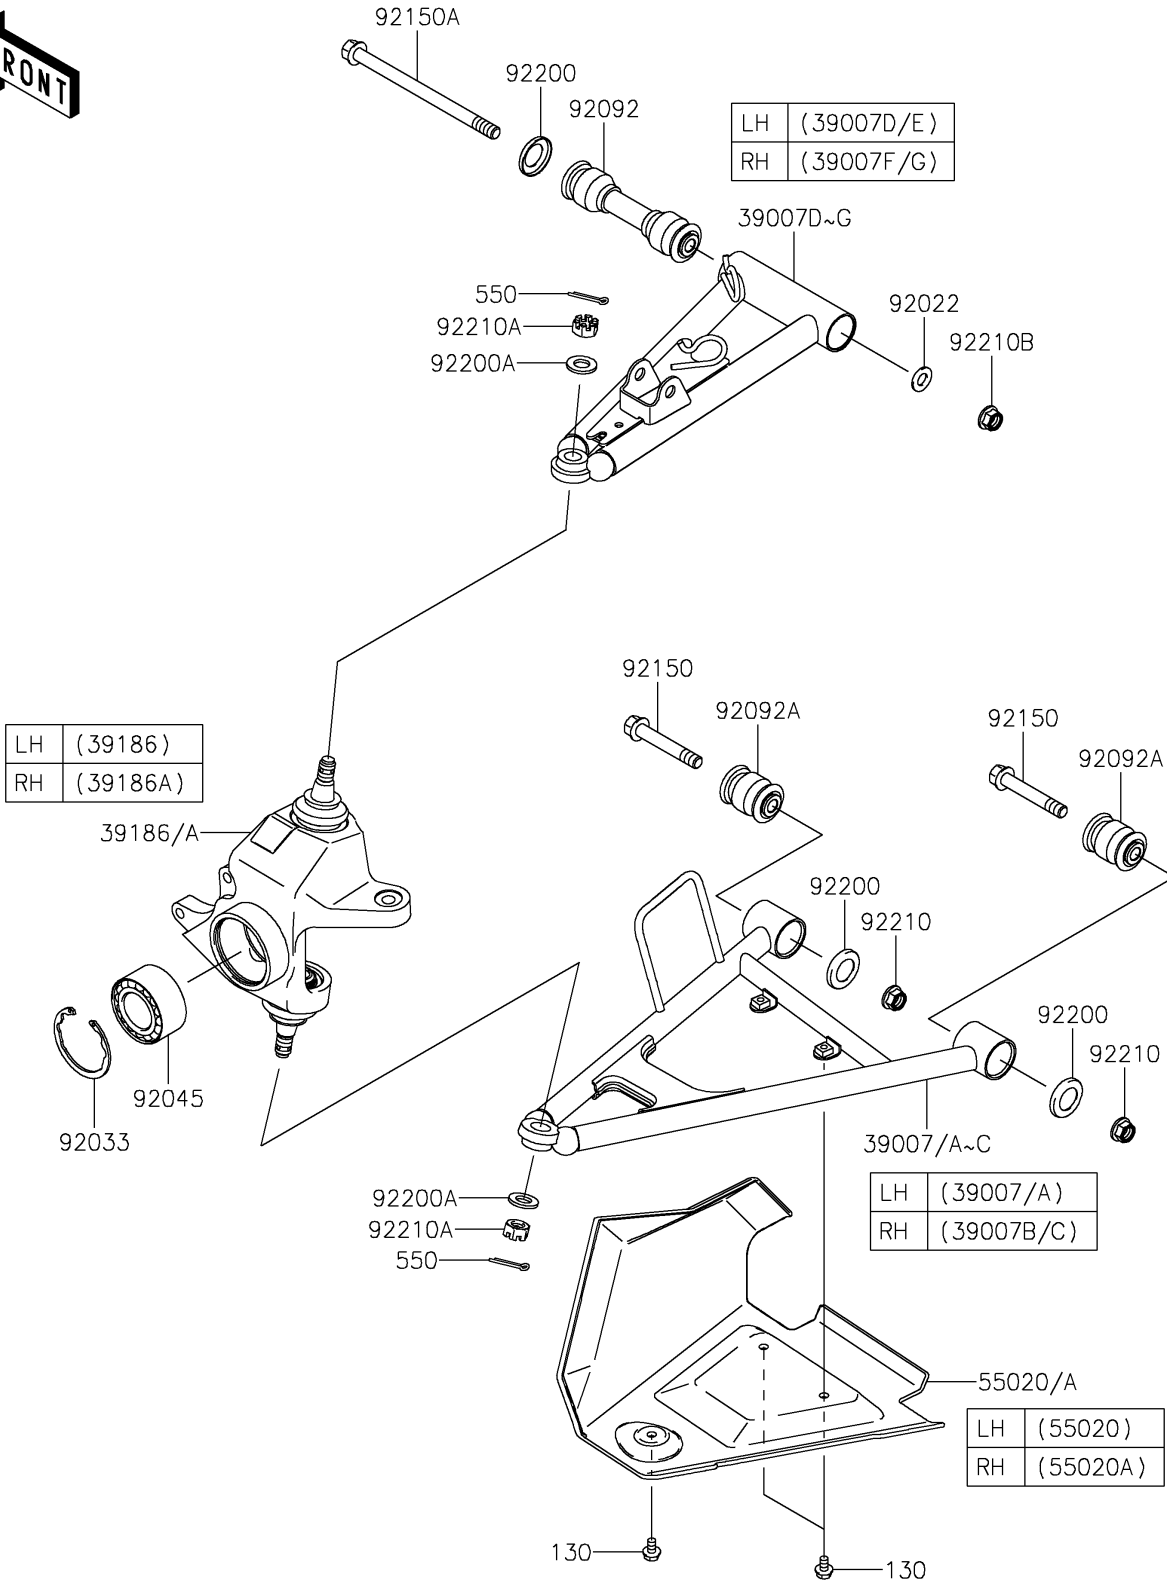

# 2024 BRUTE FORCE® 750 LE EPS PARTS DIAGRAM

Front Suspension

F2152

## 2024 BRUTE FORCE® 750 LE EPS PARTS LIST

### Front Suspension

ITEM NAME	PART NUMBER	QUANTITY
ARM-SUSP,FR,LWR,LH,P.GOLD (Ref # 39007)	39007-0176-66X	1
ARM-SUSP,FR,LWR,LH,P.E.TURQUOI (Ref # 39007A)	39007-0176-72G	1
ARM-SUSP,FR,LWR,RH,P.GOLD (Ref # 39007B)	39007-0177-66X	1
ARM-SUSP,FR,LWR,RH,P.E.TURQUOI (Ref # 39007C)	39007-0177-72G	1
ARM-SUSP,FR,UPP,LH,P.GOLD (Ref # 39007D)	39007-0341-66X	1
ARM-SUSP,FR,UPP,LH,P.E.TURQUOI (Ref # 39007E)	39007-0341-72G	1
ARM-SUSP,FR,UPP,RH,P.GOLD (Ref # 39007F)	39007-0342-66X	1
ARM-SUSP,FR,UPP,RH,P.E.TURQUOI (Ref # 39007G)	39007-0342-72G	1
KNUCKLE ASSY,FR,LH (Ref # 39186)	39186-0033	1
KNUCKLE ASSY,FR,RH (Ref # 39186A)	39186-0034	1
GUARD,FRONT ARM,LH,F.BLACK (Ref # 55020)	55020-0109-6Z	1
GUARD,FRONT ARM,RH,F.BLACK (Ref # 55020A)	55020-0110-6Z	1
WASHER,10.2X20X1.5 (Ref # 92022)	92022-3742	2
RING-SNAP,55MM (Ref # 92033)	92033-1274	2
BEARING-BALL,30BWD08ACA13 (Ref # 92045)	92045-0095	2
BUSHING-RUBBER (Ref # 92092)	92092-0025	2
BUSHING-RUBBER (Ref # 92092A)	92092-0026	4
BOLT,FLANGED,10X63 (Ref # 92150)	92150-1384	4
BOLT,FLANGED,10X150 (Ref # 92150A)	92150-1686	2
WASHER,19X31.8X4 (Ref # 92200)	92200-0582	6
WASHER,12.3X23X2.3 (Ref # 92200A)	92200-1004	4
NUT,LOCK,FLANGED,10MM (Ref # 92210)	92210-0276	4
NUT,CASTLE,12MM (Ref # 92210A)	92210-0395	4
NUT,LOCK,FLANGED,10MM (Ref # 92210B)	92210-1081	2
BOLT-FLANGED,6X10 (Ref # 130)	130BA0610	6
PIN-COTTER,3.0X25 (Ref # 550)	550AA3025	4