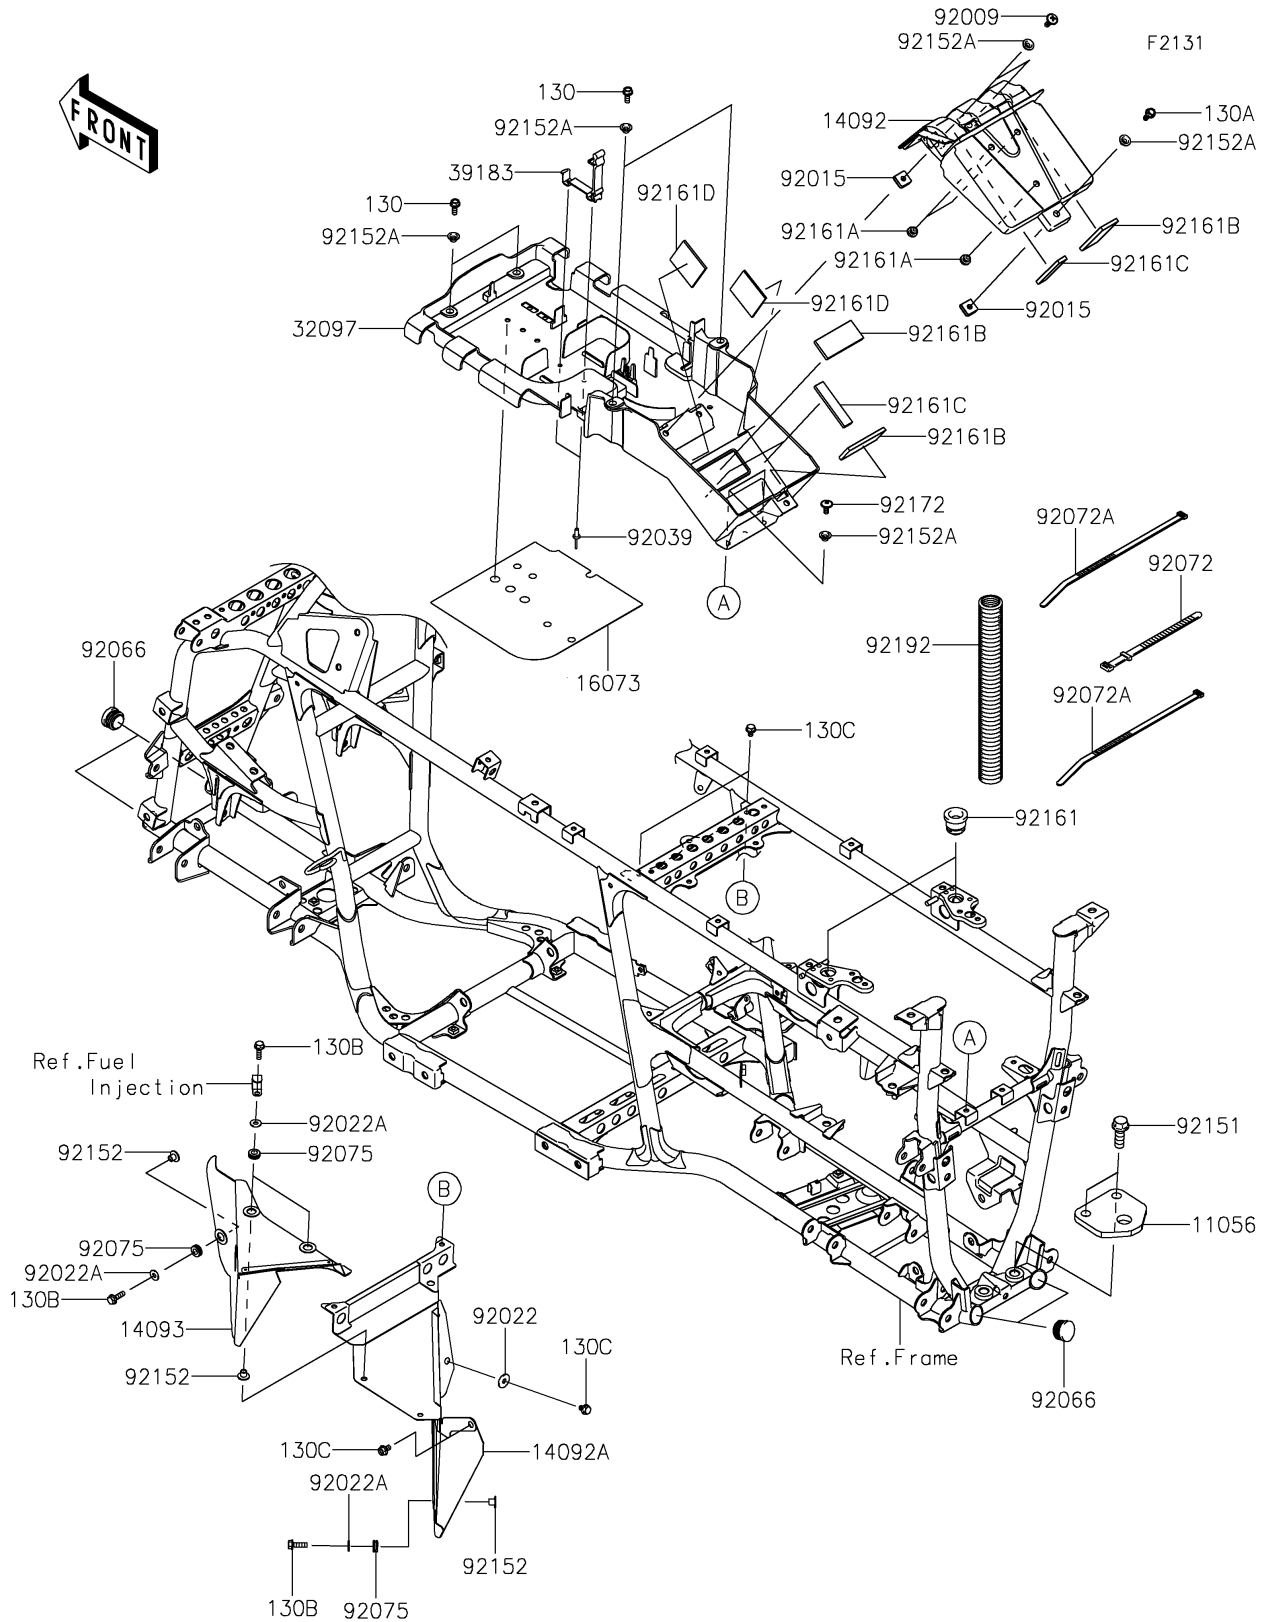

2024 BRUTE FORCE® 750 LE EPS PARTS DIAGRAM

Frame Fittings

2024 BRUTE FORCE® 750 LE EPS PARTS LIST

Frame Fittings

ITEM NAME	PART NUMBER	QUANTITY
BRACKET,TRAILER HITCH (Ref # 11056)	11056-0299	1
COVER,BATTERY (Ref # 14092)	14092-0189	1
COVER,HEAT GUARD,FR (Ref # 14092A)	14092-0897	1
COVER,HEAT GUARD (Ref # 14093)	14093-0021	1
INSULATOR,BATTERY CASE (Ref # 16073)	16073-0809	1
CASE-BATTERY (Ref # 32097)	32097-0577	1
BAND-ASSY,TOOL BAG (Ref # 39183)	39183-1065	1
SCREW,6X20 (Ref # 92009)	92009-1289	2
NUT,6MM (Ref # 92015)	92015-1094	3
WASHER,6.5X20X1.6 (Ref # 92022)	92022-1804	1
WASHER,6.2X15X1.2 (Ref # 92022A)	92022-2373	4
RIVET,4.8MM (Ref # 92039)	92039-3719	2
PLUG (Ref # 92066)	92066-0036	4
BAND,L=186 (Ref # 92072)	92072-056	1
BAND,L=292.1 (Ref # 92072A)	92072-3509	2
DAMPER (Ref # 92075)	92075-2097	4
BOLT,FLANGED,12X35 (Ref # 92151)	92151-1903	2
COLLAR,6.3X8.3X9.2 (Ref # 92152)	92152-0237	4
COLLAR,6.3X8.3X7.2 (Ref # 92152A)	92152-1865	9
DAMPER (Ref # 92161)	92161-0048	2
DAMPER (Ref # 92161A)	92161-1084	3
DAMPER,30X70X5 (Ref # 92161B)	92161-1127	3
DAMPER,15X70X5 (Ref # 92161C)	92161-1380	3
DAMPER,50X50X3 (Ref # 92161D)	92161-1386	2
SCREW,6X14 (Ref # 92172)	92172-0401	2
TUBE,CORRUGATED,25.5X32.25X300 (Ref # 92192)	92192-1042	1
BOLT-FLANGED,6X16 (Ref # 130)	130BA0616	4
BOLT-FLANGED,6X18 (Ref # 130A)	130BA0618	1
BOLT-FLANGED,6X20 (Ref # 130B)	130BA0620	4

2024 BRUTE FORCE® 750 LE EPS PARTS LIST

Frame Fittings

ITEM NAME	PART NUMBER	QUANTITY
BOLT-FLANGED,6X10 (Ref # 130C)	130BD0610	4