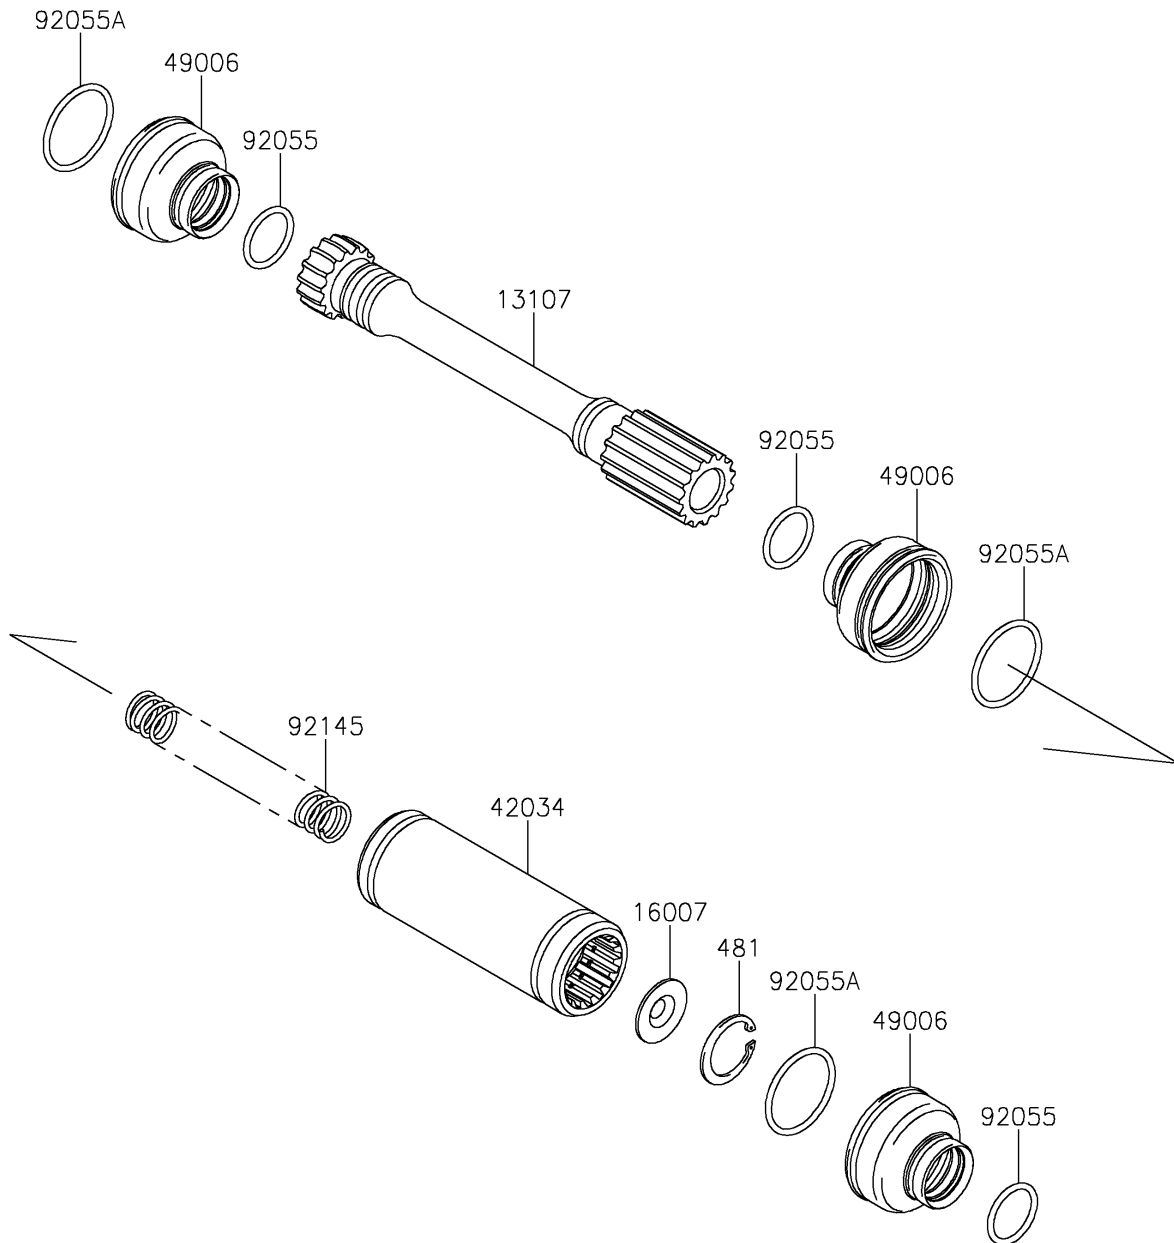

2025 BRUTE FORCE® 750 LE EPS PARTS DIAGRAM

Drive Shaft-Propeller

E3135

2025 BRUTE FORCE® 750 LE EPS PARTS LIST

Drive Shaft-Propeller

| ITEM NAME | PART NUMBER | QUANTITY |
|---|-------------|----------|
| SHAFT,FR,PROPELLER (Ref # 13107) | 13107-0788 | 1 |
| SEAT-SPRING,PROPELLER SHAFT (Ref # 16007) | 16007-0042 | 1 |
| COUPLING,PROPELLER (Ref # 42034) | 42034-0730 | 1 |
| BOOT (Ref # 49006) | 49006-1362 | 3 |
| RING-O,18X24X3 (Ref # 92055) | 92055-1633 | 3 |
| RING-O,30X35X2.5 (Ref # 92055A) | 92055-1693 | 3 |
| SPRING,PROPELLER SHAFT (Ref # 92145) | 92145-1583 | 1 |
| CIRCLIP-TYPE-C,25MM (Ref # 481) | 481J2500 | 1 |