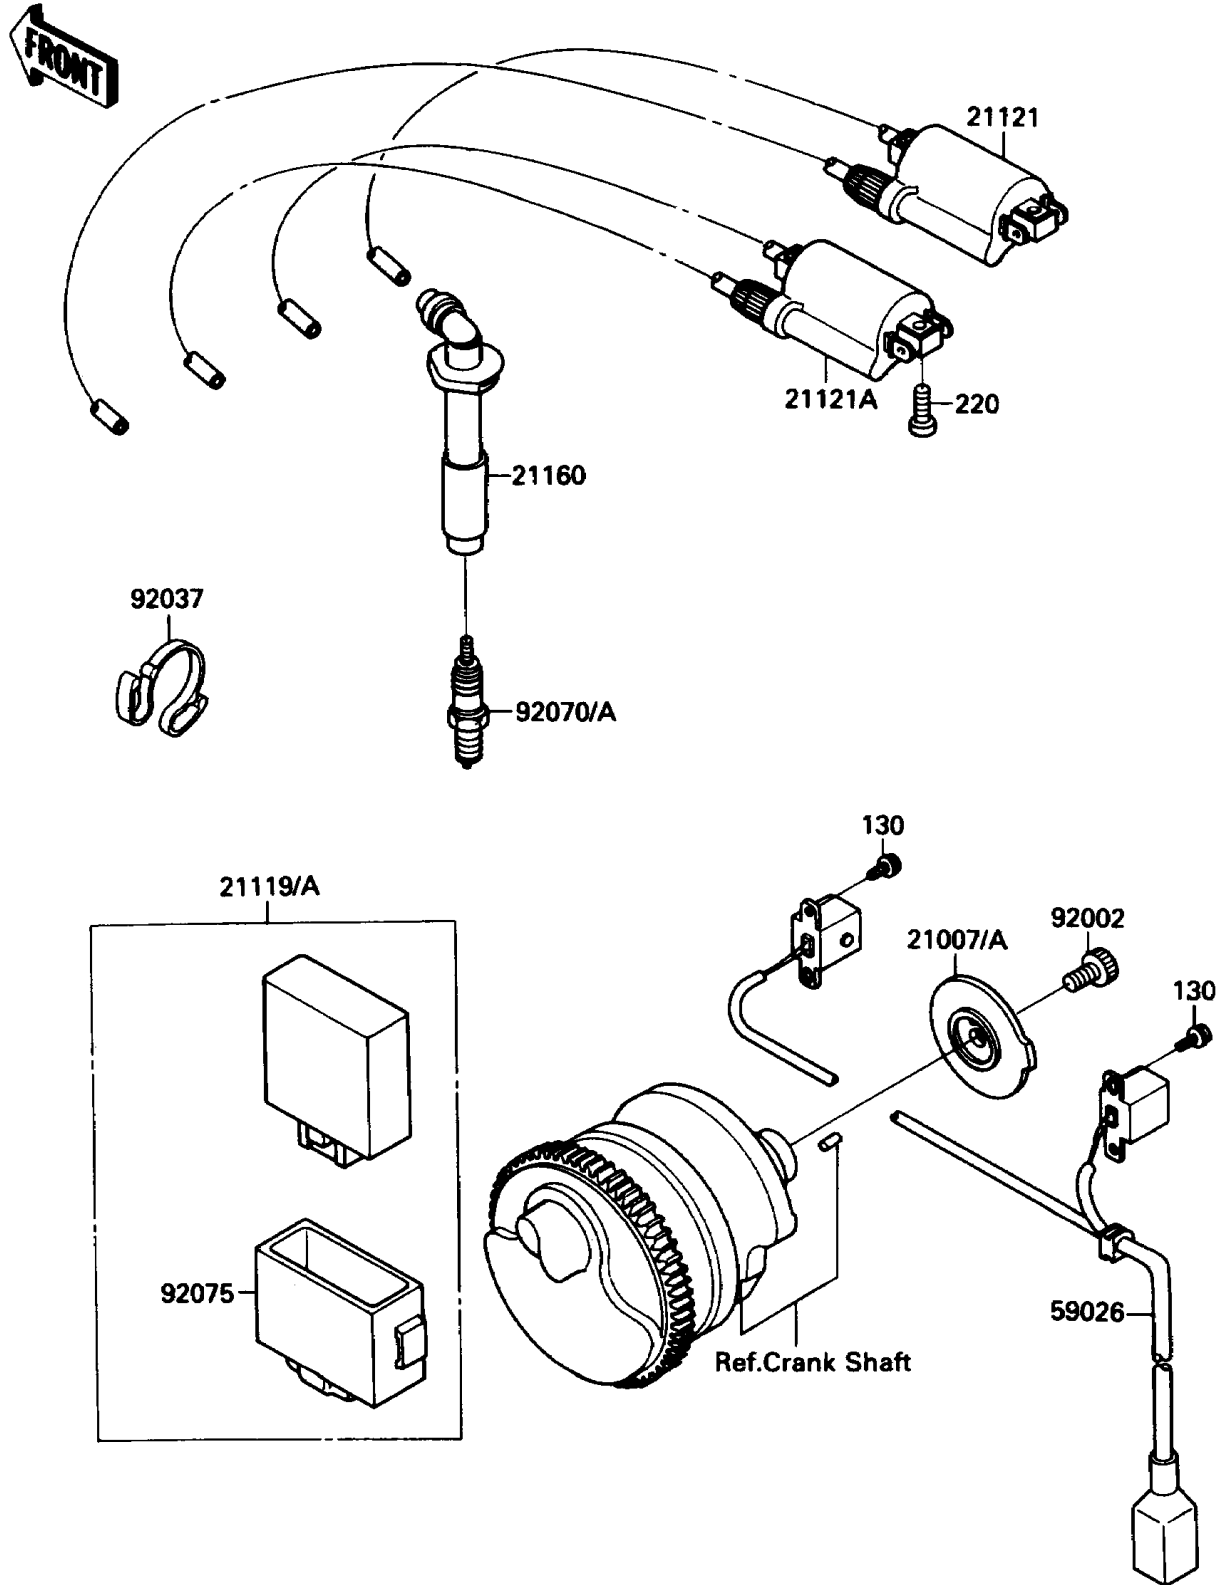

## 1990 Ninja® 750R PARTS DIAGRAM

Ignition System

E1830

## 1990 Ninja® 750R PARTS LIST

### Ignition System

ITEM NAME	PART NUMBER	QUANTITY
ROTOR,PULSING COIL (Ref # 21007)	21007-1148	1
ROTOR,PULSING COIL (Ref # 21007A)	21007-1160	1
IGNITER (Ref # 21119)	21119-1204	1
IGNITER (Ref # 21119A)	21119-1222	1
COIL-IGNITION,#1&#4 (Ref # 21121)	21121-1149	1
COIL-IGNITION,#2&#3 (Ref # 21121A)	21121-1150	1
CAP-ASSY-PLUG (Ref # 21160)	21160-1068	1
COIL-PULSING (Ref # 59026)	59026-1081	1
BOLT,SOCKET,8X20 (Ref # 92002)	92002-1178	1
CLAMP (Ref # 92037)	92037-1887	1
PLUG-SPARK,D8EA(NGK) (Ref # 92070)	92070-1011	1
PLUG-SPARK,X24ES-U(ND) (Ref # 92070A)		1
DAMPER,IGNITER (Ref # 92075)	92075-1592	1
BOLT-FLANGED (Ref # 130)	130G0512	1
SCREW-PAN-CROS,6X18 (Ref # 220)	220B0618	1