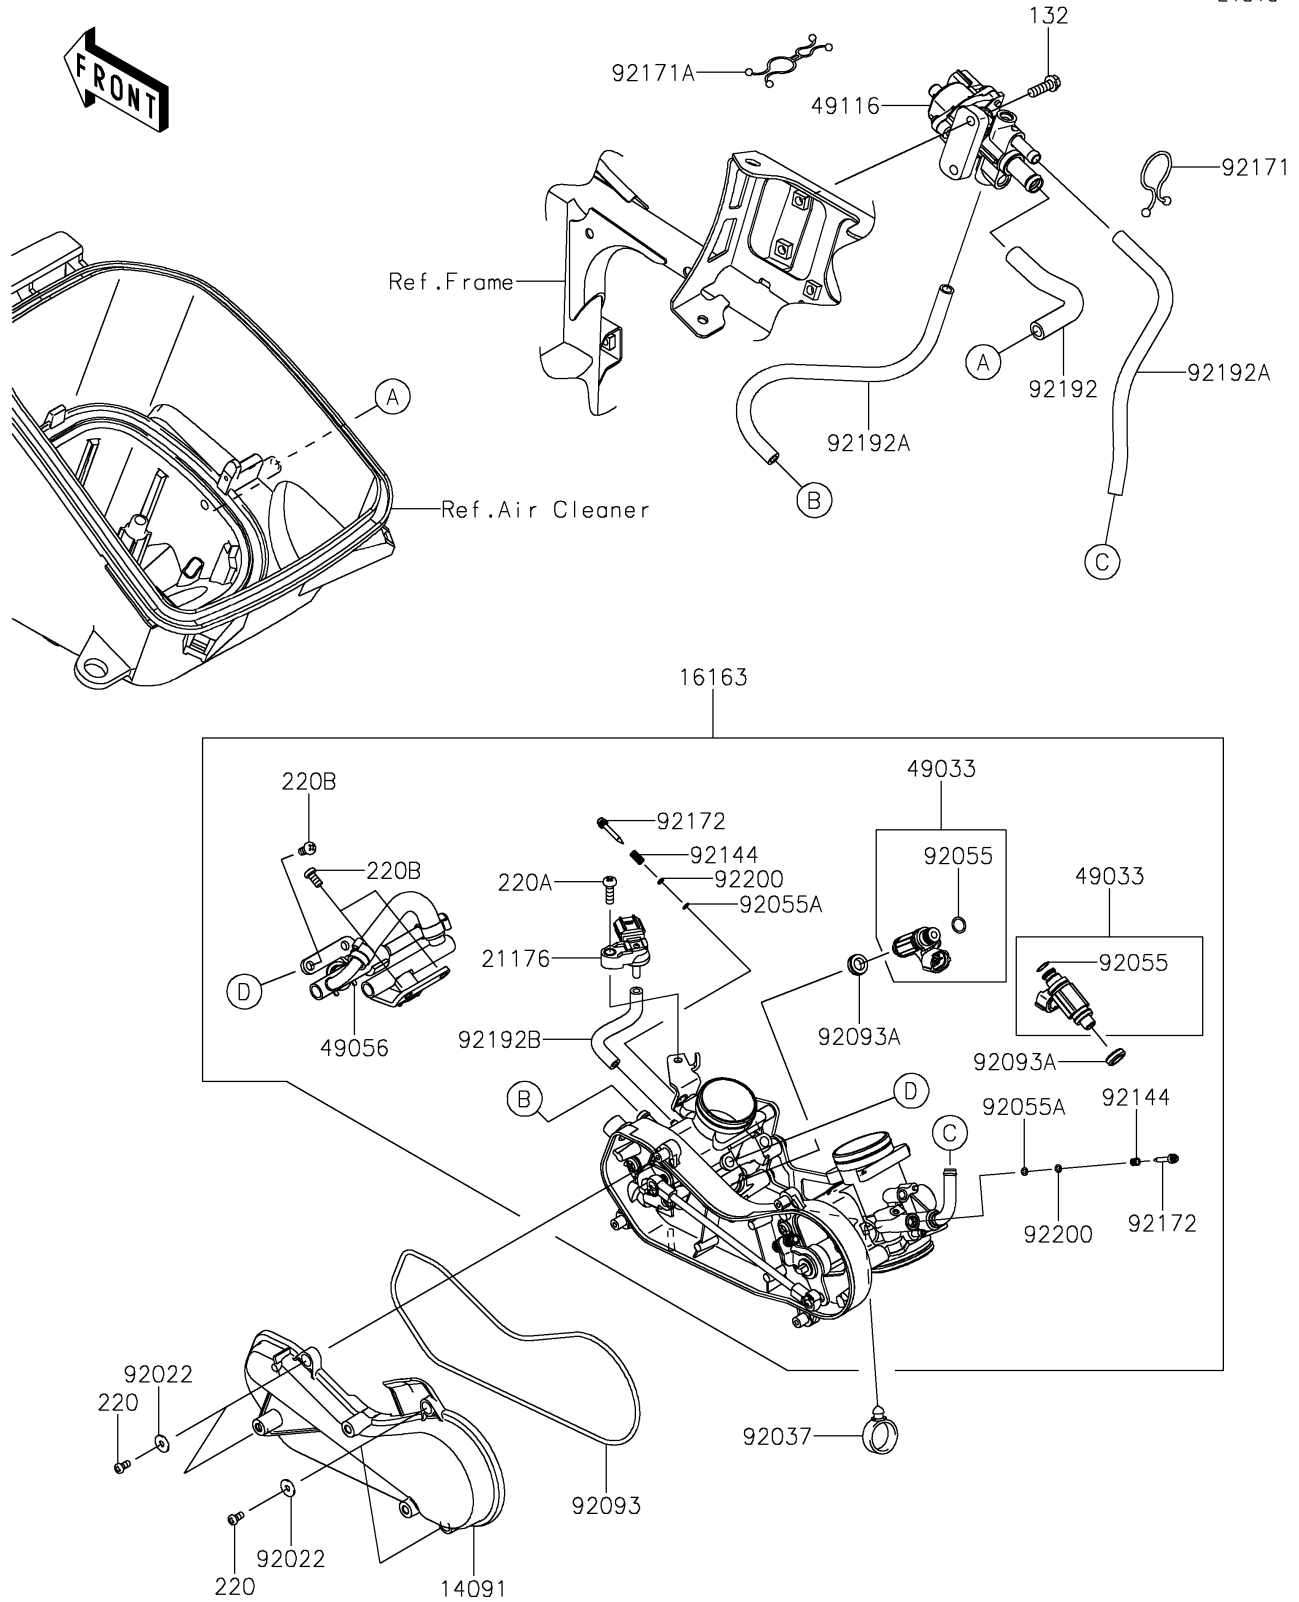

# 2024 BRUTE FORCE® 750 LE EPS PARTS DIAGRAM

Throttle

E1510

## 2024 BRUTE FORCE® 750 LE EPS PARTS LIST

### Throttle

ITEM NAME	PART NUMBER	QUANTITY
COVER,THROTTLE LINK (Ref # 14091)	14091-1731	1
THROTTLE-ASSY (Ref # 16163)	16163-0792	1
SENSOR,PRESSURE (Ref # 21176)	21176-0906	1
NOZZLE-INJECTION (Ref # 49033)	49033-0011	2
PIPE-INJECTION (Ref # 49056)	49056-0034	1
VALVE-ASSY,ISC (Ref # 49116)	49116-0021	1
WASHER,5.2X13X1 (Ref # 92022)	92022-1380	4
CLAMP,HOSE (Ref # 92037)	92037-1827	1
RING-O,INJECTION NOZZLE (Ref # 92055)	92055-1622	2
RING-O,AIR SCREW (Ref # 92055A)	92055-1658	2
SEAL (Ref # 92093)	92093-0082	1
SEAL (Ref # 92093A)	92093-0127	2
SPRING,THROTTLE STOP SCREW (Ref # 92144)	92144-1674	2
CLAMP (Ref # 92171)	92171-1185	1
CLAMP (Ref # 92171A)	92171-1438	1
SCREW (Ref # 92172)	92172-0156	2
TUBE (Ref # 92192)	92192-0437	1
TUBE (Ref # 92192A)	92192-0439	2
TUBE (Ref # 92192B)	92192-0914	1
WASHER,PILOT AIR SCREW (Ref # 92200)	92200-1564	2
BOLT-FLANGED-SMALL,6X18 (Ref # 132)	132BD0618	2
SCREW-PAN-CROS,4X8 (Ref # 220)	220AA0408	4
SCREW-PAN-CROS,5X16 (Ref # 220A)	220AA0516	1
SCREW-PAN-CROS,6X12 (Ref # 220B)	220D0612	4