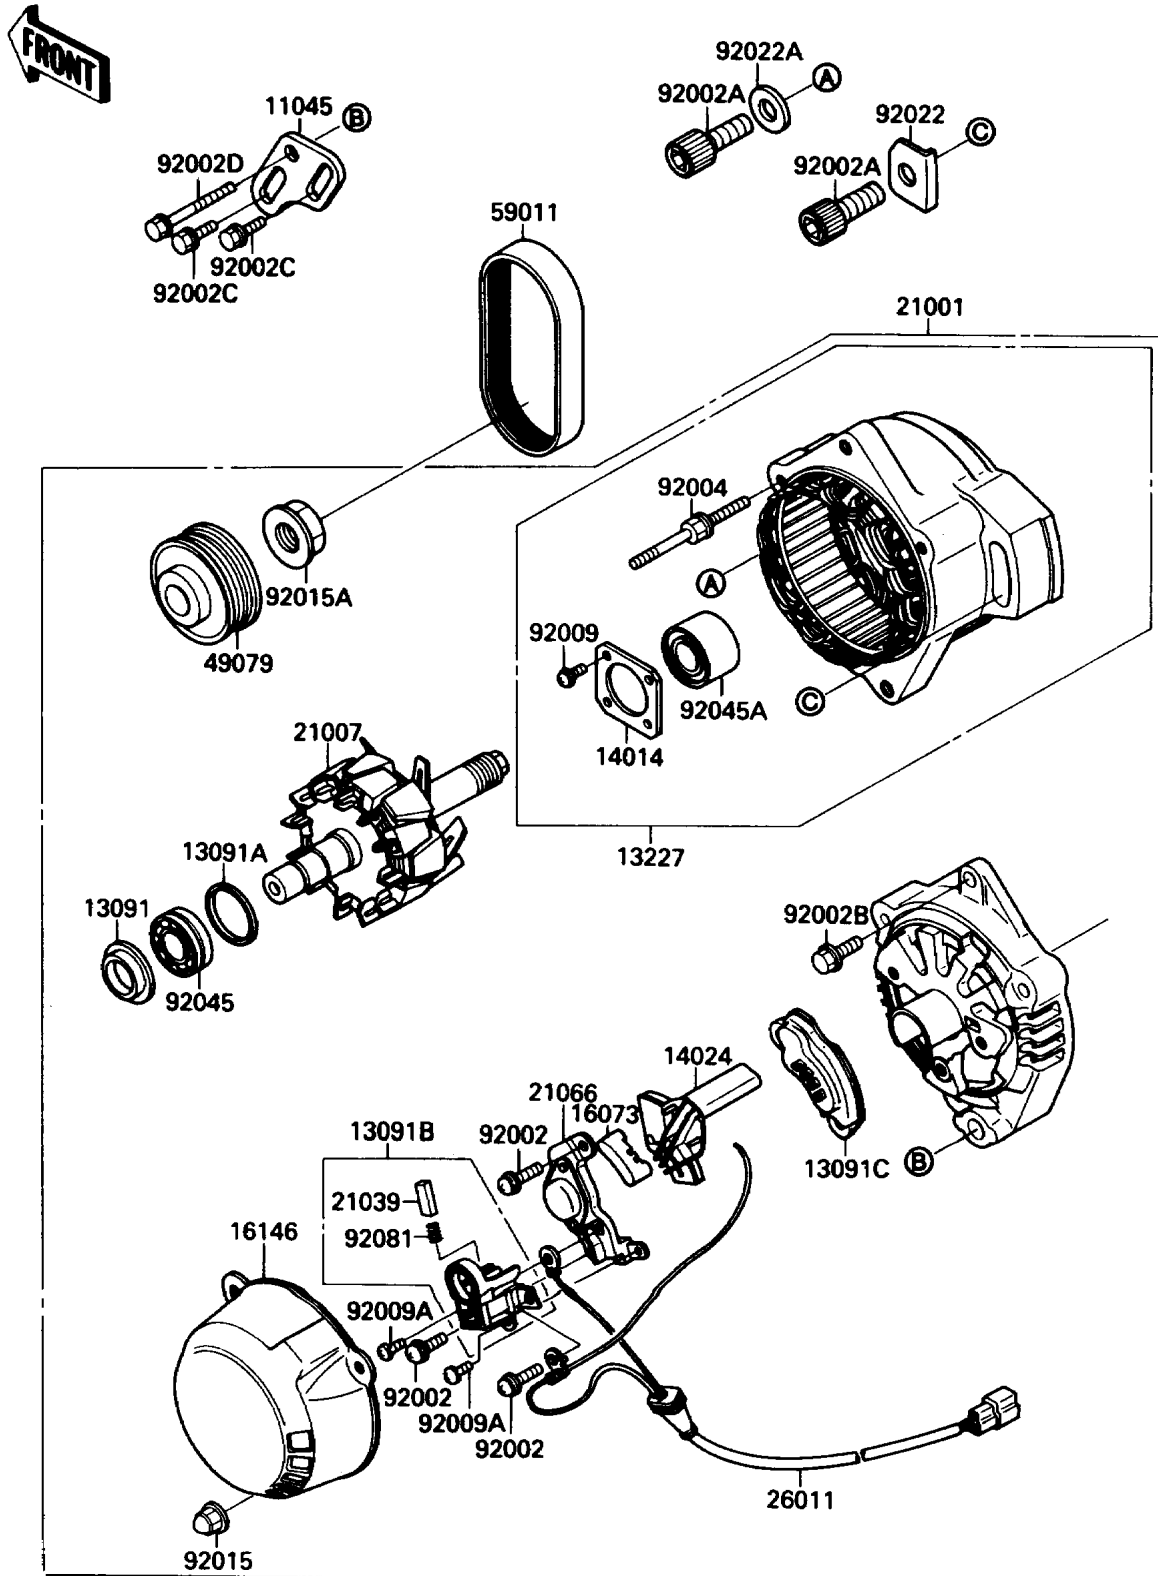

1990 Ninja® 750R PARTS DIAGRAM

Generator

E1810

1990 Ninja® 750R PARTS LIST

Generator

ITEM NAME	PART NUMBER	QUANTITY
BRACKET,GENERATOR (Ref # 11045)	11045-1166	1
HOLDER,COVER (Ref # 13091)	13091-1327	1
HOLDER,BEARING (Ref # 13091A)	13091-1328	1
HOLDER,BRUSH (Ref # 13091B)	13091-1465	1
RECTIFIER (Ref # 13091C)	13091-1466	1
HOUSING,GENERATOR (Ref # 13227)	13227-1067	1
PLATE-POSITION (Ref # 14014)	14014-1085	1
COVER,RECTIFIER (Ref # 14024)	14025-1942	1
INSULATOR (Ref # 16073)	16073-1062	1
COVER-ASSY,GENERATOR (Ref # 16146)	16146-1076	1
GENERATOR (Ref # 21001)	21001-1077	1
ROTOR,GENERATOR (Ref # 21007)	21007-1158	1
BRUSH,CARBON (Ref # 21039)	21039-1052	1
REGULATOR-VOLTAGE (Ref # 21066)	21066-1056	1
WIRE-LEAD (Ref # 26011)	26011-1393	1
PULLEY-BELT (Ref # 49079)	49079-1052	1
BELT,GENERATOR (Ref # 59011)	59011-1052	1
SCREW,5X17.5 (Ref # 92002)	92002-1380	1
BOLT,SOCKET,10X45 (Ref # 92002A)	92002-1854	1
BOLT (Ref # 92002B)	92002-1919	1
BOLT,6X16 (Ref # 92002C)	92002-1933	1
BOLT,8X50 (Ref # 92002D)	92002-1934	1
STUD (Ref # 92004)	92004-1196	1
SCREW (Ref # 92009)	92009-1462	1
SCREW (Ref # 92009A)	92009-1585	1
NUT,PULLEY LOCK (Ref # 92015)	92015-1650	1
NUT (Ref # 92015A)	92015-1800	1
WASHER (Ref # 92022)	92022-1819	1
WASHER,10.5X19X3.2 (Ref # 92022A)	92022-1820	1

1990 Ninja® 750R PARTS LIST

Generator

ITEM NAME	PART NUMBER	QUANTITY
BEARING-BALL,#6002NC (Ref # 92045)	92045-1133	1
BEARING-BALL (Ref # 92045A)	92045-1195	1
SPRING,BRUSH (Ref # 92081)	92081-1759	1