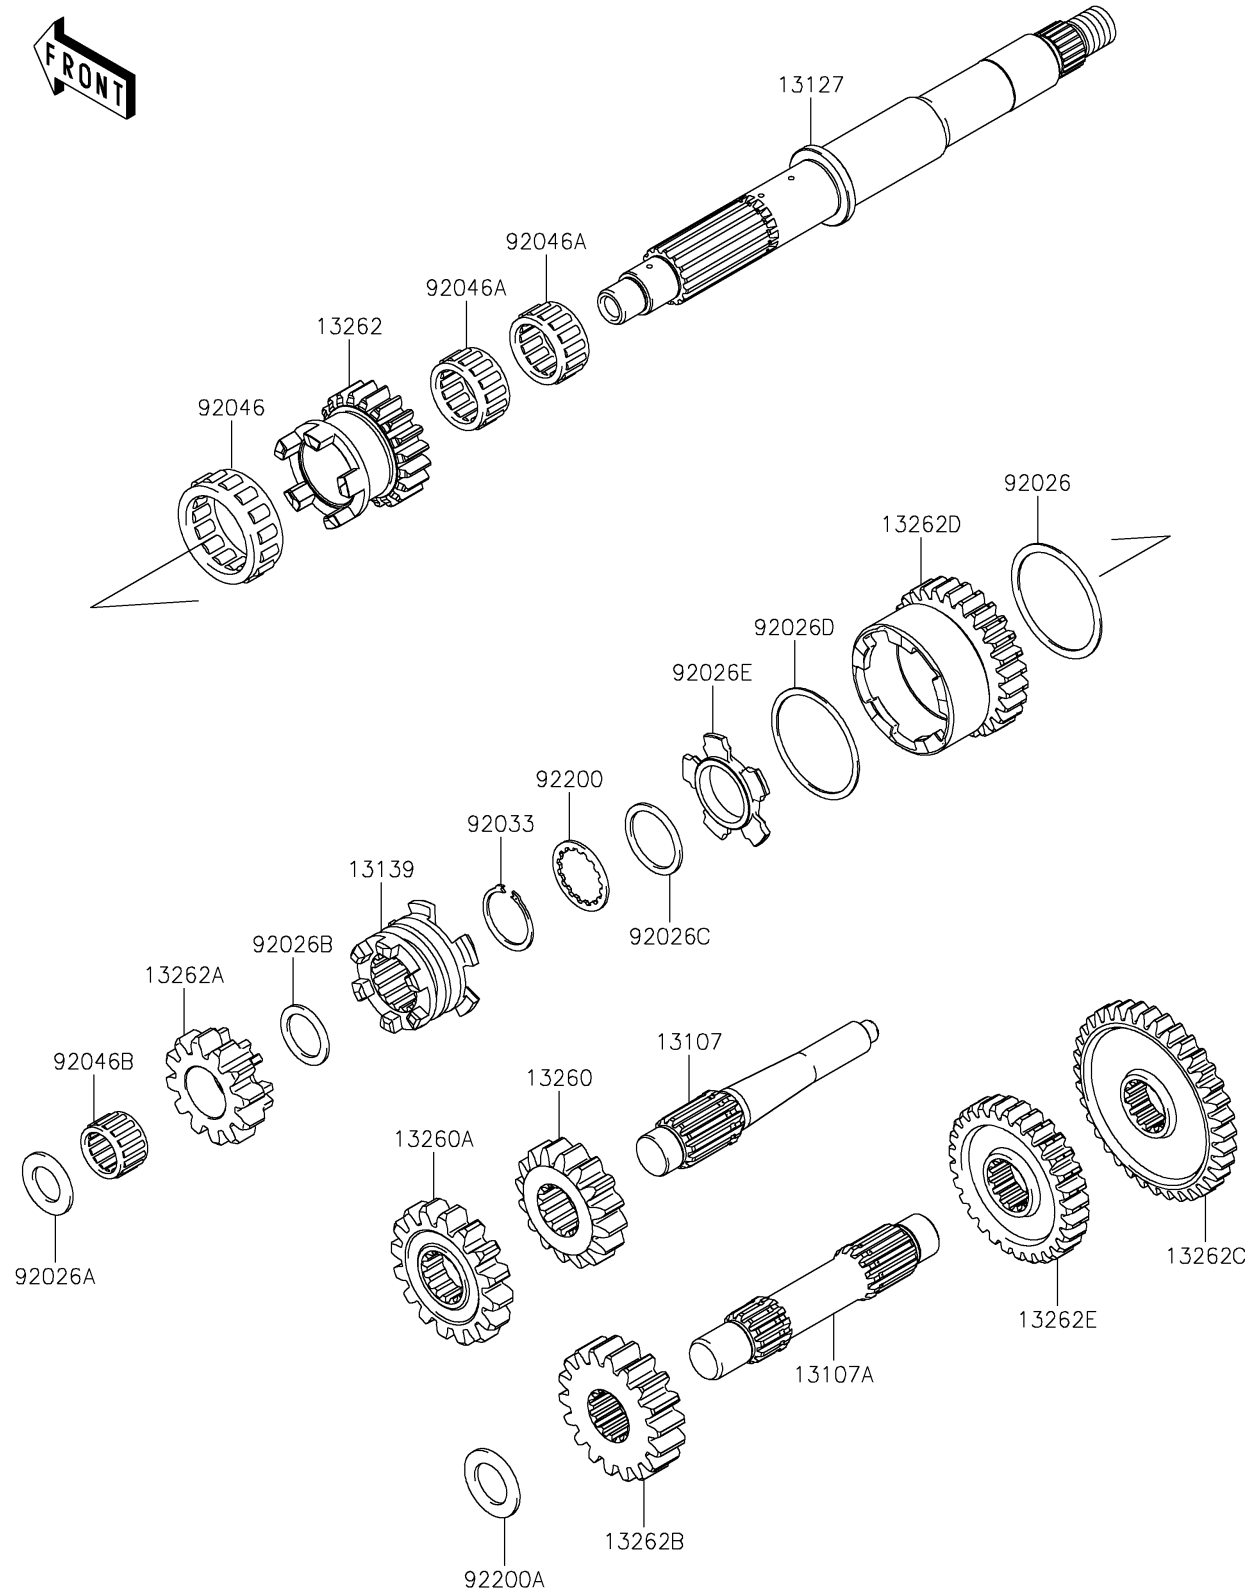

2024 BRUTE FORCE® 750 LE EPS PARTS DIAGRAM

Transmission

E1361

2024 BRUTE FORCE® 750 LE EPS PARTS LIST

Transmission

ITEM NAME	PART NUMBER	QUANTITY
SHAFT,REVERSE,IDLE (Ref # 13107)	13107-0754	1
SHAFT,COUNTER (Ref # 13107A)	13107-0755	1
SHAFT-TRANSMISSION INPUT (Ref # 13127)	13127-0053	1
SHIFTER (Ref # 13139)	13139-0626	1
GEAR,OUTPUT REVERSE,16T (Ref # 13260)	13260-1872	1
GEAR,DRIVEN REVERSE,16T (Ref # 13260A)	13260-1873	1
GEAR,INPUT LOW,20T (Ref # 13262)	13262-0234	1
GEAR,INPUT REVERSE,12T (Ref # 13262A)	13262-0235	1
GEAR,OUTPUT DRIVE,18T (Ref # 13262B)	13262-0432	1
GEAR,DRIVEN LOW,36T (Ref # 13262C)	13262-0794	1
GEAR,INPUT HI,27T (Ref # 13262D)	13262-0837	1
GEAR,DRIVEN HI,29T (Ref # 13262E)	13262-0838	1
SPACER,48.2X56X1.0 (Ref # 92026)	92026-0163	1
SPACER,17.3X30X2.0 (Ref # 92026A)	92026-1415	1
SPACER,21.2X29X1.6 (Ref # 92026B)	92026-1568	1
SPACER,28.2X34.5X1.6 (Ref # 92026C)	92026-1587	1
SPACER,48.2X54.3X1.0 (Ref # 92026D)	92026-1599	1
SPACER,HI&LOW (Ref # 92026E)	92026-1600	1
RING-SNAP,25.9X30.6X1.2 (Ref # 92033)	92033-1037	1
BEARING-NEEDLE,HIGH GEAR (Ref # 92046)	92046-1276	1
BEARING-NEEDLE,FWF-283317 (Ref # 92046A)	92046-1278	2
BEARING-NEEDLE,REVERSE GEAR (Ref # 92046B)	92046-1279	1
WASHER,28.5X34.0X1.5 (Ref # 92200)	92200-1240	1
WASHER,20.3X33X2.0 (Ref # 92200A)	92200-1351	1