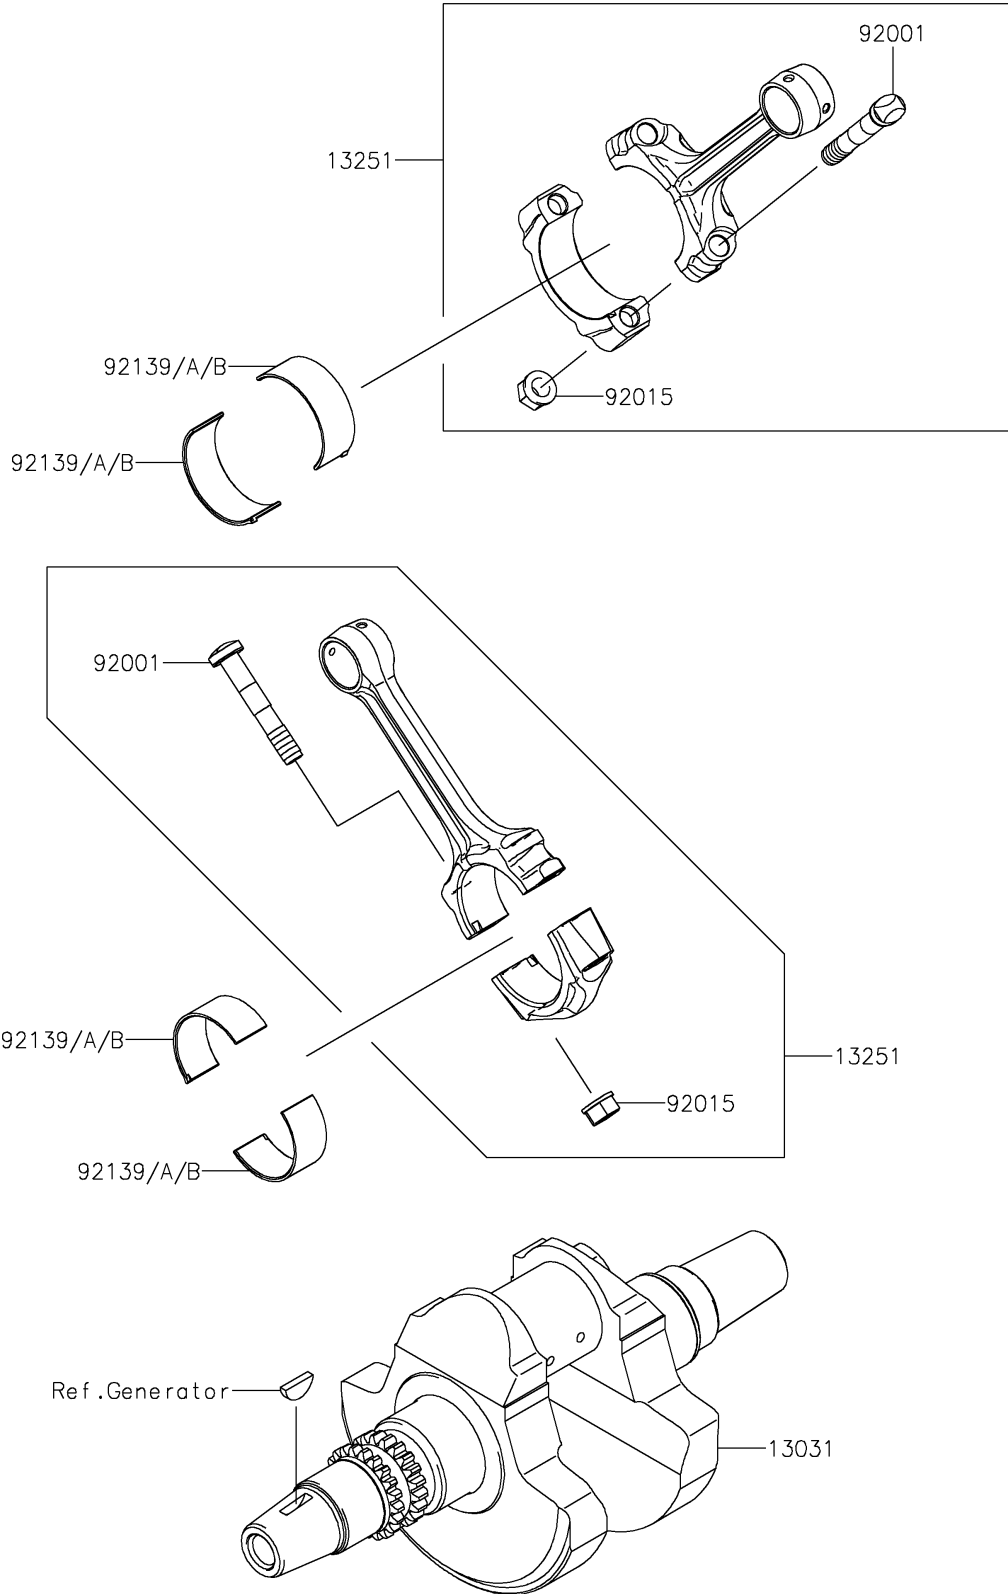

2024 BRUTE FORCE® 750 LE EPS PARTS DIAGRAM

Crankshaft

E1321

2024 BRUTE FORCE® 750 LE EPS PARTS LIST

Crankshaft

ITEM NAME	PART NUMBER	QUANTITY
CRANKSHAFT-COMP (Ref # 13031)	13031-0938	1
ROD-ASSY-CONNECTING (Ref # 13251)	13251-0709	2
BOLT,CONNECTING ROD (Ref # 92001)	92001-1980	4
NUT,FLANGED,8MM (Ref # 92015)	92015-1311	4
BUSHING,CONNECTING ROD,GREEN (Ref # 92139)	92139-0764	AR
BUSHING,CONNECTING ROD,YELLOW (Ref # 92139A)	92139-0765	4
BUSHING,CONNECTING ROD,BROWN (Ref # 92139B)	92139-0766	AR