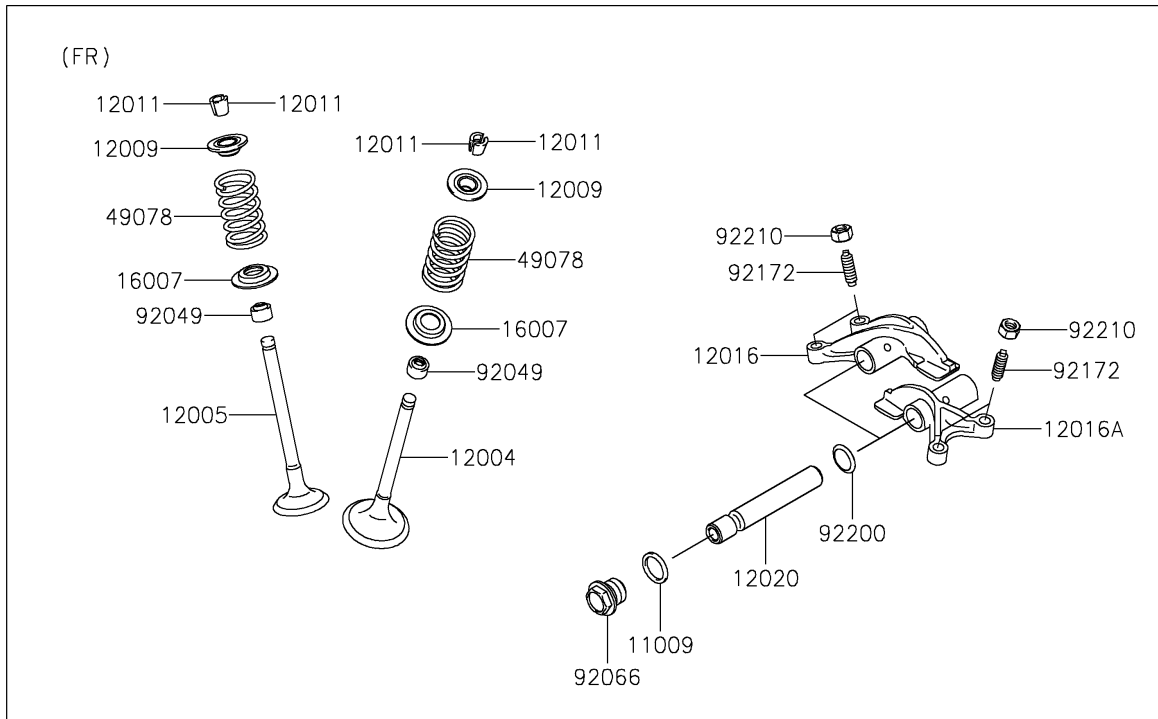

2025 BRUTE FORCE® 750 LE EPS

PARTS DIAGRAM

Valve(s)

E1210

2025 BRUTE FORCE® 750 LE EPS

PARTS LIST

Valve(s)

ITEM NAME	PART NUMBER	QUANTITY
GASKET,14X18X1.5 (Ref # 11009)	11009-1430	4
VALVE-INTAKE (Ref # 12004)	12004-0717	4
VALVE-EXHAUST (Ref # 12005)	12005-0047	4
RETAINER-VALVE SPRING (Ref # 12009)	12009-1056	8
COLLET (Ref # 12011)	12011-1051	16
ARM-ROCKER,EXHAUST (Ref # 12016)	12016-1128	2
ARM-ROCKER,INTAKE (Ref # 12016A)	12016-1129	2
SHAFT-ROCKER (Ref # 12020)	12020-0004	4
SEAT-SPRING (Ref # 16007)	16007-0703	8
SPRING-ENGINE VALVE (Ref # 49078)	49078-0014	8
SEAL-OIL,VSB58.558 (Ref # 92049)	92049-1218	8
PLUG,DRAIN (Ref # 92066)	92066-2196	4
SCREW,6MM (Ref # 92172)	92172-0737	8
WASHER,13X17X0.3 (Ref # 92200)	92200-0808	4
NUT,6MM (Ref # 92210)	92210-1490	8