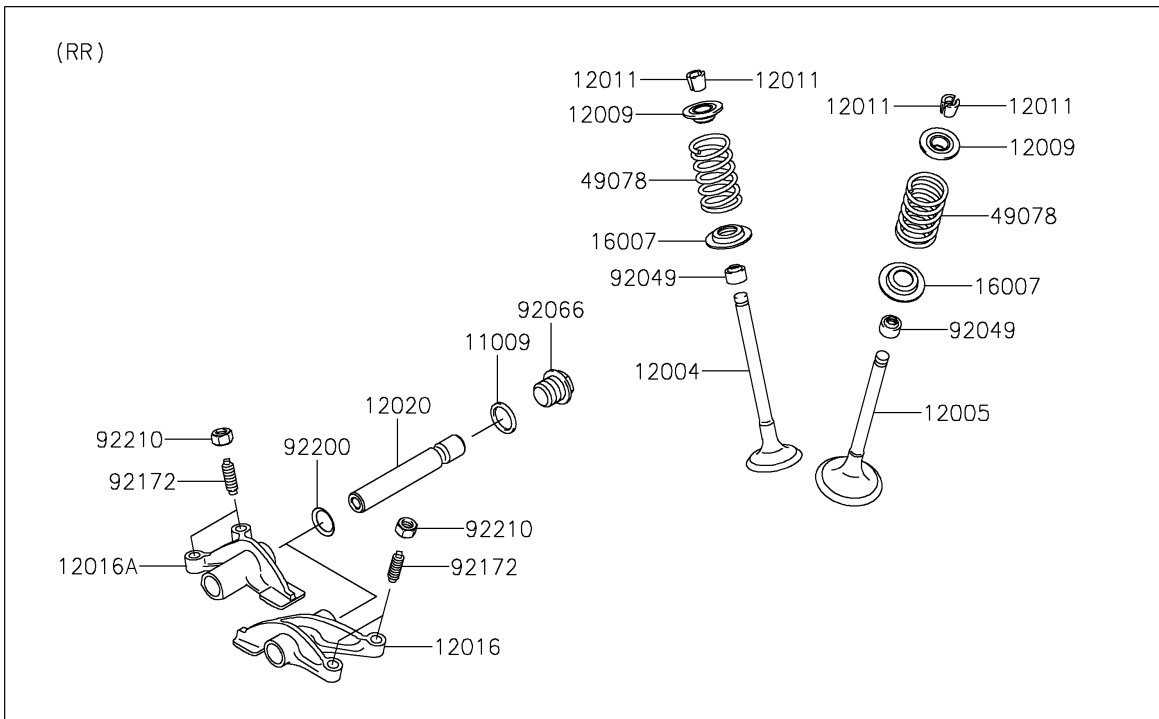

2025 BRUTE FORCE® 750 LE EPS PARTS DIAGRAM

Valve(s)

E1210

2025 BRUTE FORCE® 750 LE EPS PARTS LIST

Valve(s)

ITEM NAME	PART NUMBER	QUANTITY
GASKET,14X18X1.5 (Ref # 11009)	11009-1430	4
VALVE-INTAKE (Ref # 12004)	12004-0717	4
VALVE-EXHAUST (Ref # 12005)	12005-0047	4
RETAINER-VALVE SPRING (Ref # 12009)	12009-1056	8
COLLET (Ref # 12011)	12011-1051	16
ARM-ROCKER,EXHAUST (Ref # 12016)	12016-1128	2
ARM-ROCKER,INTAKE (Ref # 12016A)	12016-1129	2
SHAFT-ROCKER (Ref # 12020)	12020-0004	4
SEAT-SPRING (Ref # 16007)	16007-0703	8
SPRING-ENGINE VALVE (Ref # 49078)	49078-0014	8
SEAL-OIL,VSB58.558 (Ref # 92049)	92049-1218	8
PLUG,DRAIN (Ref # 92066)	92066-2196	4
SCREW,6MM (Ref # 92172)	92172-0737	8
WASHER,13X17X0.3 (Ref # 92200)	92200-0808	4
NUT,6MM (Ref # 92210)	92210-1490	8