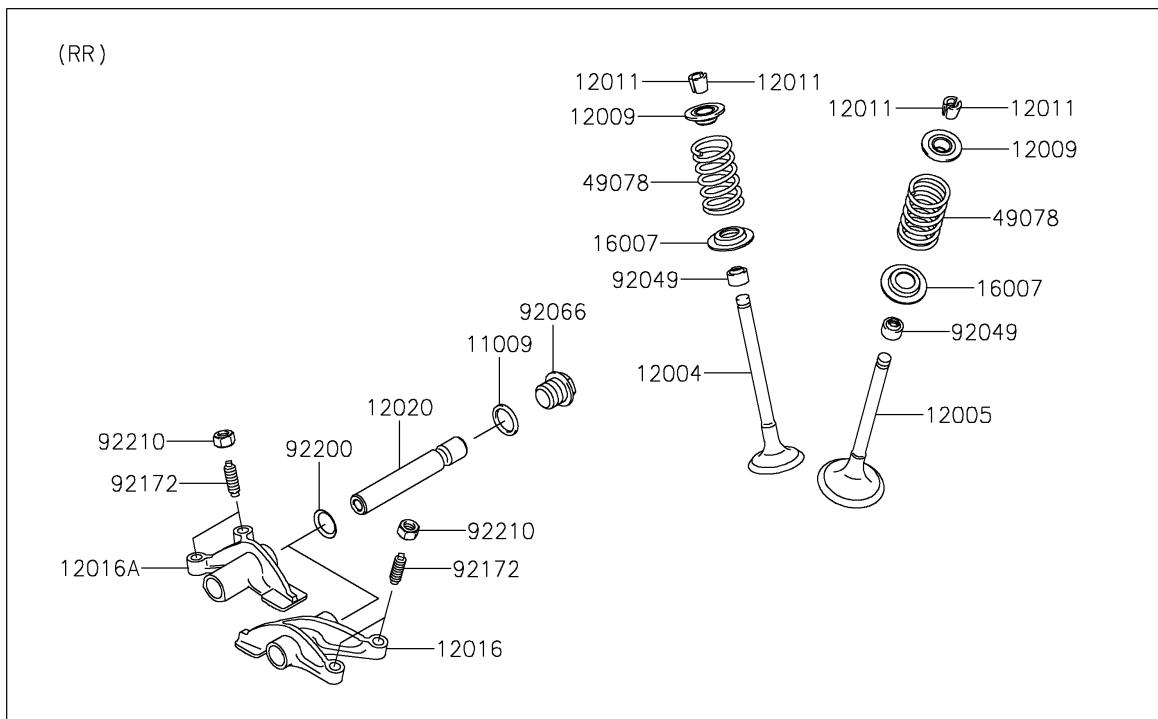

2025 BRUTE FORCE® 750 LE EPS

PARTS DIAGRAM

Valve(s)

E1210

2025 BRUTE FORCE® 750 LE EPS

PARTS LIST

Valve(s)

ITEM NAME	PART NUMBER	QUANTITY
GASKET,14X18X1.5 (Ref # 11009)	11009-1430	4
VALVE-INTAKE (Ref # 12004)	12004-0717	4
VALVE-EXHAUST (Ref # 12005)	12005-0047	4
RETAINER-VALVE SPRING (Ref # 12009)	12009-1056	8
COLLET (Ref # 12011)	12011-1051	16
ARM-ROCKER,EXHAUST (Ref # 12016)	12016-1128	2
ARM-ROCKER,INTAKE (Ref # 12016A)	12016-1129	2
SHAFT-ROCKER (Ref # 12020)	12020-0004	4
SEAT-SPRING (Ref # 16007)	16007-0703	8
SPRING-ENGINE VALVE (Ref # 49078)	49078-0014	8
SEAL-OIL,VSB58.558 (Ref # 92049)	92049-1218	8
PLUG,DRAIN (Ref # 92066)	92066-2196	4
SCREW,6MM (Ref # 92172)	92172-0737	8
WASHER,13X17X0.3 (Ref # 92200)	92200-0808	4
NUT,6MM (Ref # 92210)	92210-1490	8