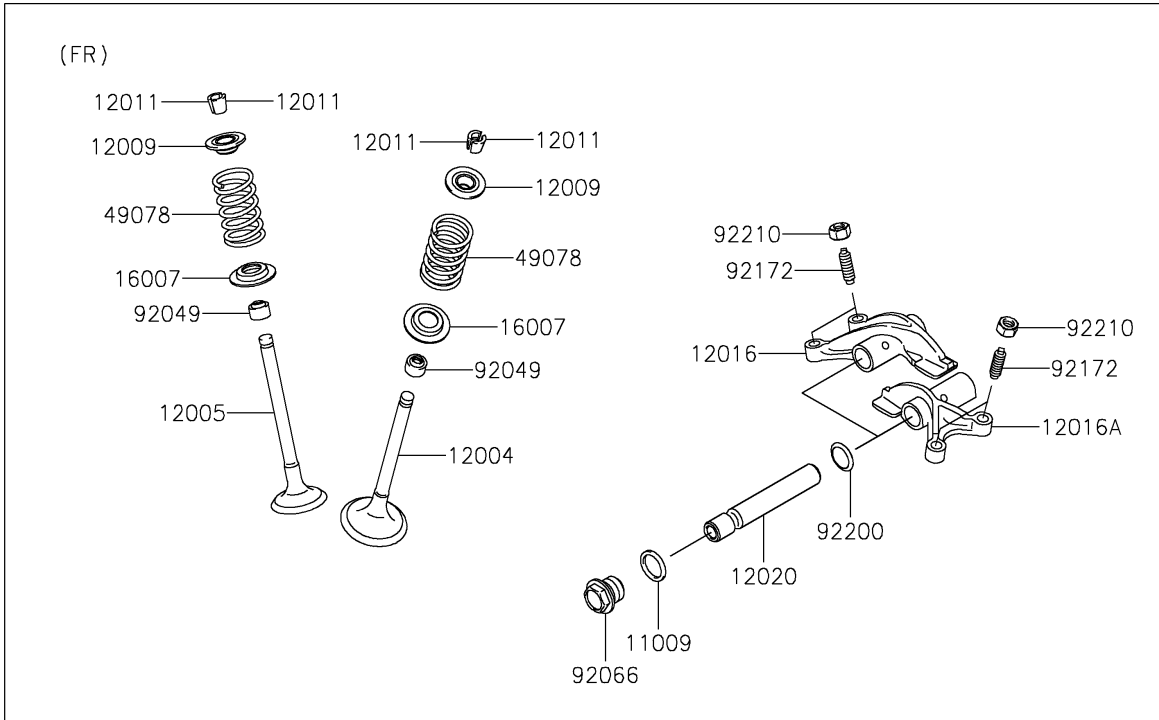

2025 BRUTE FORCE® 750 LE EPS PARTS DIAGRAM

Valve(s)

E1210

2025 BRUTE FORCE® 750 LE EPS PARTS LIST

Valve(s)

ITEM NAME	PART NUMBER	QUANTITY
GASKET,14X18X1.5 (Ref # 11009)	11009-1430	4
VALVE-INTAKE (Ref # 12004)	12004-0717	4
VALVE-EXHAUST (Ref # 12005)	12005-0047	4
RETAINER-VALVE SPRING (Ref # 12009)	12009-1056	8
COLLET (Ref # 12011)	12011-1051	16
ARM-ROCKER,EXHAUST (Ref # 12016)	12016-1128	2
ARM-ROCKER,INTAKE (Ref # 12016A)	12016-1129	2
SHAFT-ROCKER (Ref # 12020)	12020-0004	4
SEAT-SPRING (Ref # 16007)	16007-0703	8
SPRING-ENGINE VALVE (Ref # 49078)	49078-0014	8
SEAL-OIL,VSB58.558 (Ref # 92049)	92049-1218	8
PLUG,DRAIN (Ref # 92066)	92066-2196	4
SCREW,6MM (Ref # 92172)	92172-0737	8
WASHER,13X17X0.3 (Ref # 92200)	92200-0808	4
NUT,6MM (Ref # 92210)	92210-1490	8