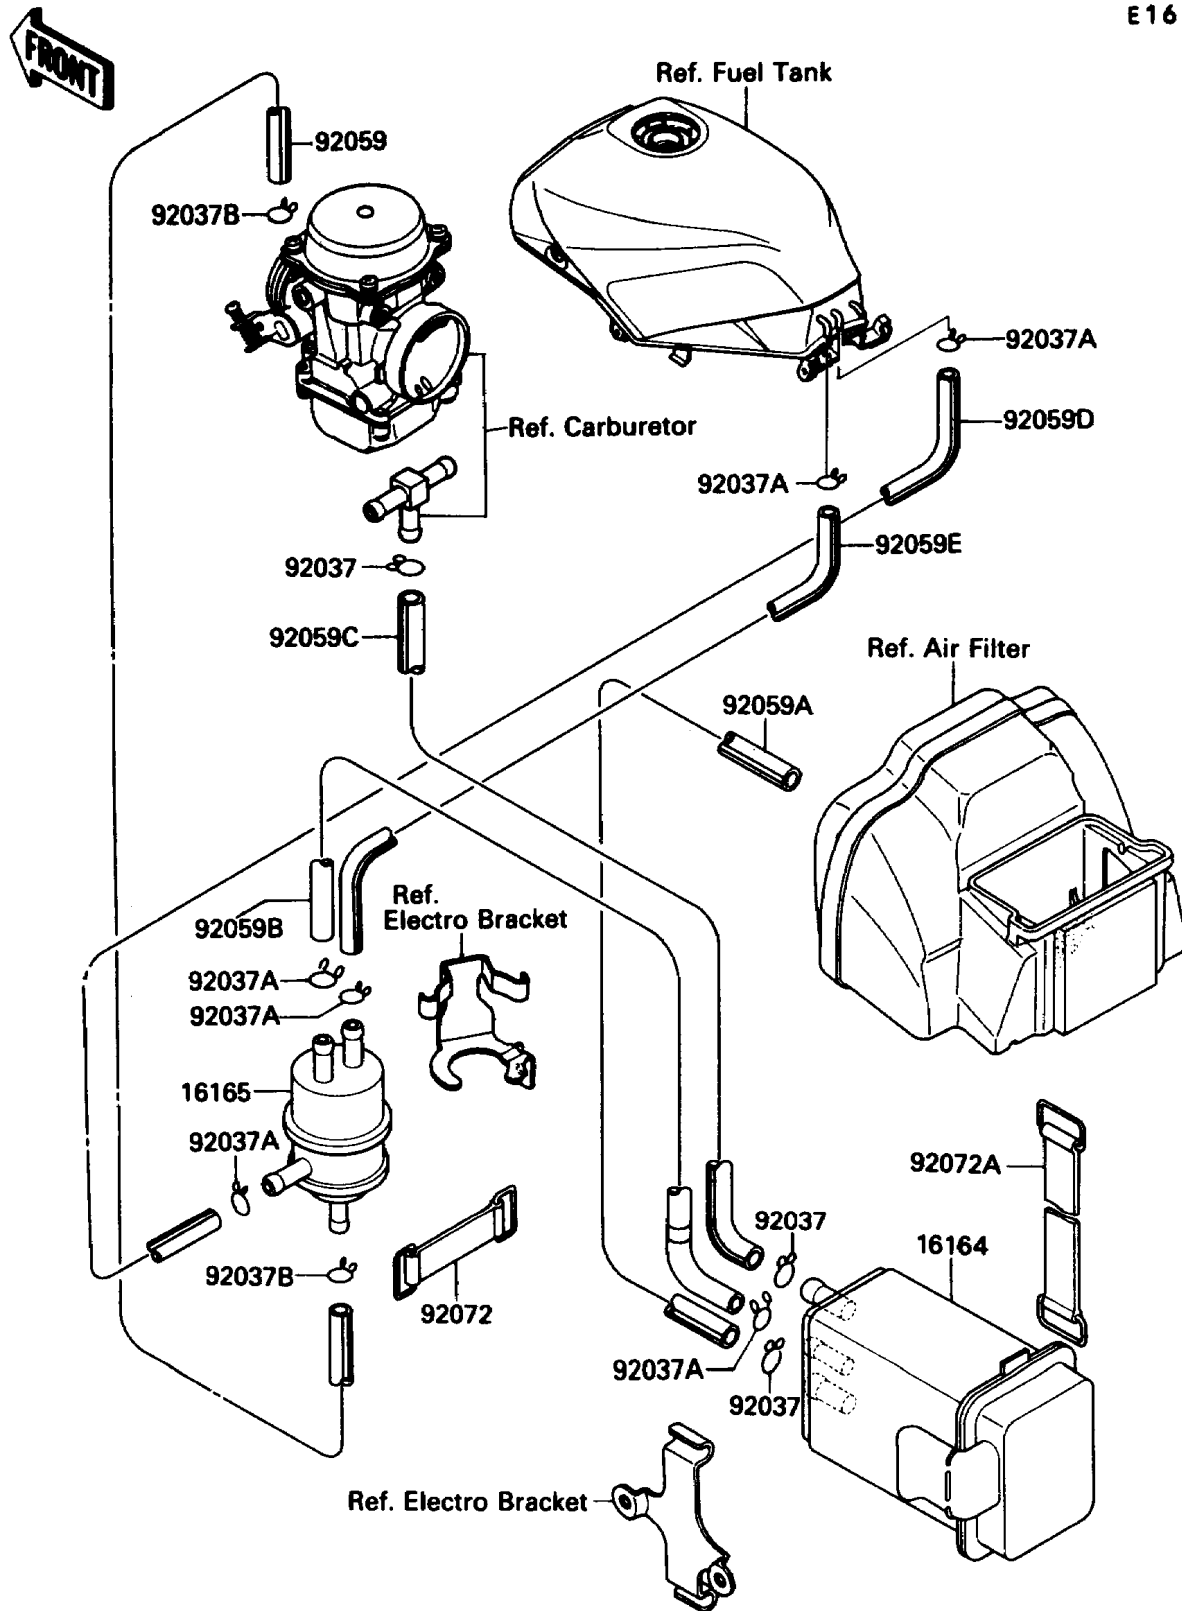

1990 Ninja® 750R PARTS DIAGRAM

Fuel Evaporative System

E1650

1990 Ninja® 750R PARTS LIST

Fuel Evaporative System

| ITEM NAME | PART NUMBER | QUANTITY |
|-------------------------------------|-------------|----------|
| CANISTER (Ref # 16164) | 16164-1064 | 1 |
| SEPARATOR (Ref # 16165) | 16165-1001 | 1 |
| CLAMP,HOSE (Ref # 92037) | 92037-1104 | 1 |
| CLAMP,TUBE (Ref # 92037A) | 92037-147 | 1 |
| CLAMP (Ref # 92037B) | 92037-1712 | 1 |
| TUBE,4X9X550,WHITE (Ref # 92059) | 92059-1760 | 1 |
| TUBE,7X12X435,GREEN (Ref # 92059A) | 92059-1761 | 1 |
| TUBE,5X7.5X339,BLUE (Ref # 92059B) | 92059-1762 | 1 |
| TUBE,7X12X244,YELLOW (Ref # 92059C) | 92059-1763 | 1 |
| TUBE,5X10X350,RED (Ref # 92059D) | 92059-1764 | 1 |
| TUBE,5X10X235,BLUE (Ref # 92059E) | 92059-1807 | 1 |
| BAND,L=50 (Ref # 92072) | 92072-066 | 1 |
| BAND,BATTERY (Ref # 92072A) | 92072-1188 | 1 |