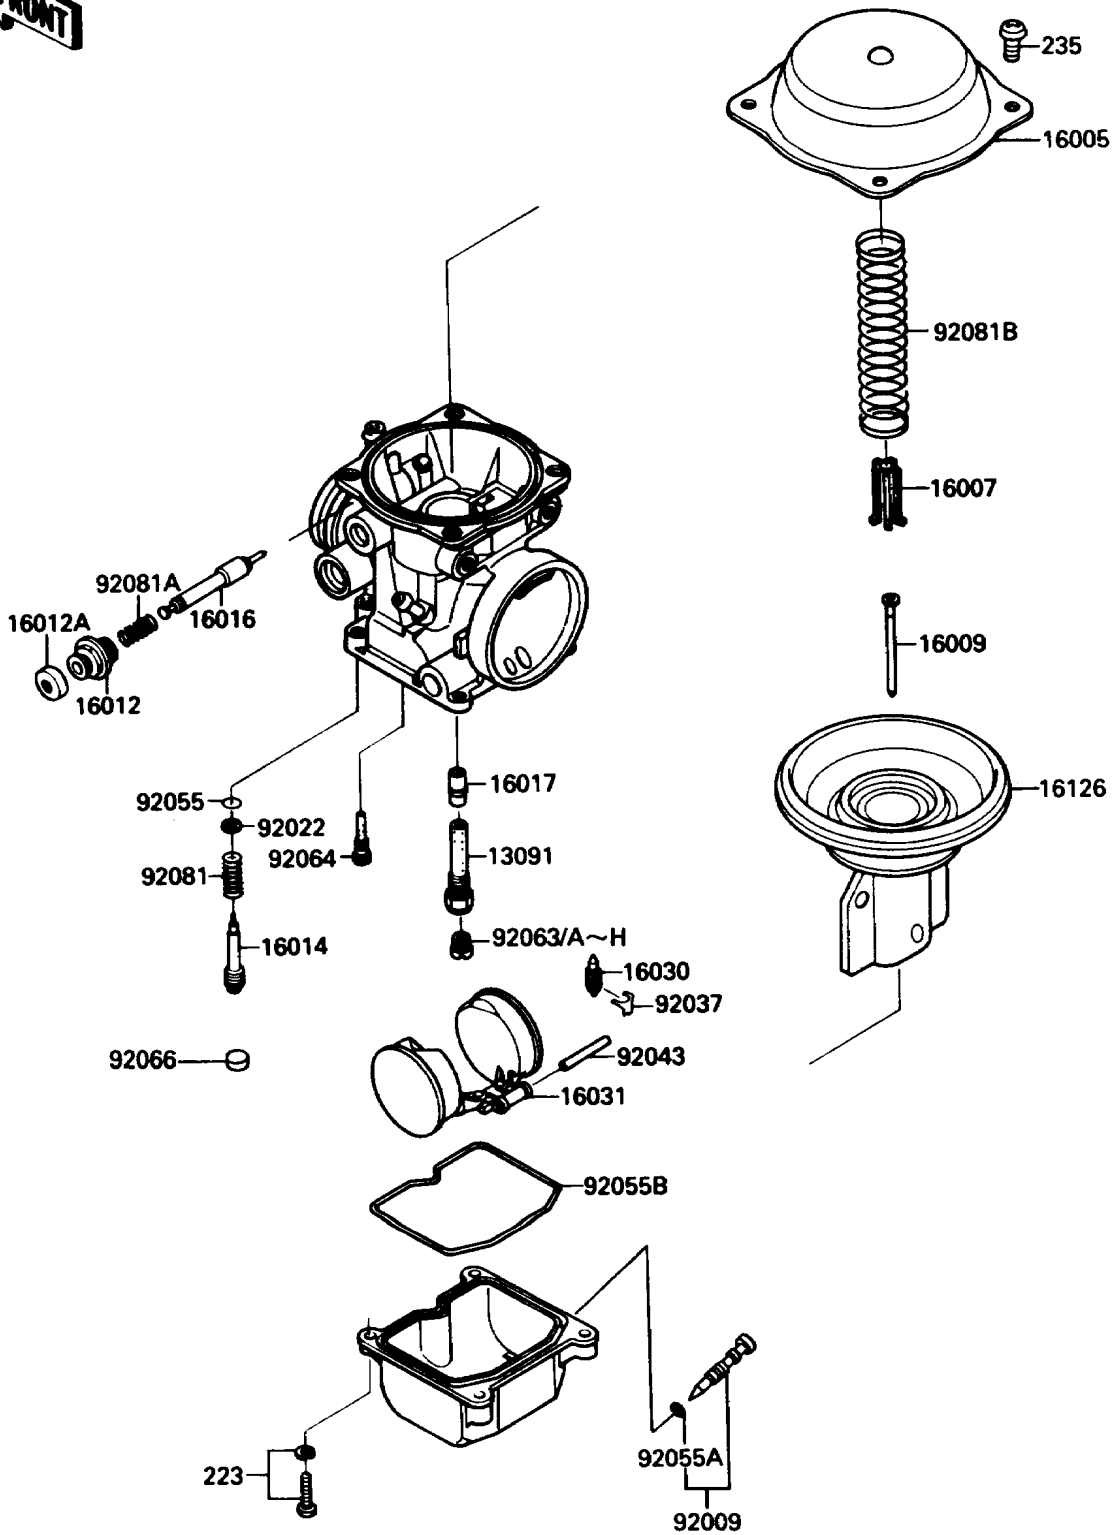

1990 Ninja® 750R PARTS DIAGRAM

Carburetor Parts

E1612

1990 Ninja® 750R PARTS LIST

Carburetor Parts

ITEM NAME	PART NUMBER	QUANTITY
HOLDER,NEEDLE JET (Ref # 13091)	13091-1347	1
TOP-CHAMBER,MIXING (Ref # 16005)	16005-1063	1
SEAT-SPRING,VALVE (Ref # 16007)	16007-1117	1
NEEDLE-JET,N53I (Ref # 16009)	16009-1339	1
CAP-STARTER PLUNGER (Ref # 16012)	16012-1051	1
CAP-STARTER PLUNGER (Ref # 16012A)	16012-1052	1
SCREW-PILOT AIR (Ref # 16014)	16014-1054	1
PLUNGER,STARTER (Ref # 16016)	16016-1061	1
JET-NEEDLE (Ref # 16017)	16017-1326	1
VALVE-FLOAT (Ref # 16030)	16030-1007	1
FLOAT (Ref # 16031)	16031-1056	1
VALVE,VACUUM,60PS (Ref # 16126)	16126-1173	1
SCREW,DRAIN,M6X1.0 (Ref # 92009)	92009-1095	1
WASHER,PLAIN (Ref # 92022)	92022-1003	1
CLAMP,FLOAT VALVE (Ref # 92037)	16044-007	1
PIN,FLOAT (Ref # 92043)	92043-1207	1
RING-O,PILOT ADJUST (Ref # 92055)	92055-1002	1
RING-O,DRAIN SCREW (Ref # 92055A)	92055-1053	1
RING-O,FLOAT CHAMBER (Ref # 92055B)	92055-1222	1
JET-MAIN,#110 (Ref # 92063)	92063-1007	1
JET-MAIN,#118 (Ref # 92063A)	92063-1071	2
JET-MAIN,#120 (Ref # 92063C)	92063-1072	1
JET-MAIN,2ND,#122 (Ref # 92063D)	92063-1073	1
JET-MAIN,#108 (Ref # 92063E)	92063-1116	1
JET-MAIN,#112 (Ref # 92063F)	92063-1117	2
JET-MAIN,#115 (Ref # 92063H)	92063-1118	1
JET-PILOT,#35 (Ref # 92064)	92064-1101	1
PLUG,PILOT AIR SCREW,6.9X2 (Ref # 92066)	92066-1051	1
SPRING,PILOT ADJUST SCREW (Ref # 92081)	92081-1002	1

1990 Ninja® 750R PARTS LIST

Carburetor Parts

ITEM NAME	PART NUMBER	QUANTITY
SPRING,STARTER PLUNGER (Ref # 92081A)	92081-1761	1
SPRING,VACUUM VALVE (Ref # 92081B)	92081-1874	1
SCREW-PAN-WS-CROS (Ref # 223)	223C0416	1
SCREW-PAN-WP-CROS (Ref # 235)	235B0408	1